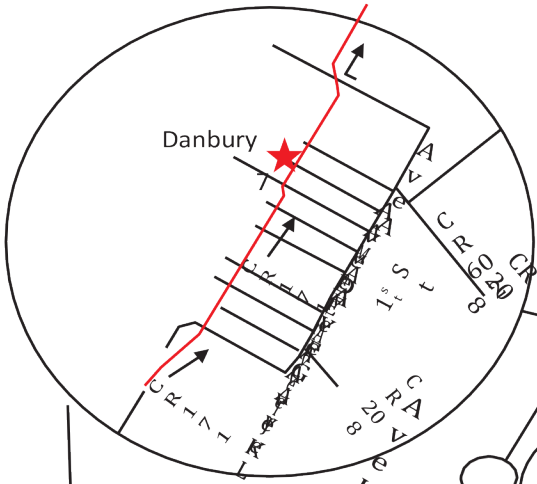

Health

Tour de Braz 65 Mile Route follow Red Trail

- ★ Rest Stops
- ★ Traffic Unit
- ✕ Event Start/Stop