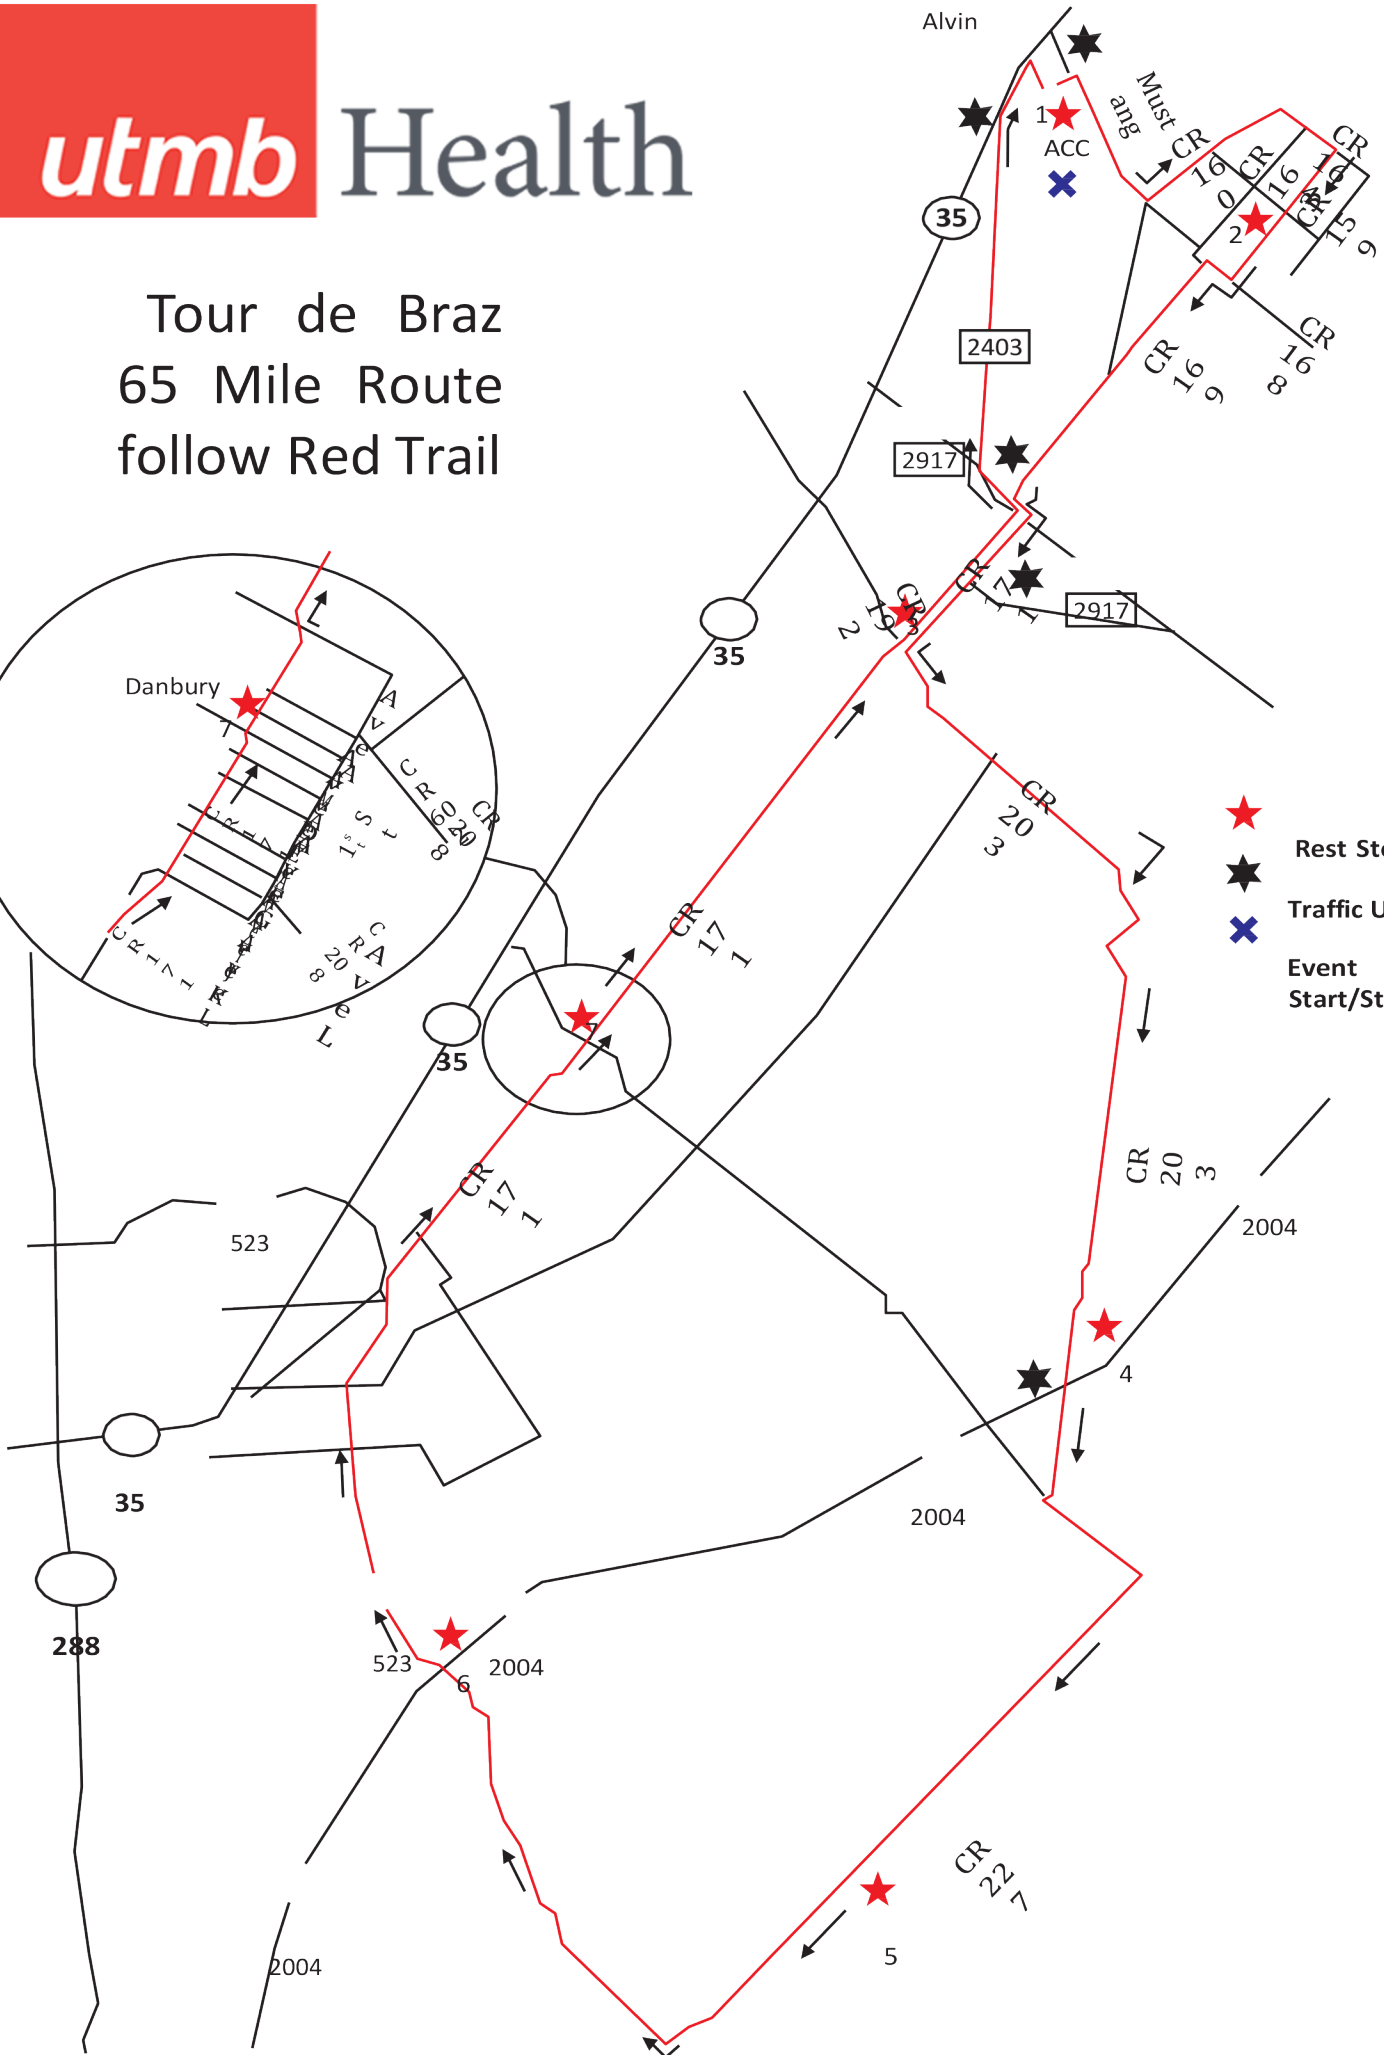

Health

Tour de Braz 65 Mile Route follow Red Trail

- ★ Rest Stops
- ★ Traffic Unit
- ✕ Event Start/Stop