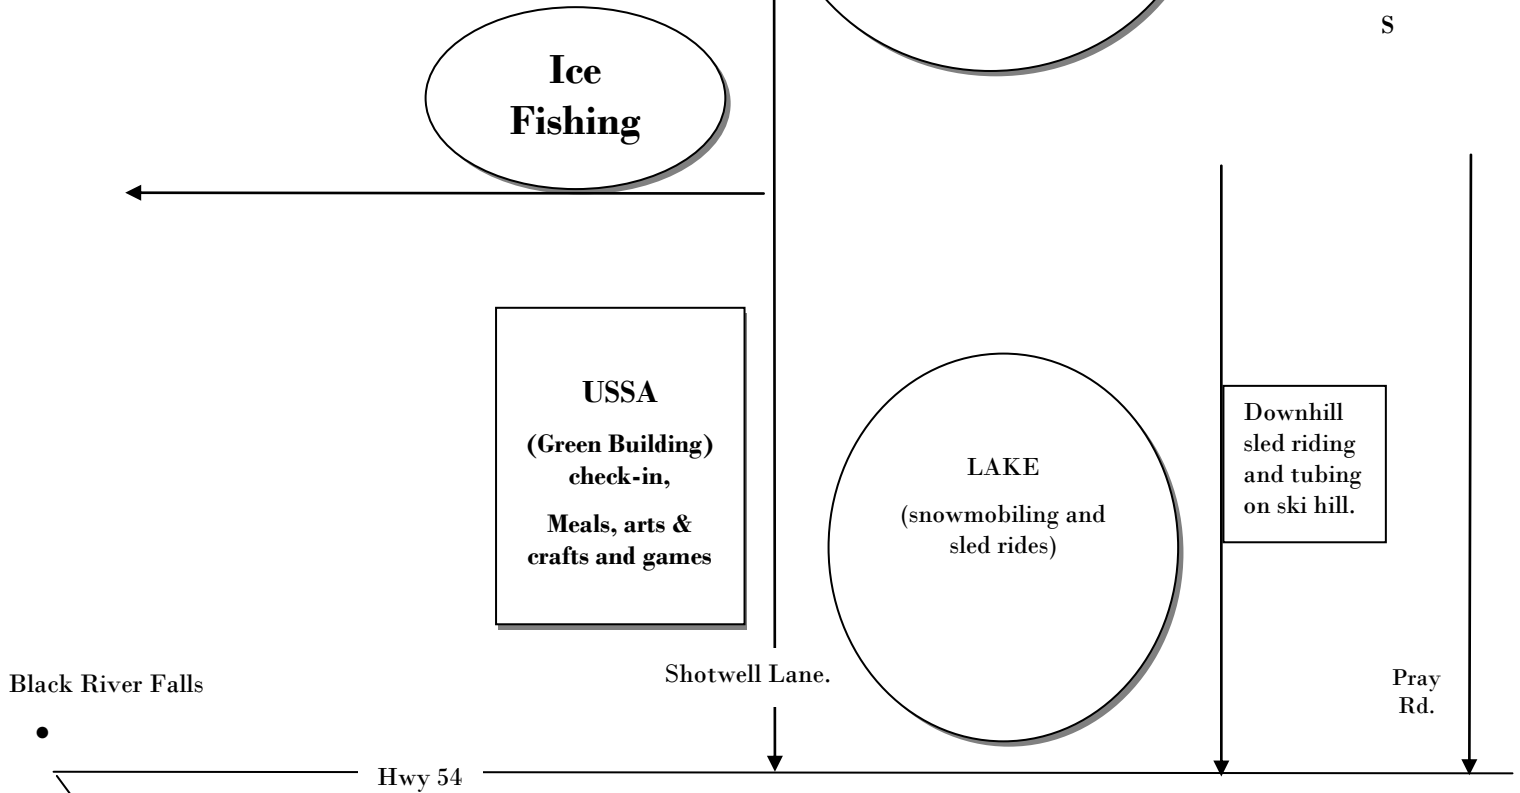

tubing and Sled Riding

Arts and Crafts, and so much more!

USSA will be holding FREE ice fishing trip with other activities included for 150 kids up to 18 years old. The event will take place at USSA headquarters 15 miles east of Black River Falls; just north of Hwy 54. All food and supplies provided at no cost. Anglers and mentors will be there to assist kids and families in all available activities. To attend this event, you need to register by calling (715) 884-2256 or childswish@gmail.com. All kids must attend with a legal guardian who will sign a USSA waiver at the event. Please contact us if you have any questions regarding Winterfest.

DIRECTIONS FROM WEST:

Coming from Black River Falls go east on Hwy 54 for fifteen miles. You will pass Crawford Creek and climb a small hill. Turn left on to Shotwell Lane. Go one mile green building on your left.

DIRECTIONS FROM EAST:

Coming from Wisconsin Rapids go west on Hwy 54. After you pass the town of "City Point" you will travel 12 more miles on Hwy 54. You will pass a sign that says "Pray" and travel one more mile. Turn right on to Shotwell Lane. Go one mile green building on your left.