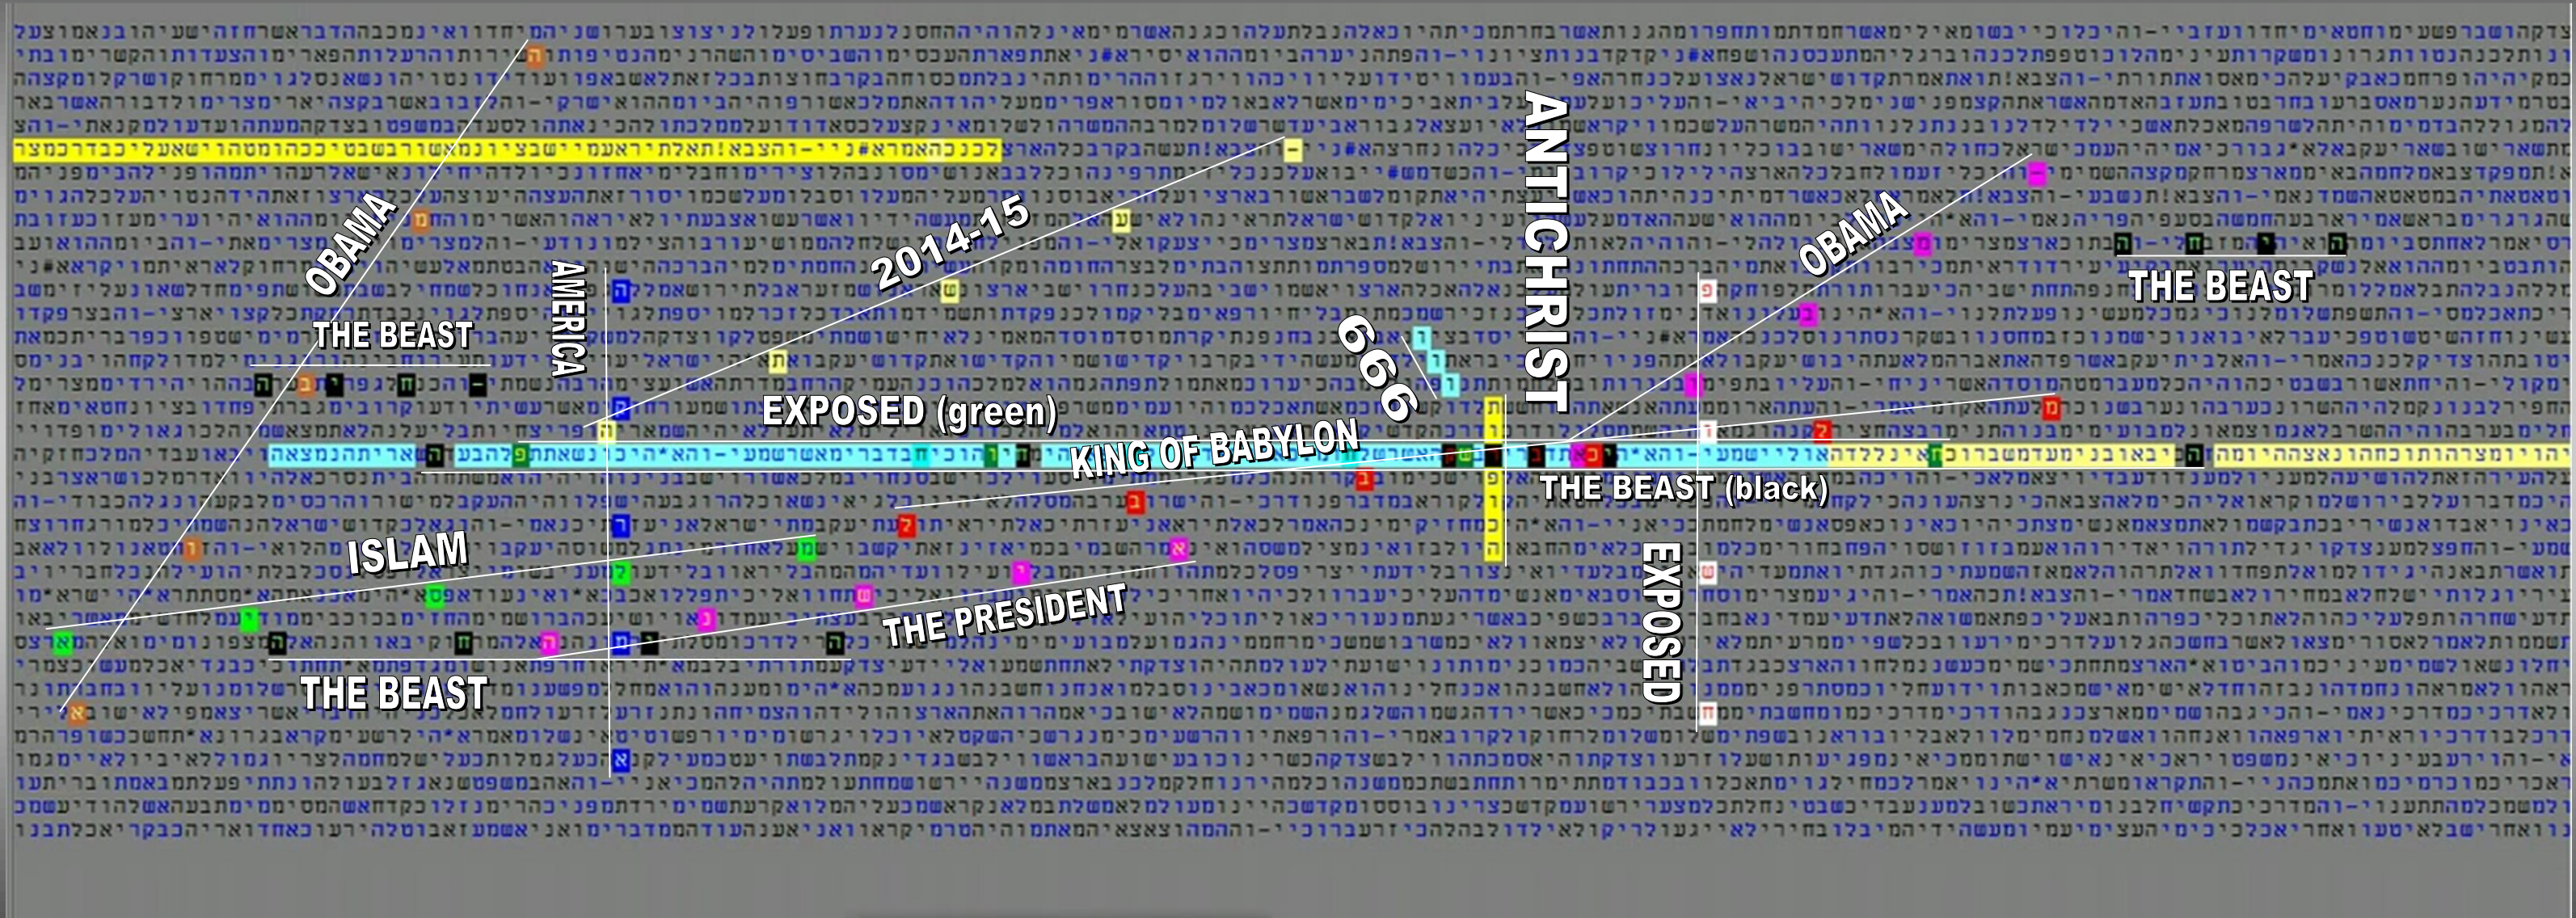

THE SON OF PERDITION 4

Bible Code Matrix of Prophecy in Scripture

© MATTHEW WRIGHT MINISTRIES
Graphic layout by Luis B. Vega

RESOURCES
youtube.com/user/TheMatt71269
biblecodenow1@gmail.com
biblecodenow.com
facebook.com/groups/codesearcher

SCRIPTURE SOURCE(S)
 Old & New Testament
 TorahSoft

FOR AN EXPLANATION - STUDY OF THE CHART CODE MATRIX, VISIT THE YOUTUBE CHANNEL VIDEO SERIES.
WIDTH: 1878 CENTER: 31427