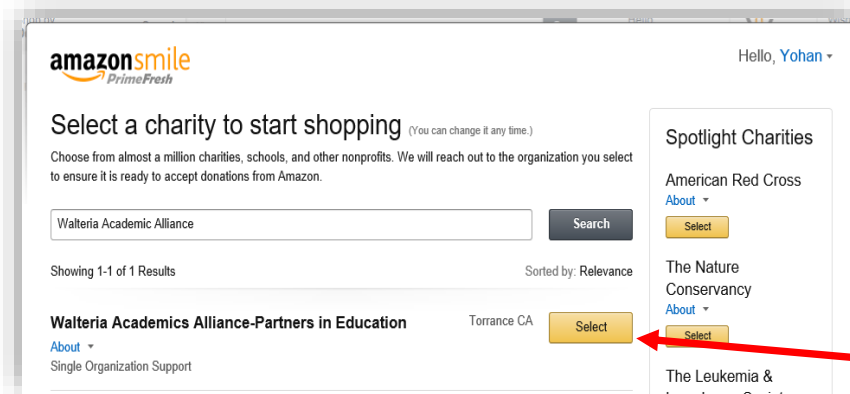

# Shop on AmazonSmile and Amazon will Donate to Walteria

Navigate to smile.amazon.com from any web browser

Search for Walteria Academic Alliance

Select Walteria Academic Alliance

Click "Yes" and click start shopping

**IMPORTANT NOTE: Amazon will only donate to Walteria Academic Alliance if you shop at Amazon using the url: smile.amazon.com**

**Thank you for your continued support of the Walteria Academic Alliance!**