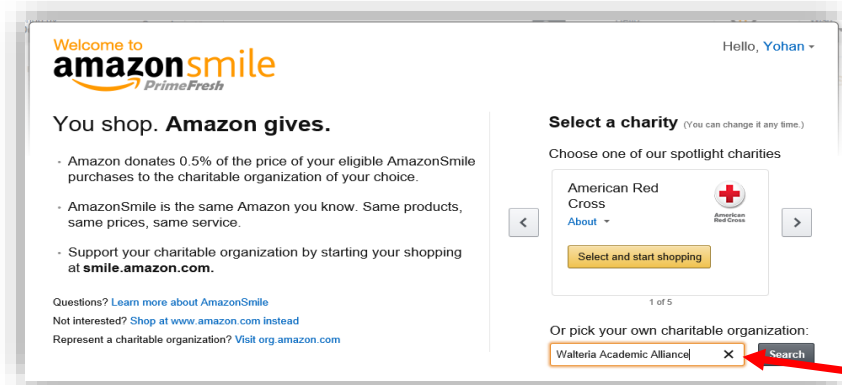

# Shop on AmazonSmile and Amazon will Donate to Walteria

Navigate to smile.amazon.com from any web browser

Search for Walteria Academic Alliance

Select Walteria Academic Alliance

Click "Yes" and click start shopping

**IMPORTANT NOTE: Amazon will only donate to Walteria Academic Alliance if you shop at Amazon using the url: smile.amazon.com**

**Thank you for your continued support of the Walteria Academic Alliance!**