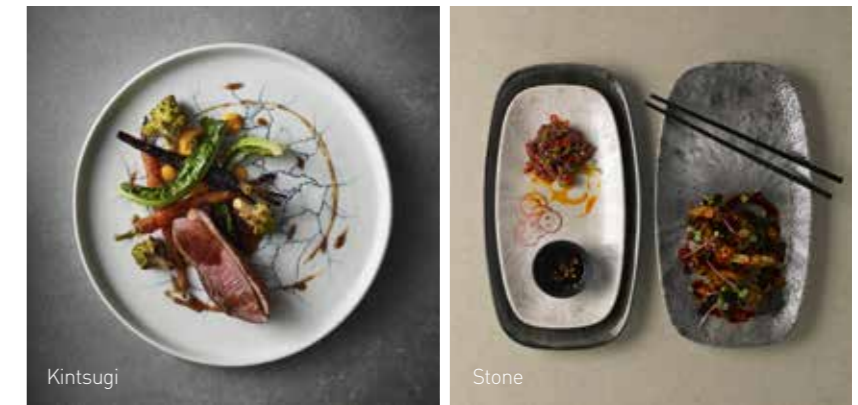

Industrial

The raw materials and dark tones of industrial interiors are combined with exposed pipes and bricks to create spacious, urban restaurant settings.

Combine the striking blacks in Agano and Homespun with the cool greys of Raku and Stone to complement industrial environments.

Combine los llamativos negros de Agano y Homespun con los tonos grises de Raku y Stone para complementar los entornos industriales.

Kombinieren Sie die auffälligen Schwarztöne von Agano und Homespun mit den kühlen Grautönen von Raku und Stone, um Ambiente im Industrial Style zu ergänzen.

Combina i neri sorprendenti di Agano e Homespun con i freddi grigi di Raku e Stone perfetti per un look dai toni industriali.

Combinez les noirs frappants d'Agano et Homespun avec la fraîcheur des gris de Raku et Stone pour compléter les ambiances de style industriel.