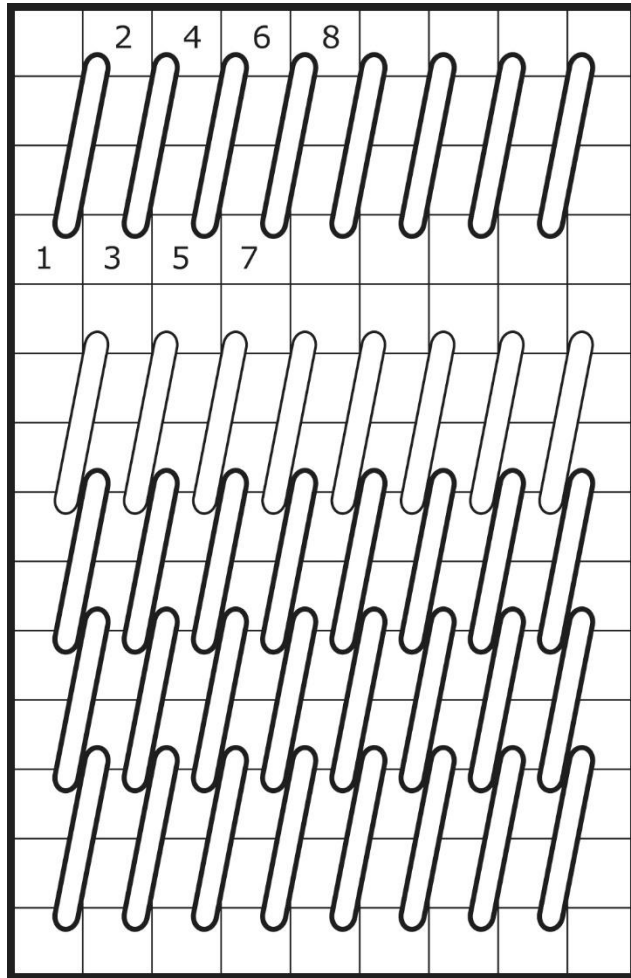

KIMBERLY ANN NEEDLEPOINT

SG-05 "SURPRISED" Spooky Ghosts

ARTIST RECOMMENDED STITCH:

FACE & BLACK PAINTED AREA: Tent Stitch

BODY: Encroaching Gobelin 2

Image Ruth Schmuff