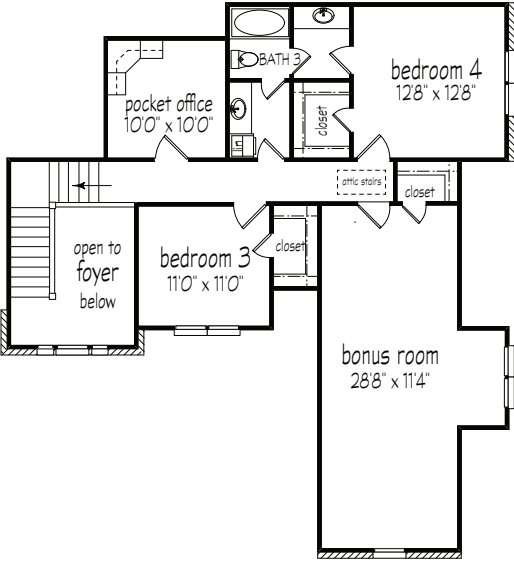

The Brookhaven II

2843 SQ. FT.

WAL BILT INC.
Custom Homes by Bentley Walls