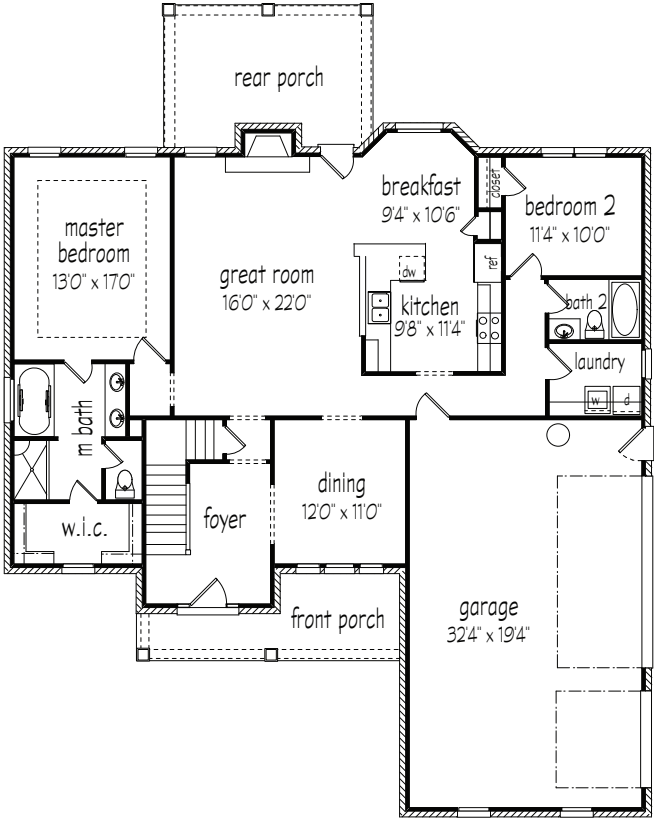

The Brookhaven II

2843 SQ. FT.

WAL BILT INC.
Custom Homes by Bentley Walls