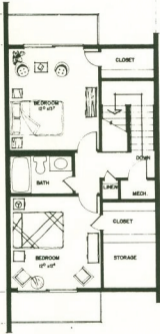

36'-0"

36'-0"

4'-0"

33'-0"

4'-0"

TYPICAL (C) UNIT

TWO BEDROOM TWO BATH 1320 SF