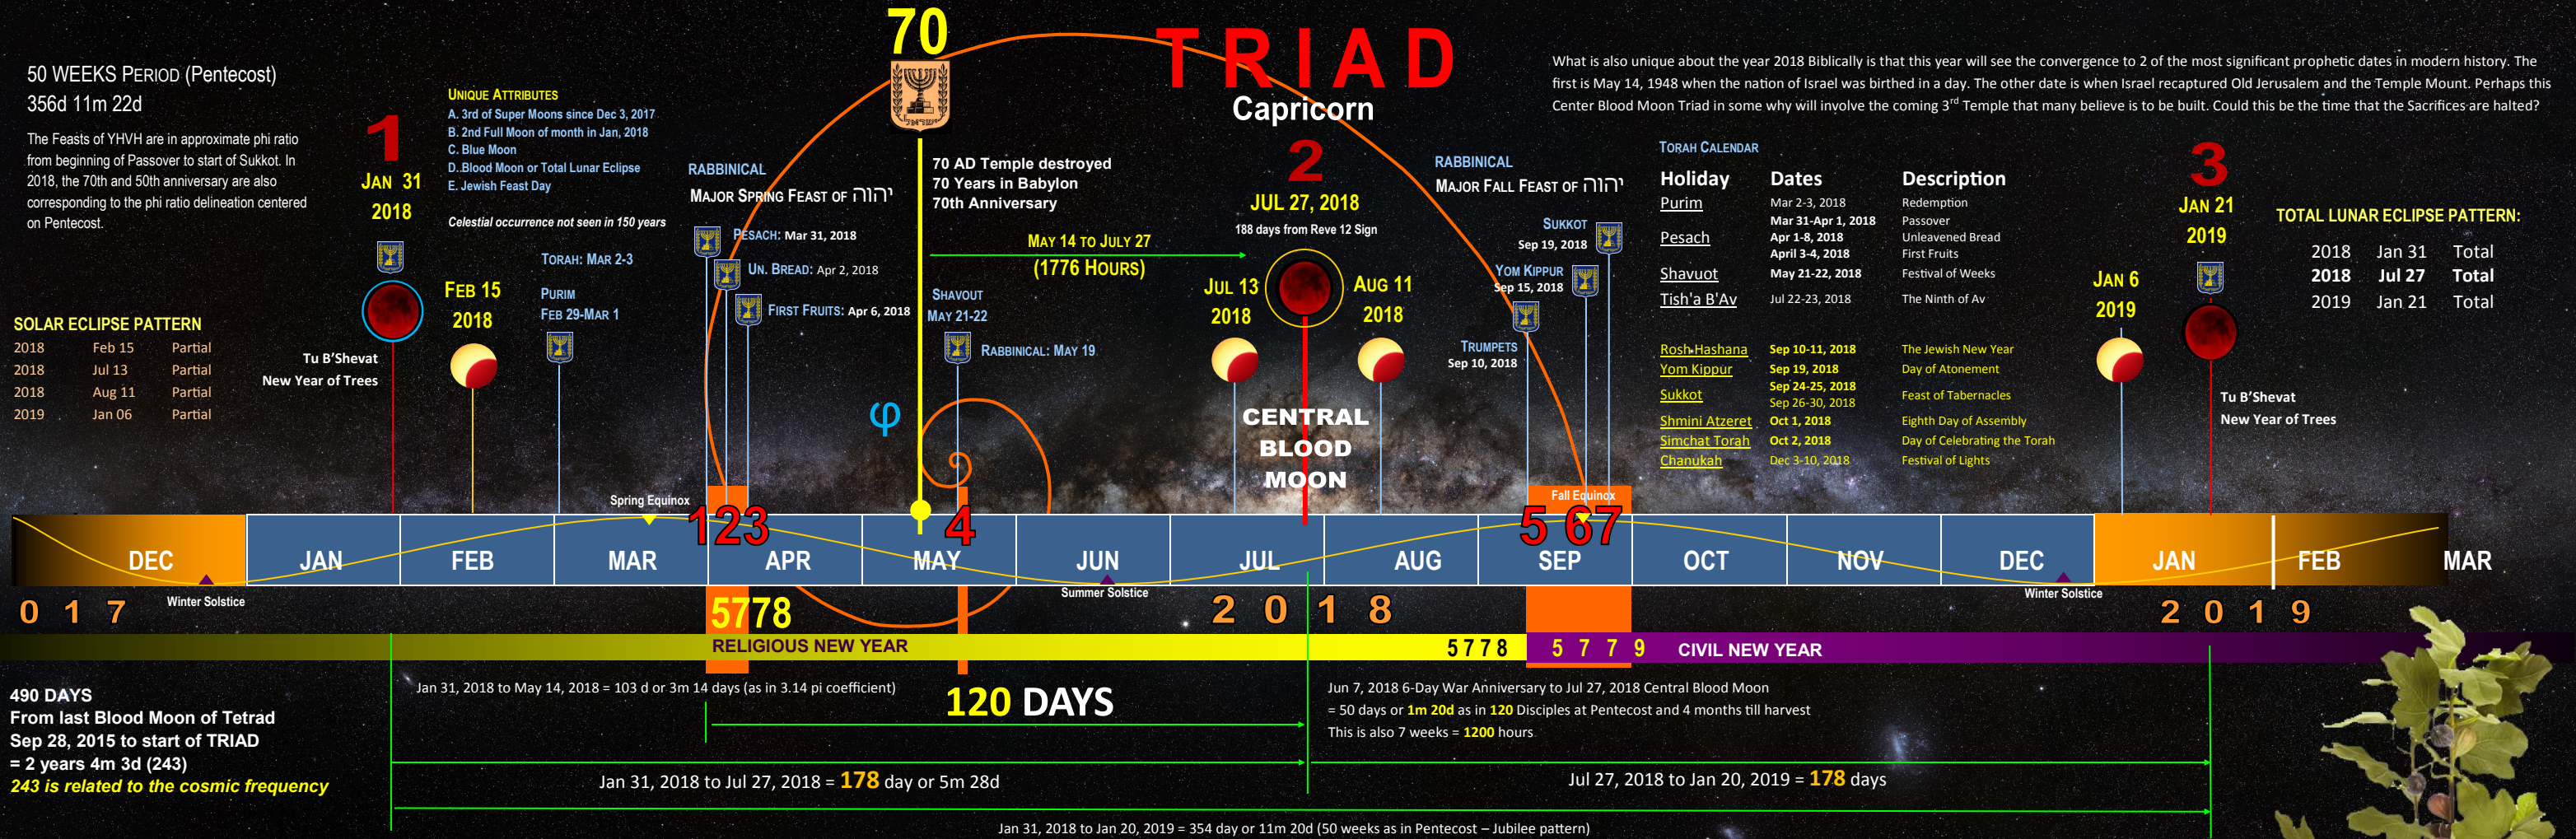

50 WEEKS PERIOD (Pentecost)
356d 11m 22d

The Feasts of YHVH are in approximate phi ratio from beginning of Passover to start of Sukkot. In 2018, the 70th and 50th anniversary are also corresponding to the phi ratio delineation centered on Pentecost.

SOLAR ECLIPSE PATTERN

2018	Feb 15	Partial
2018	Jul 13	Partial
2018	Aug 11	Partial
2019	Jan 06	Partial

UNIQUE ATTRIBUTES

- A. 3rd of Super Moons since Dec 3, 2017
- B. 2nd Full Moon of month in Jan, 2018
- C. Blue Moon
- D. Blood Moon or Total Lunar Eclipse
- E. Jewish Feast Day

Celestial occurrence not seen in 150 years

What is also unique about the year 2018 Biblically is that this year will see the convergence to 2 of the most significant prophetic dates in modern history. The first is May 14, 1948 when the nation of Israel was birthed in a day. The other date is when Israel recaptured Old Jerusalem and the Temple Mount. Perhaps this Center Blood Moon Triad in some way will involve the coming 3rd Temple that many believe is to be built. Could this be the time that the Sacrifices are halted?

TORAH CALENDAR

Holiday	Dates	Description
<u>Purim</u>	Mar 2-3, 2018	Redemption
<u>Pesach</u>	Mar 31-Apr 1, 2018	Passover
	Apr 1-8, 2018	Unleavened Bread
	Apr 3-4, 2018	First Fruits
<u>Shavuot</u>	May 21-22, 2018	Festival of Weeks
<u>Tish'a B'Av</u>	Jul 22-23, 2018	The Ninth of Av
<u>Rosh Hashana</u>	Sep 10-11, 2018	The Jewish New Year
<u>Yom Kippur</u>	Sep 19, 2018	Day of Atonement
<u>Sukkot</u>	Sep 24-25, 2018	Feast of Tabernacles
	Sep 26-30, 2018	
<u>Shmini Atzeret</u>	Oct 1, 2018	Eighth Day of Assembly
<u>Simchat Torah</u>	Oct 2, 2018	Day of Celebrating the Torah
<u>Chanukah</u>	Dec 3-10, 2018	Festival of Lights

TOTAL LUNAR ECLIPSE PATTERN:

2018	Jan 31	Total
2018	Jul 27	Total
2019	Jan 21	Total

490 DAYS
From last Blood Moon of Tetrad
Sep 28, 2015 to start of TRIAD
= 2 years 4m 3d (243)
243 is related to the cosmic frequency