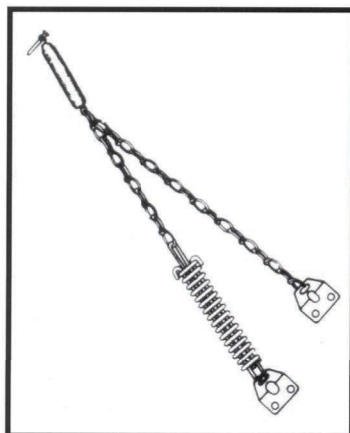

DOOR CLOSER KITS

HEAVY DUTY DOOR CLOSER

VDC-107

Tube Diameter: 1-1/2"
Door Closer with Chain
VDC-107-22 Black
VDC-107-52 White
Packed 20 pcs/box
35 lbs/box

DC-1107
Door Closer without Chain
Packed 20 pcs/box
30 lbs/box

1108

Tube Diameter: 1-1/2"
With Torsion Bar Available in Black and White
Pack 20 pcs/box
Weight: 35 lbs/box

STORM CHAIN

1601

Available in Black and Zinc plated

Packed 120 sets/box
Weight: 46 lbs/box

HEAVY DUTY GATE CLOSER

THE BEST GATE CLOSER ON THE MARKET

GC 2000

- Easy installation, compact and durable
 - Over 100,000 operations tested
 - 90° Hold open function
 - Two-speed closing
 - Suitable for indoor or outdoor installation
 - Designed Specially for use on Metal Gates, can also be used on wooden doors
 - Weight limit per closer up to 120 lbs
- Packed 12 pcs/box
Weight: 29 lbs/box