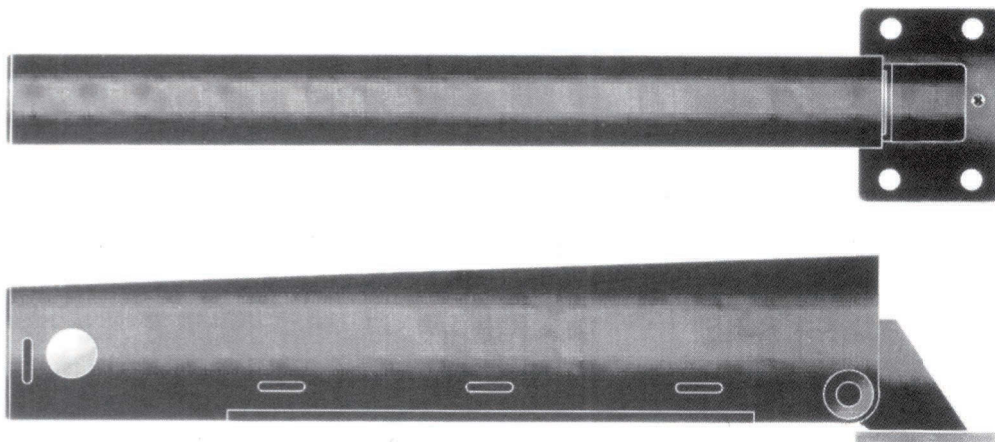

DOOR CLOSER KITS

HEAVY DUTY DOOR CLOSER

VDC-107

Tube Diameter: 1-1/2"
Door Closer with Chain
VDC-107-22 Black
VDC-107-52 White
Packed 20 pcs/box
35 lbs/box

DC-1107
Door Closer without Chain
Packed 20 pcs/box
30 lbs/box

1108

Tube Diameter: 1-1/2"
With Torsion Bar Available in Black and White
Pack 20 pcs/box
Weight: 35 lbs/box

STORM CHAIN

1601

Available in Black and Zinc plated

Packed 120 sets/box
Weight: 46 lbs/box

HEAVY DUTY GATE CLOSER

THE BEST GATE CLOSER ON THE MARKET

GC 2000

- Easy installation, compact and durable
 - Over 100,000 operations tested
 - 90° Hold open function
 - Two-speed closing
 - Suitable for indoor or outdoor installation
 - Designed Specially for use on Metal Gates, can also be used on wooden doors
 - Weight limit per closer up to 120 lbs
- Packed 12 pcs/box
Weight: 29 lbs/box