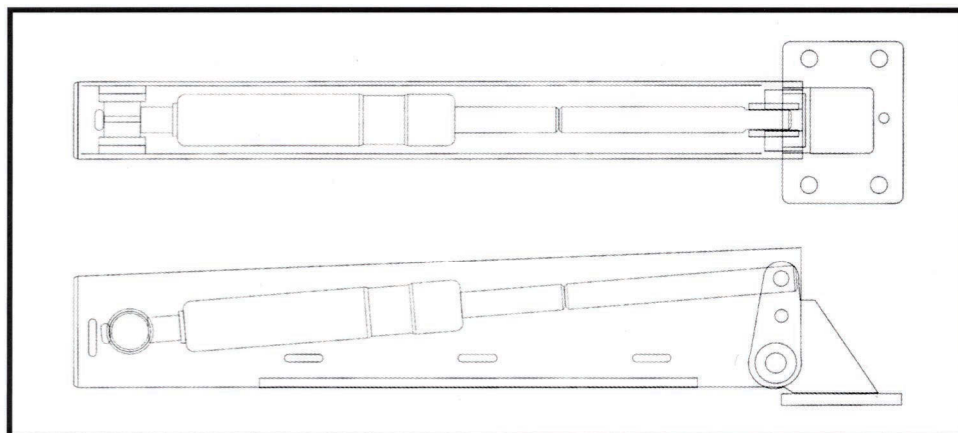

DOOR CLOSER KITS

HEAVY DUTY DOOR CLOSER

VDC-107

Tube Diameter: 1-1/2"
Door Closer with Chain
VDC-107-22 Black
VDC-107-52 White
Packed 20 pcs/box
35 lbs/box

DC-1107
Door Closer without Chain
Packed 20 pcs/box
30 lbs/box

1108

Tube Diameter: 1-1/2"
With Torsion Bar Available in Black and White
Pack 20 pcs/box
Weight: 35 lbs/box

STORM CHAIN

1601

Available in Black and Zinc plated

Packed 120 sets/box
Weight: 46 lbs/box

HEAVY DUTY GATE CLOSER

THE BEST GATE CLOSER ON THE MARKET

GC 2000

- Easy installation, compact and durable
 - Over 100,000 operations tested
 - 90° Hold open function
 - Two-speed closing
 - Suitable for indoor or outdoor installation
 - Designed Specially for use on Metal Gates, can also be used on wooden doors
 - Weight limit per closer up to 120 lbs
- Packed 12 pcs/box
Weight: 29 lbs/box