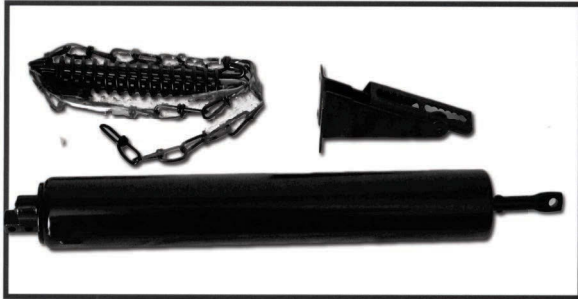

DOOR CLOSER KITS

HEAVY DUTY DOOR CLOSER

VDC-107

Tube Diameter: 1-1/2"
Door Closer with Chain
VDC-107-22 Black
VDC-107-52 White
Packed 20 pcs/box
35 lbs/box

DC-1107
Door Closer without Chain
Packed 20 pcs/box
30 lbs/box

1108

Tube Diameter: 1-1/2"
With Torsion Bar Available in Black and White
Pack 20 pcs/box
Weight: 35 lbs/box

STORM CHAIN

1601

Available in Black and Zinc plated

Packed 120 sets/box
Weight: 46 lbs/box

HEAVY DUTY GATE CLOSER

THE BEST GATE CLOSER ON THE MARKET

GC 2000

- Easy installation, compact and durable
 - Over 100,000 operations tested
 - 90° Hold open function
 - Two-speed closing
 - Suitable for indoor or outdoor installation
 - Designed Specially for use on Metal Gates, can also be used on wooden doors
 - Weight limit per closer up to 120 lbs
- Packed 12 pcs/box
Weight: 29 lbs/box