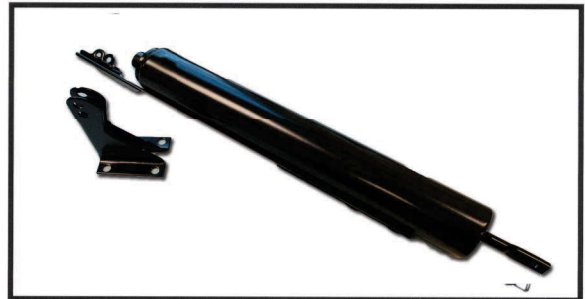

DOOR CLOSER KITS

HEAVY DUTY DOOR CLOSER

VDC-107

Tube Diameter: 1-1/2"
Door Closer with Chain
VDC-107-22 Black
VDC-107-52 White
Packed 20 pcs/box
35 lbs/box

DC-1107
Door Closer without Chain
Packed 20 pcs/box
30 lbs/box

1108

Tube Diameter: 1-1/2"
With Torsion Bar Available in Black and White
Pack 20 pcs/box
Weight: 35 lbs/box

STORM CHAIN

1601

Available in Black and Zinc plated

Packed 120 sets/box
Weight: 46 lbs/box

HEAVY DUTY GATE CLOSER

THE BEST GATE CLOSER ON THE MARKET

GC 2000

- Easy installation, compact and durable
 - Over 100,000 operations tested
 - 90° Hold open function
 - Two-speed closing
 - Suitable for indoor or outdoor installation
 - Designed Specially for use on Metal Gates, can also be used on wooden doors
 - Weight limit per closer up to 120 lbs
- Packed 12 pcs/box
Weight: 29 lbs/box