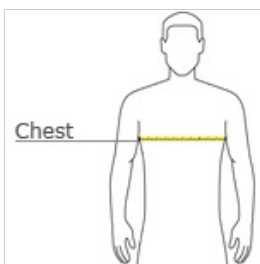

- 4.5-ounce, 100% ring spun US cotton
- 90/10 ring spun cotton/poly (Antique Cherry Red, Antique Heliconia, Antique Sapphire, and Sport Grey)
- 50/50 ring spun cotton/poly (Graphite Heather)
- 65/35 poly/ring spun cotton (Dark Heather, Heather Galapagos Blue, Heather Heliconia, Heather Irish Green, Heather Military Green, Heather Navy, Heather Orange, Heather Purple, Heather Royal and Heather Red)
- Non-topstitched 5/8" rib collar
- Taped neck and shoulders
- Tearaway label
- Modern classic fit tubular body
- Double-needle sleeves and hem

front

back

HOW TO MEASURE

CHEST WIDTH

Measure under the arm and around the fullest part of the chest with arms down, keeping tape horizontal.

SIZE CHART

	S	M	L	XL	2XL	3XL	4XL	5XL
Chest	34-36	38-40	42-44	46-48	50-52	54-56	58-60	62-64