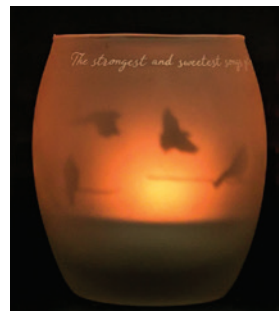

#224 - Birds/Whitman
The strongest and sweetest songs yet remain to be sung.