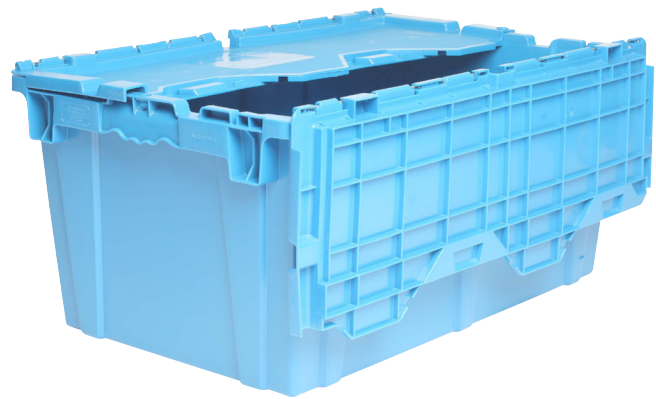

BDL QTY: EACH

PART #: 0023

Liberator Box Dolly w/Frame Extension A2-B1-C6-D5-EIL-E60

BDL QTY: EACH

PART #: 0023

PART #: 12175

Blue Crate 27" x 17"

BDL QTY: EACH