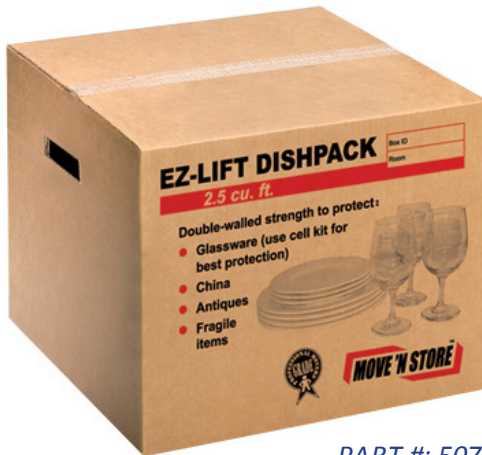

FITS 5.0 AND E-Z LIFT DISHPACK CONTAINS (1) 14" CELL, (2) 7" CELLS & (2) 17 3/4 X 17 3/4 DIVIDER SHEETS. HOLDS UP TO 8-PIECE SETTINGS

PART #: 50703

PART #: 50753

EZ-Lift Dish Pack 2.5 CU 18 x 18 x 14

BDL QTY: 10
PALLET QTY: 160