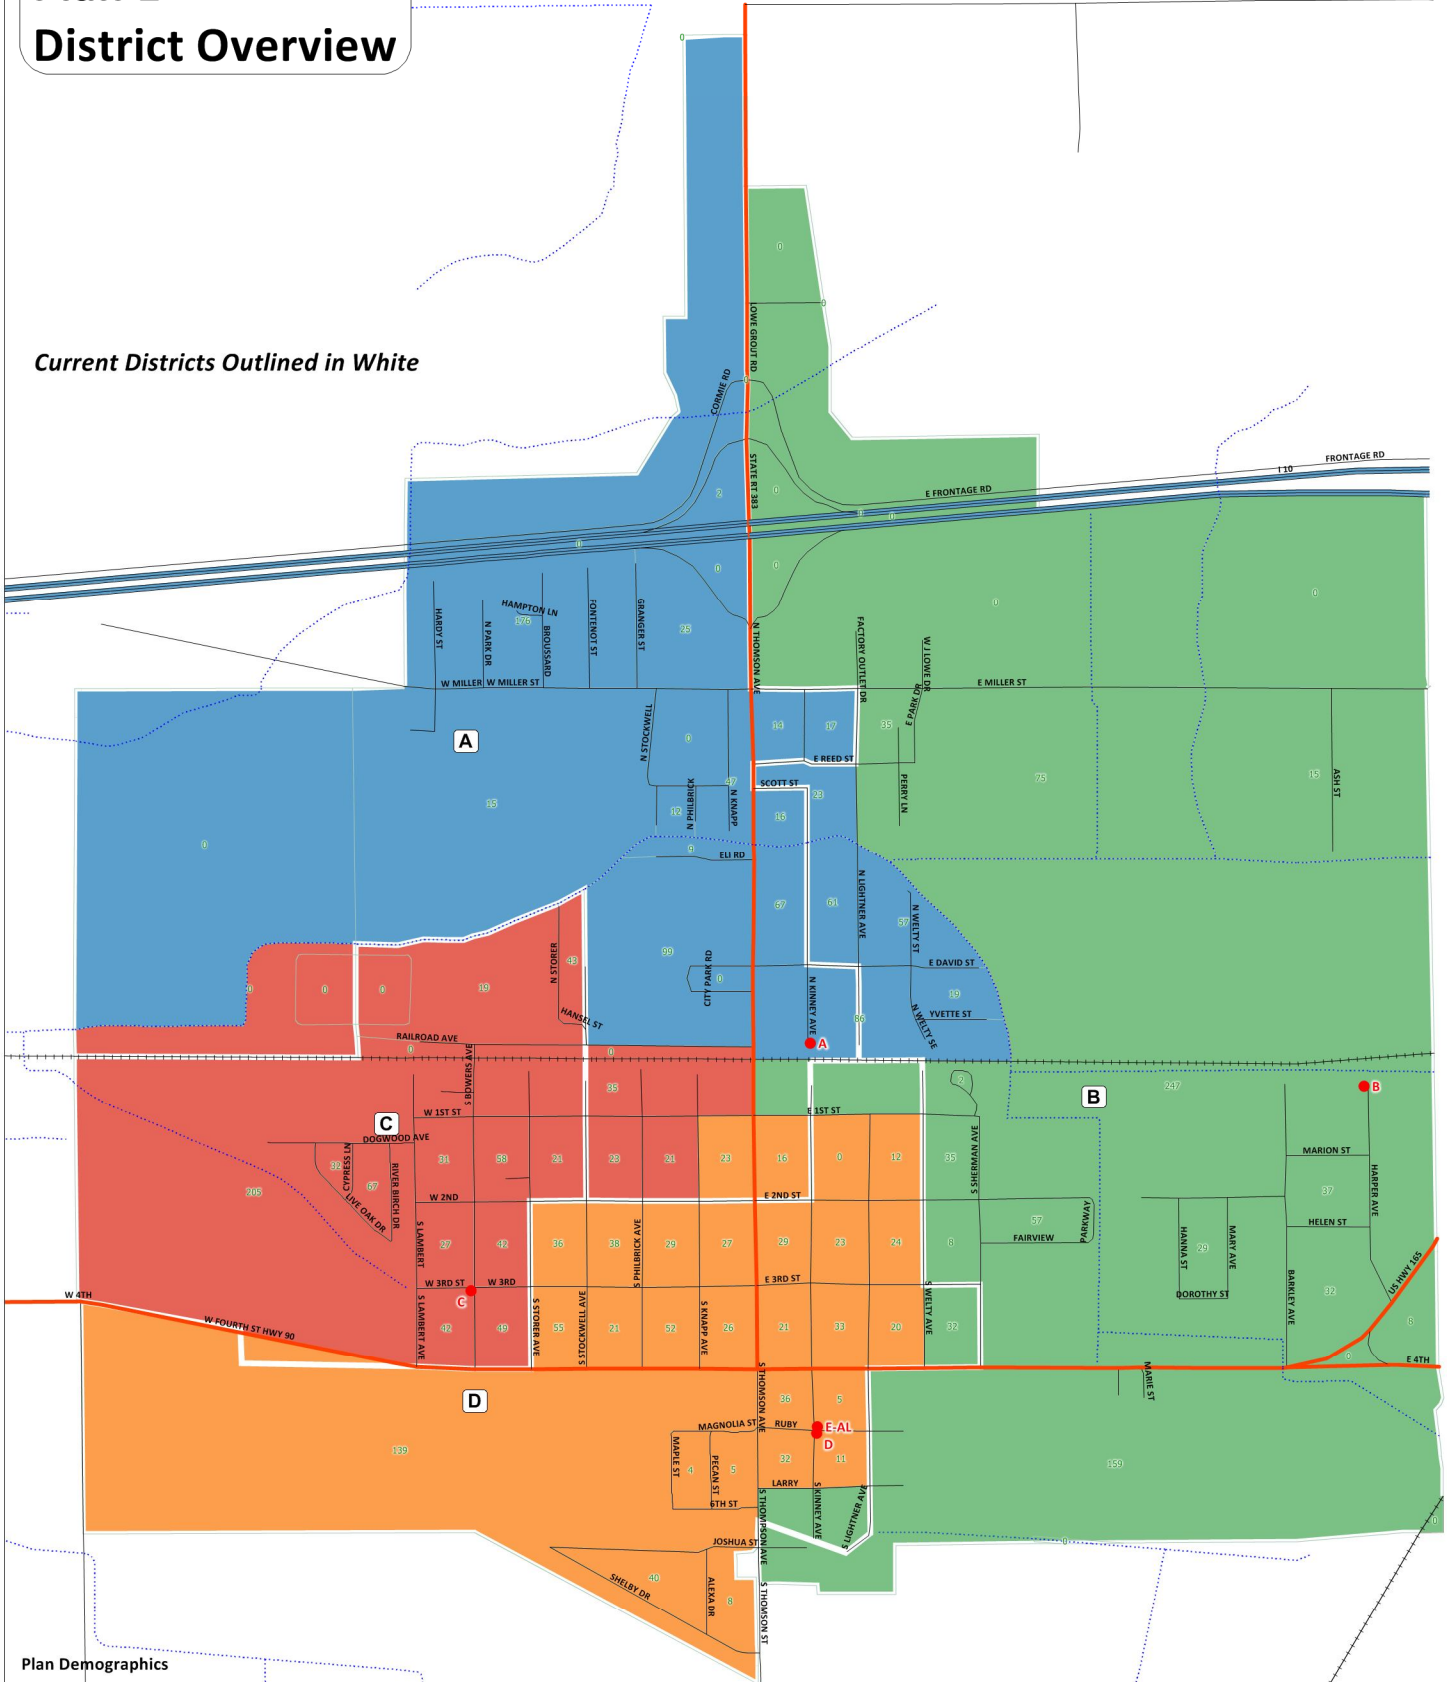

# Town of Iowa Plan 1 District Overview

P 8 30

PINE HILL CEMETERY RD

Current Districts Outlined in White

## Plan Demographics

District	Ideal Value	Population	Deviation	% Deviation	White	% White	NH_DOJ_Blk	% NH_DOJ_Blk	18+_Pop	18+_Wht	% 18+_Wht	NH18+_DOJ_Blk	% NH18+_DOJ_Blk
A	749	745	-4	-0.53%	630	84.56%	86	11.54%	558	488	87.46%	55	9.86%
B	749	771	22	2.94%	688	89.23%	67	8.69%	552	504	91.3%	38	6.88%
C	749	715	-34	-4.54%	131	18.32%	553	77.34%	451	104	23.06%	328	72.73%
D	749	765	16	2.14%	637	83.27%	105	13.73%	558	483	86.56%	59	10.57%