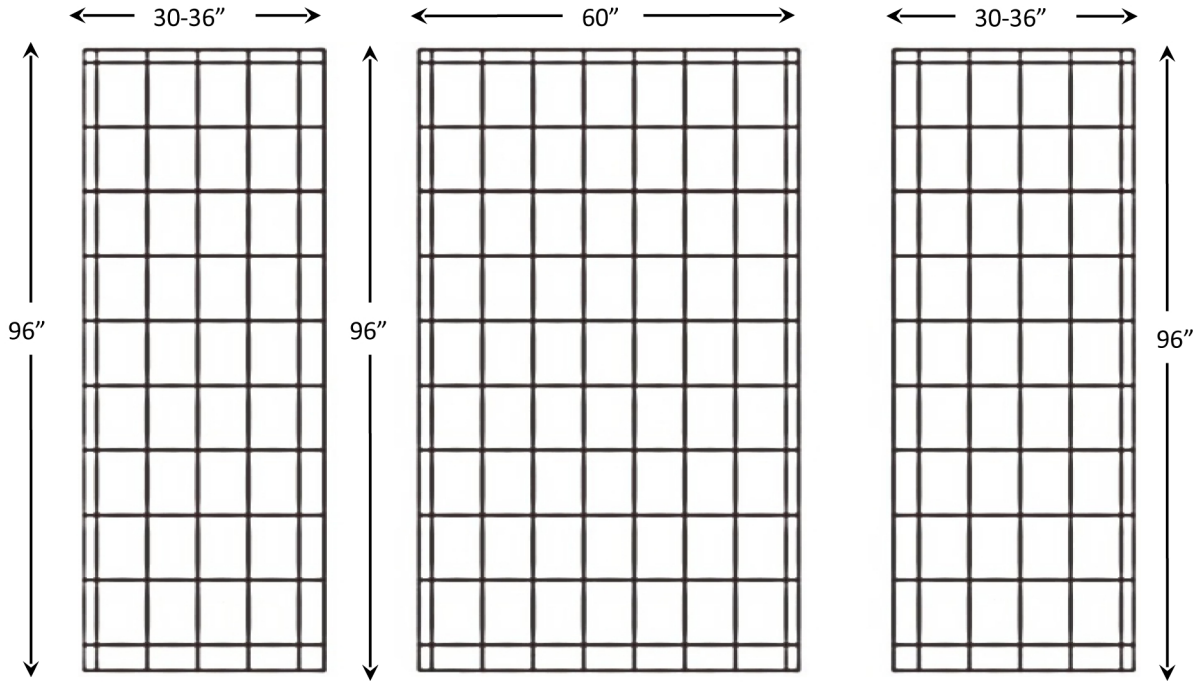

SS-5220

Standard Features:

- Individual "tile" size, 8"x10" (20.4 x 25.4 cm).
- Up to 96" (244 cm) Max height.
- Back Wall: 60" (152 cm) Max width.
- Side Walls: Up to 36" (91 cm) Max width.
- ¼ Nominal thickness.
- Gloss & Matte Finish.

Optional Accessories:

- 2 x 1 ¼" x up to 96" Trim Strips
- 2 x ¾" x up to 96" Trim Strips
- Soap Dishes
- Shampoo Shelves
- Foot Rests
- Accessorie ledge

www.ffeinternational.ca

660 Mgr Dubois, Suite 100, Saint-Jérôme, Québec J7Y 3L8