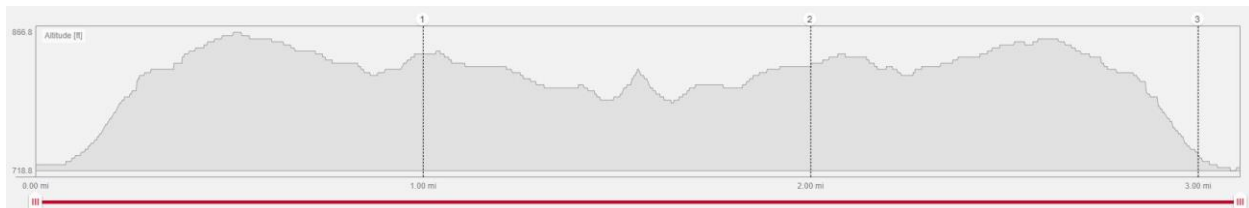

Lake Norfolk 5K

5K Map

The 5K is an out-and-back from Rocking Chair Resort

5K Elevation

Lake Norfolk 10K

10K Map

The 10K is an out-and-back from Rocking Chair Resort

10K Elevation