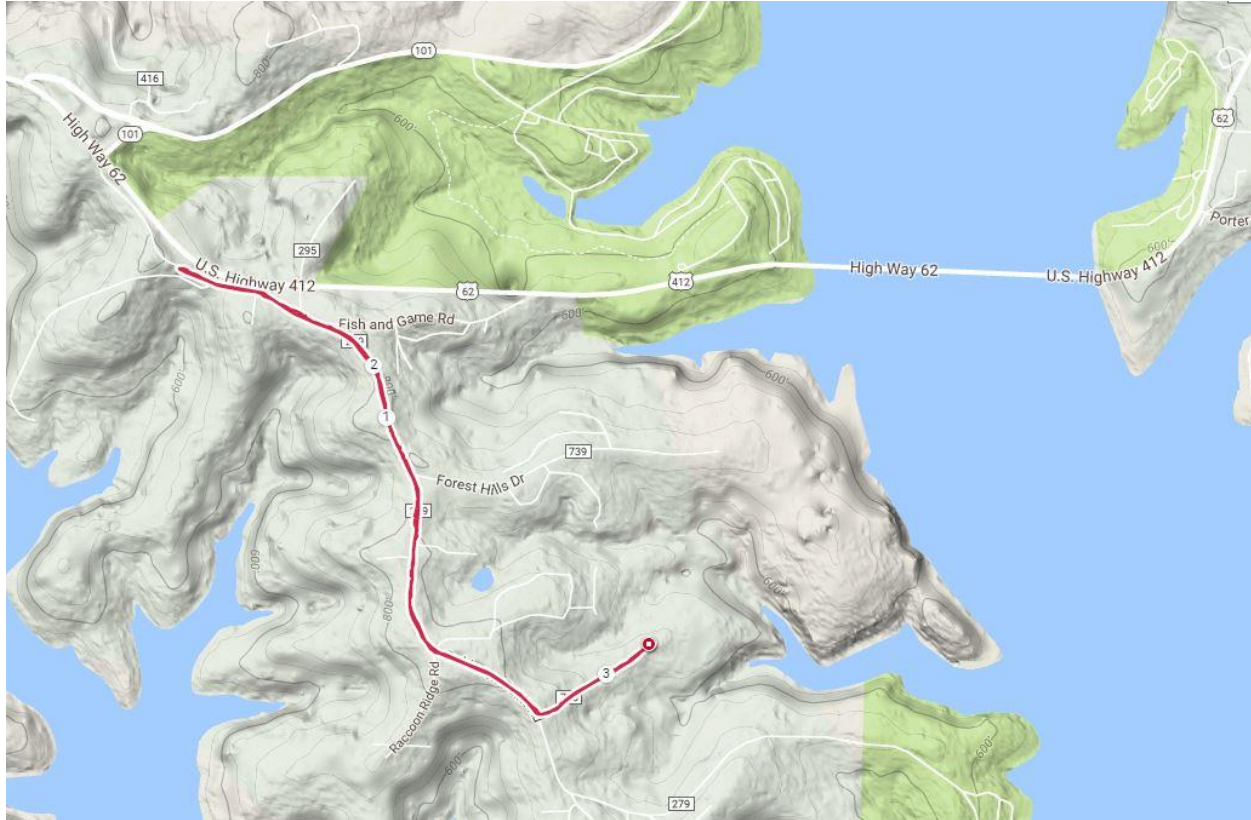

Lake Norfolk 5K

5K Map

The 5K is an out-and-back from Rocking Chair Resort

5K Elevation

Lake Norfolk 10K

10K Map

The 10K is an out-and-back from Rocking Chair Resort

10K Elevation