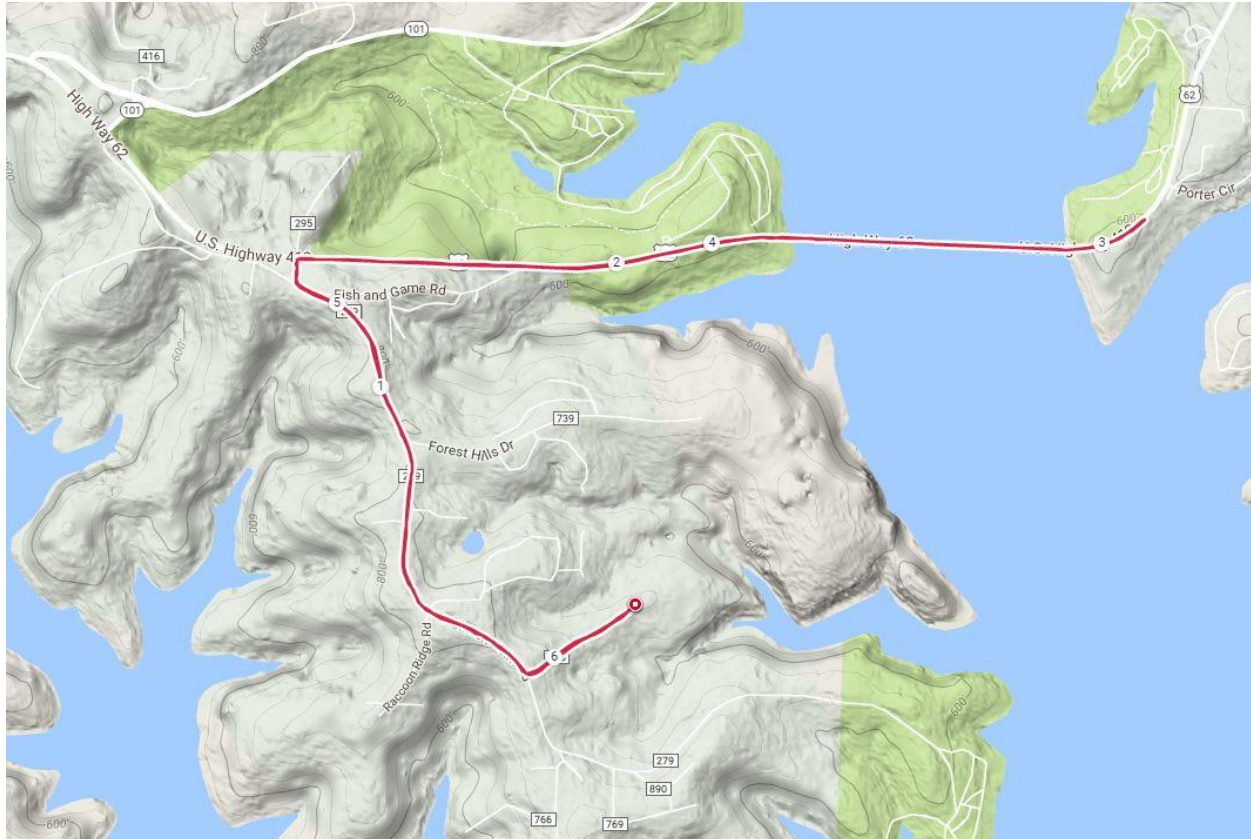

Lake Norfolk 5K

5K Map

The 5K is an out-and-back from Rocking Chair Resort

5K Elevation

Lake Norfolk 10K

10K Map

The 10K is an out-and-back from Rocking Chair Resort

10K Elevation