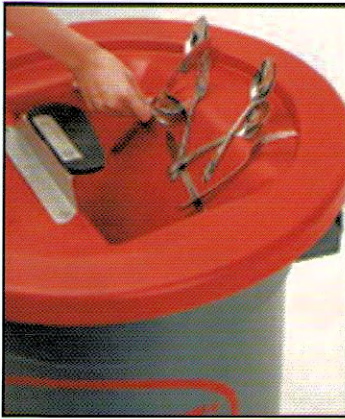

Quick Lick Plate Scraper

Model #	Description	Fits Container	Ship Weight Lbs.	(kg.)	Case Cube Cu. Ft.(m ³)
233755-S	Quick Lick Plate Scraper	#2050 Baby Chute #2318 Jr. Chute #3750 Chute II #5500 Jumbo Chute	2	(.91)	.5 (.01)
233755	Rubber Replacement Blade	#233755-S Scraper	1	(.45)	.5 (.01)

Magnetically Catches Flatware Before It Gets Trashed.

Saves Money

- Retrieve flatware - don't throw it away!
On average, between 4 to 12 pieces of flatware are thrown away per shift.
- Powerful magnets hold flatware utensils until they are removed.