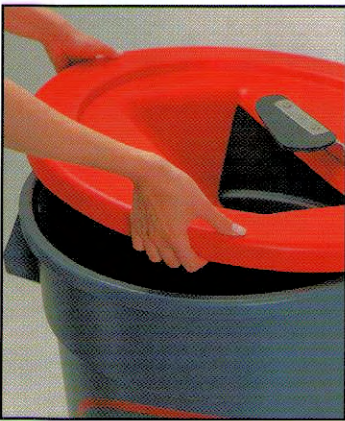

Magnetically Catches Flatware Before It Gets Trashed.

Saves Money

- Retrieve flatware - don't throw it away!
On average, between 4 to 12 pieces of flatware are thrown away per shift.
- Powerful magnets hold flatware utensils until they are removed.