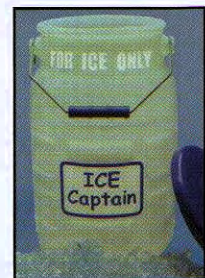

ICE CAPTAIN™

Ice Captain Tote and Lid

For Your Ice
Only!
Sanitary Ice
Tote

Item #	Description	Case Pack	Capacity		Color	Ship Weight		Case Cube	
			Lbs.	(kg)		Lbs.	(kg)	Cu. Ft.	(m³)
1C1213	Ice Captain Ice Tote	1	28	(12.7)	White	7.5	(3.4)	2.56	(.07)
C7767	Ice Tote Cover	1			Blue	1.5	(.68)	0.05	(.01)
W1M17	Bracket - Wall/Ice Machine	1			Blue	1.5	(.68)	0.05	(.01)