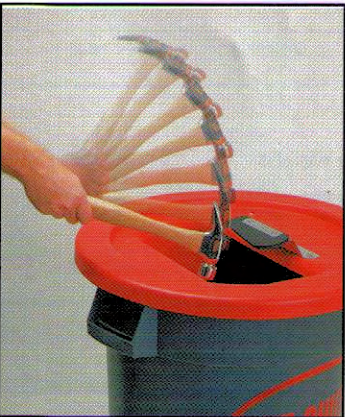

Magnetically Catches Flatware Before It Gets Trashed.

Saves Money

- Retrieve flatware - don't throw it away!
On average, between 4 to 12 pieces of flatware are thrown away per shift.
- Powerful magnets hold flatware utensils until they are removed.

Easy

- Fits standard size waste containers.
(See chart)
- Easy to clean.
- Pre-assembly makes it ready-to-use.

Durable

- High impact plastic design. Guaranteed against breakage for 2 years.
- Dishwasher safe.
- Chemical resistant.