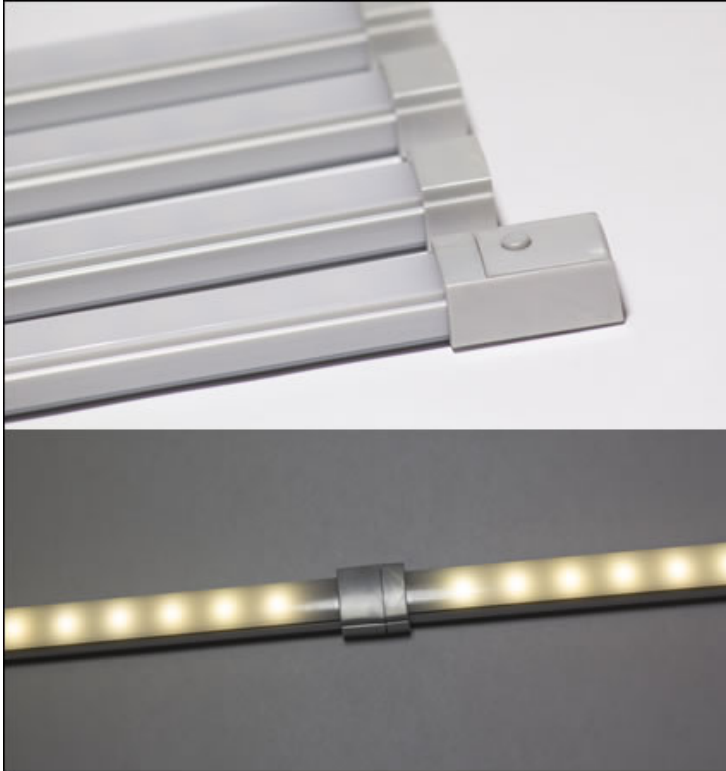

## Economy LED

- End-End interconnect (push together)
- Single Touch On/Off
- High quality LED fixture
- Four lengths to choose from 12",22",32" and 42"
- LED rated lifespan of 50,000 hours
- Color temperature 3500K
- Silver color finish
- 18 watt wall transformer with 9' black cord
- Magnetic & screw mounts included with 2 cord managers