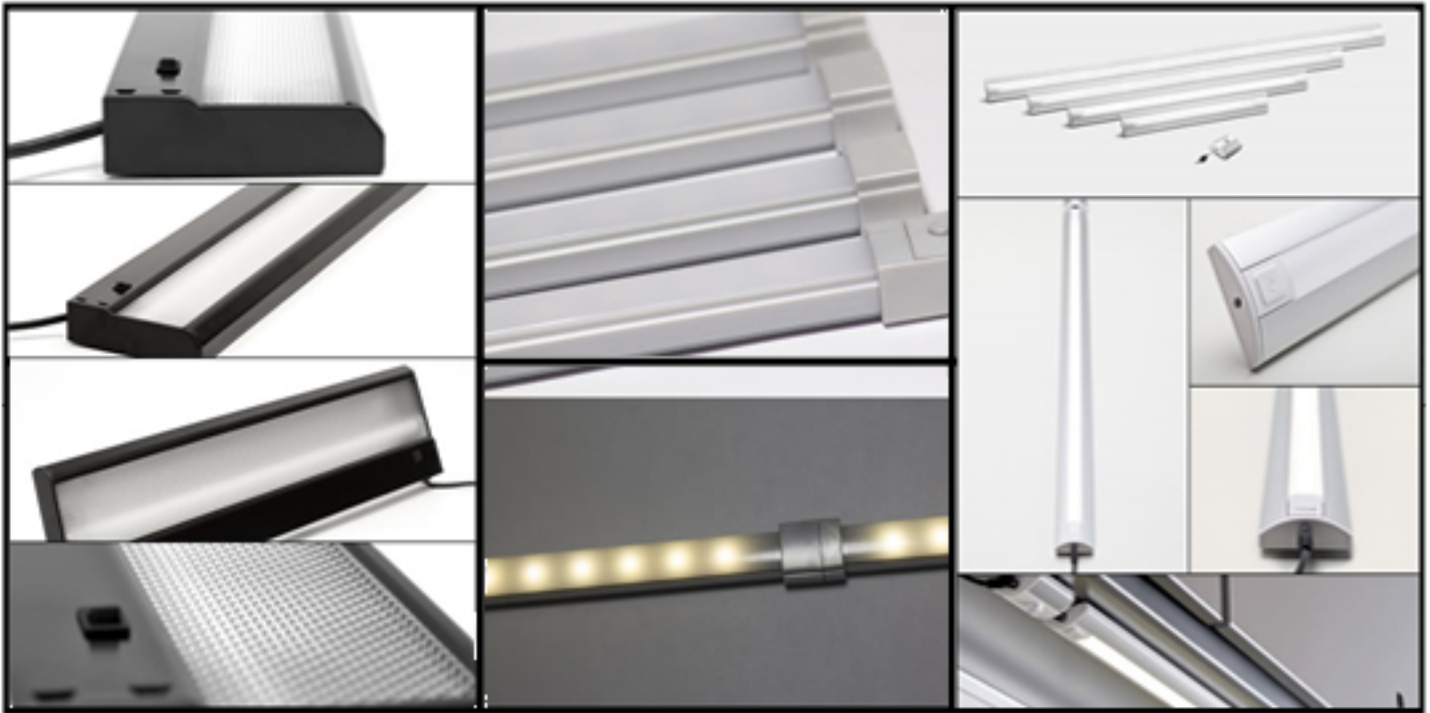

Lighting Solutions

Phosphorescent

Budget LED

Deluxe LED

5953 Commerce Road
Milton, Florida 32583
t. 800 366 7873 f. 850 983 1775
e. info@systematix.org w. www.systematix.org