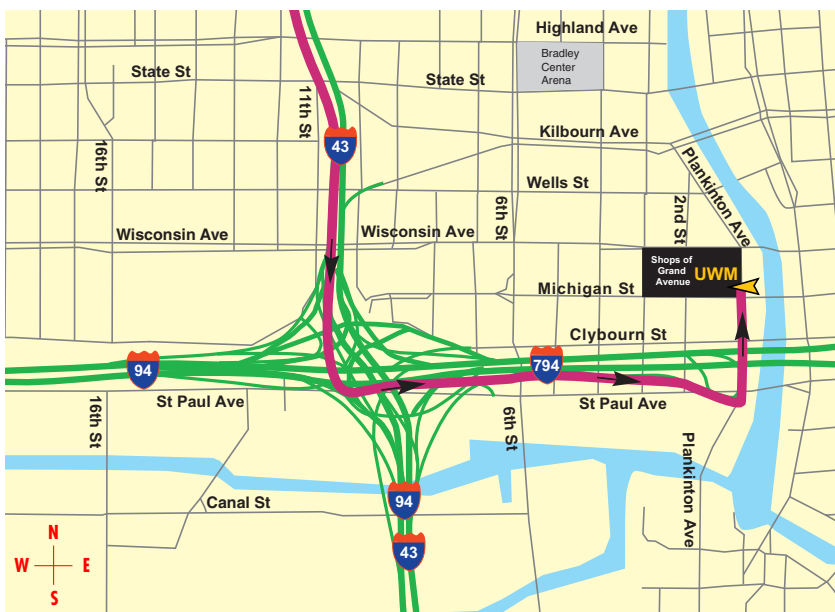

ARRIVING:

Driving Directions TO the University of Wisconsin–Milwaukee, School of Continuing Education

Destination: 161 West Wisconsin Ave., Milwaukee, WI

From the West (Madison)

- I-94 East to I-794
- Exit 1H, James Lovell/St. Paul ramp (just past Chicago ramp)
- Curve left on ramp to James Lovell St.
- Proceed one block on James Lovell St.
- Turn right on Michigan St. eastbound
- Continue east on Michigan six blocks to N. Plankinton Ave.
- Turn left onto Plankinton Ave.
- You will immediately see parking structure entrance on your left, less than one-half block past Michigan St.

From the North (Green Bay)

- I-43 South to I-794 East
- Exit at Plankinton Ave. ramp, eastbound
- Turn slight left onto Plankinton Ave.
- Continue 1.5 blocks
- Parking structure entrance is on your left, one-half block past Michigan St.

From the South (Chicago)

- Head North on I-94/I-43 to I-794 East
- Exit at Plankinton Ave. ramp
- Turn slight left onto Plankinton Ave.
- Continue north 1.5 blocks
- Parking structure entrance is on your left, one-half block past Michigan St.

LEAVING: Driving Directions FROM the University of Wisconsin–Milwaukee, School of Continuing Education

UWM: 161 West Wisconsin Ave., Milwaukee, WI

To the West (Madison)

- Exit Parking Structure onto 2nd St. (one-way to the left)
- Continue 1.5 blocks, turn right onto Clybourn St.
- Continue 5 blocks, road merges into I-94 westbound ramp
- Continue onto I-94 westbound