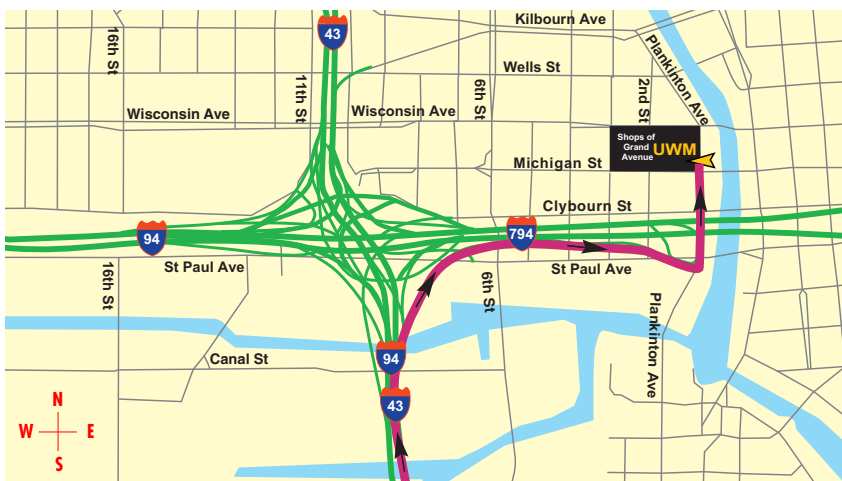

ARRIVING:

Driving Directions TO the University of Wisconsin–Milwaukee, School of Continuing Education

Destination: 161 West Wisconsin Ave., Milwaukee, WI

From the West (Madison)

- I-94 East to I-794
- Exit 1H, James Lovell/St. Paul ramp (just past Chicago ramp)
- Curve left on ramp to James Lovell St.
- Proceed one block on James Lovell St.
- Turn right on Michigan St. eastbound
- Continue east on Michigan six blocks to N. Plankinton Ave.
- Turn left onto Plankinton Ave.
- You will immediately see parking structure entrance on your left, less than one-half block past Michigan St.

From the North (Green Bay)

- I-43 South to I-794 East
- Exit at Plankinton Ave. ramp, eastbound
- Turn slight left onto Plankinton Ave.
- Continue 1.5 blocks
- Parking structure entrance is on your left, one-half block past Michigan St.

From the South (Chicago)

- Head North on I-94/I-43 to I-794 East
- Exit at Plankinton Ave. ramp
- Turn slight left onto Plankinton Ave.
- Continue north 1.5 blocks
- Parking structure entrance is on your left, one-half block past Michigan St.

LEAVING: Driving Directions FROM the University of Wisconsin–Milwaukee, School of Continuing Education

UWM: 161 West Wisconsin Ave., Milwaukee, WI

To the West (Madison)

- Exit Parking Structure onto 2nd St. (one-way to the left)
- Continue 1.5 blocks, turn right onto Clybourn St.
- Continue 5 blocks, road merges into I-94 westbound ramp
- Continue onto I-94 westbound