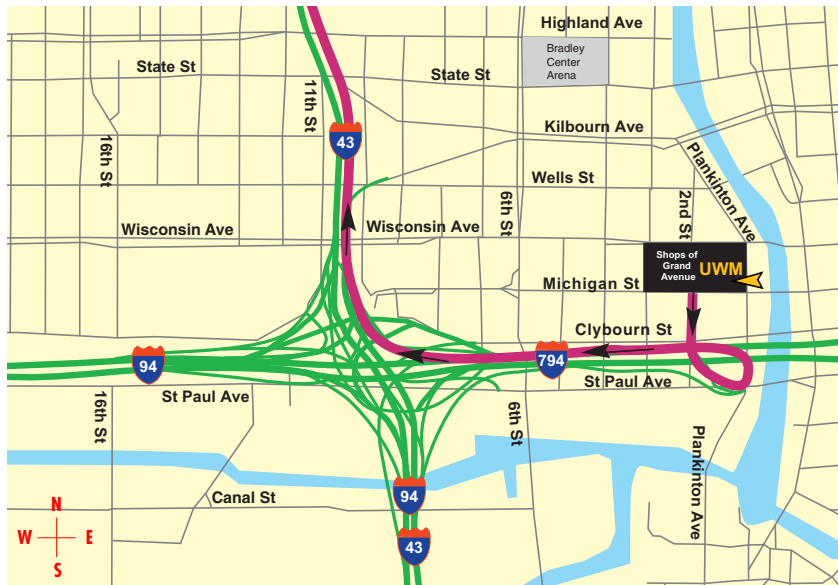

ARRIVING:

Driving Directions TO the University of Wisconsin–Milwaukee, School of Continuing Education

Destination: 161 West Wisconsin Ave., Milwaukee, WI

From the West (Madison)

- I-94 East to I-794
- Exit 1H, James Lovell/St. Paul ramp (just past Chicago ramp)
- Curve left on ramp to James Lovell St.
- Proceed one block on James Lovell St.
- Turn right on Michigan St. eastbound
- Continue east on Michigan six blocks to N. Plankinton Ave.
- Turn left onto Plankinton Ave.
- You will immediately see parking structure entrance on your left, less than one-half block past Michigan St.

From the North (Green Bay)

- I-43 South to I-794 East
- Exit at Plankinton Ave. ramp, eastbound
- Turn slight left onto Plankinton Ave.
- Continue 1.5 blocks
- Parking structure entrance is on your left, one-half block past Michigan St.

From the South (Chicago)

- Head North on I-94/I-43 to I-794 East
- Exit at Plankinton Ave. ramp
- Turn slight left onto Plankinton Ave.
- Continue north 1.5 blocks
- Parking structure entrance is on your left, one-half block past Michigan St.

LEAVING: Driving Directions FROM the University of Wisconsin–Milwaukee, School of Continuing Education

UWM: 161 West Wisconsin Ave., Milwaukee, WI

To the West (Madison)

- Exit Parking Structure onto 2nd St. (one-way to the left)
- Continue 1.5 blocks, turn right onto Clybourn St.
- Continue 5 blocks, road merges into I-94 westbound ramp
- Continue onto I-94 westbound