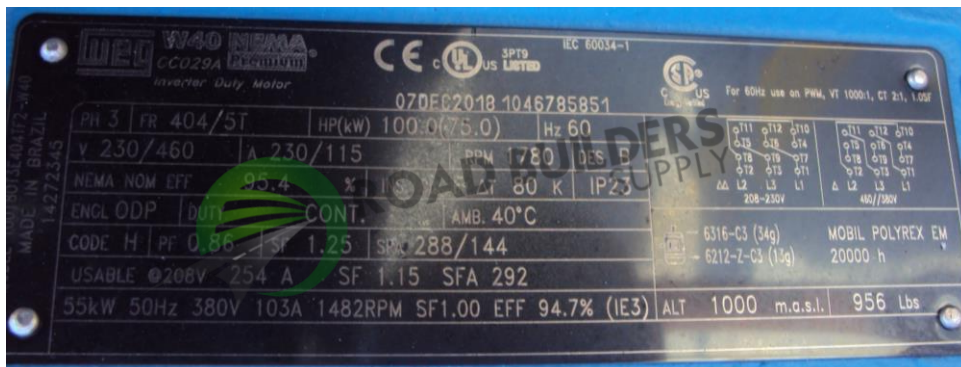

PBH019RBS

AEROPULSE 50000 ACFM PORTABLE BAGHOUSE

- Used Equipment
- Aeropulse 50000 ACFM Portable Baghouse
- New Bags with only a few weeks of running
- Was last used for Calcite drying
- New York Blower Company blower
- WEG motor 100hp