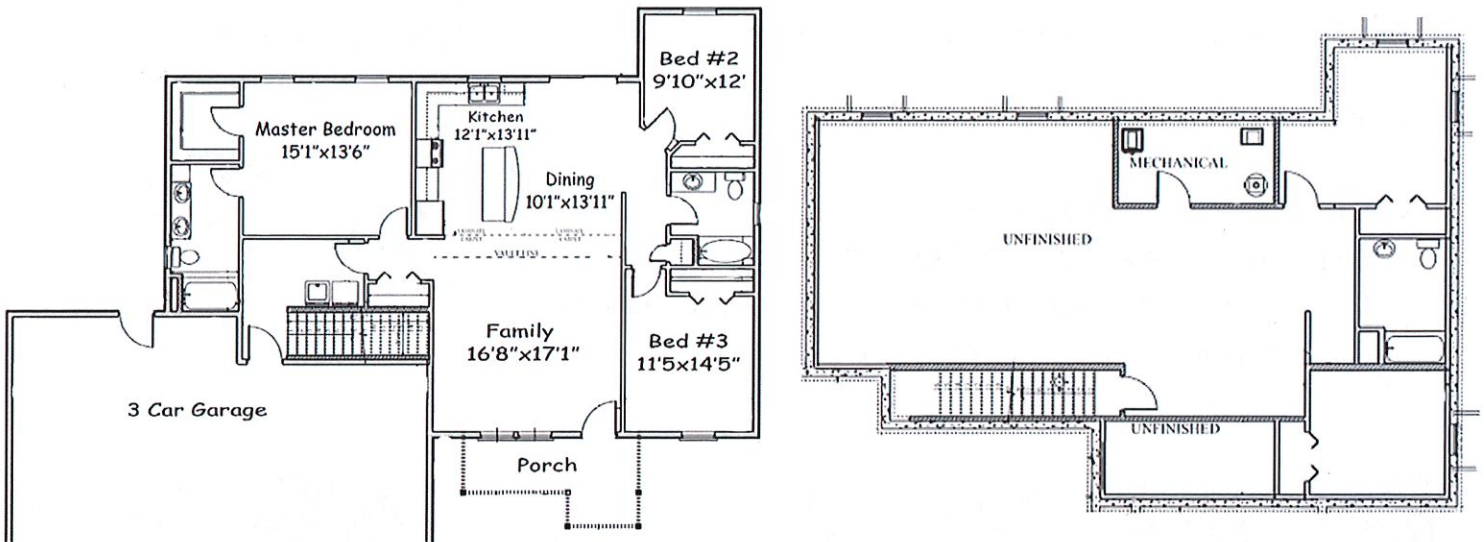

WINDSONG COUNTRY ESTATES 13692 REDWOOD WAY NW

Your dream home is waiting for you!

WCE B6 L2