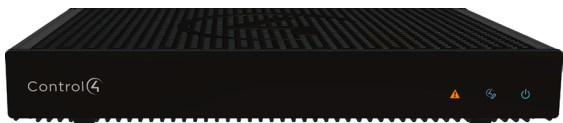

HDMI™
HIGH-DEFINITION MULTIMEDIA INTERFACE