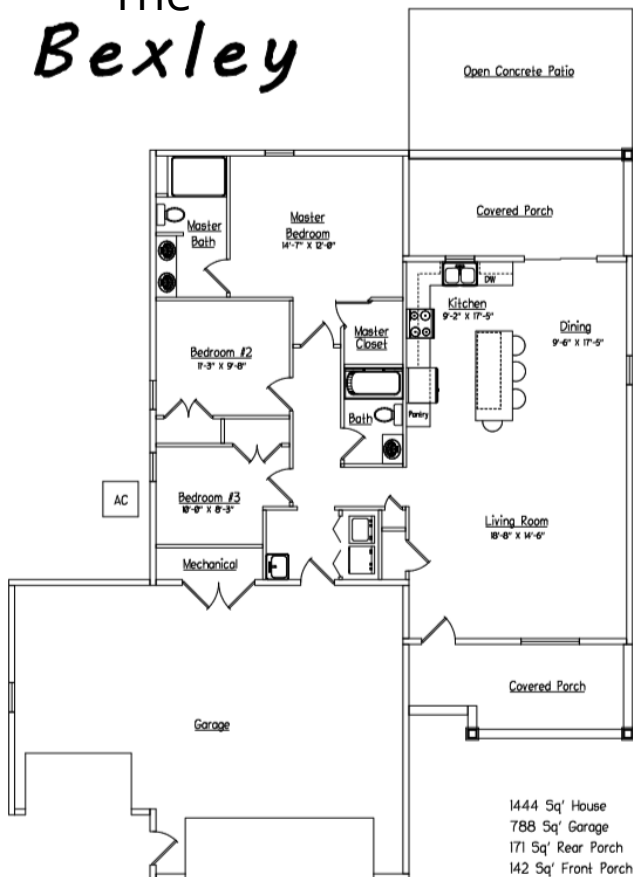

255 Pine Street, Lakeview, Ohio 43331

FOR SALE -TBD

The
Bexley

This 1444 square foot home features 3 bedrooms and 2 full baths. The large living room has an open feel that flows into the dining room. You will appreciate the upgrades in the kitchen such as granite counter tops, crown molding & soft close drawers. The Bexley has a private master suite with his and her vanity for plenty of space, and a walk in closet. Another must in Woodland Park Estates is our over sized garages, this 788 sq. ft. garage is perfect for storage and the extra space for a golf cart or your boat.

THE BEXLEY

WOODLAND PARK ESTATES

The
Bexley

THE PROPERTY

Home Sq Ft : 1444
Bedrooms : 3
Full Baths: 2
Utility Room : Yes
Large Garage
Foundation: Slab

Bexley 1444

For More Information:
Woodland Park Estates Office
610 West Lake Street
Lakeview, OH 43331
937-842-9663