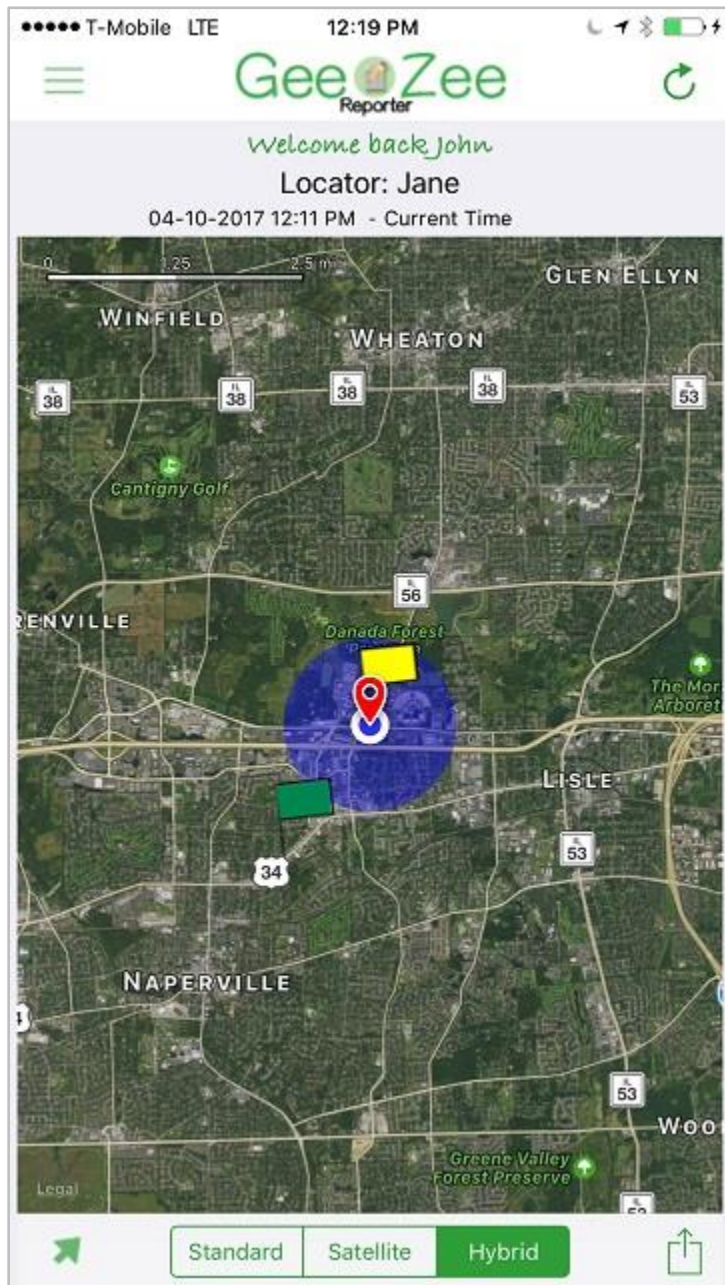

Save Name

Copyright © 2017 XTown Software. All rights reserved.

Note: The locator, i.e., Child, phone will get the following confirmation when alert is sent:

Name

john.doe@gmail.com

Password

Enter your password

- Create Account
- Forgot Password
- Enter Verification Code
- Setup Help
- Request a new verification code
- Contact Us

Pick Me Up notification sent
3080 Warrenville Rd, Lisle, IL 60532
US

longitude: -88.115783
latitude: 41.809214

OK

From Reporter Map screen:

-Click the bottom slide bar at bottom right of main Reporter map screen to show a list of most recent Checkin Notifications.

welcome back john

Locator: Jane

04-10-2017 12:11 PM - Current Time

HOME LOCATION

SAFE LOCATIONS - COUNT(0)

CHECK IN NOTIFICATIONS - COUNT(4), MAX(5)

PICK_ME_UP
Date: 04/11/2017 - 12:18:56 PM
3080 Warrenville Rd, Lisle, IL 60532 US
Latitude: 41.809214
Longitude: -88.115783