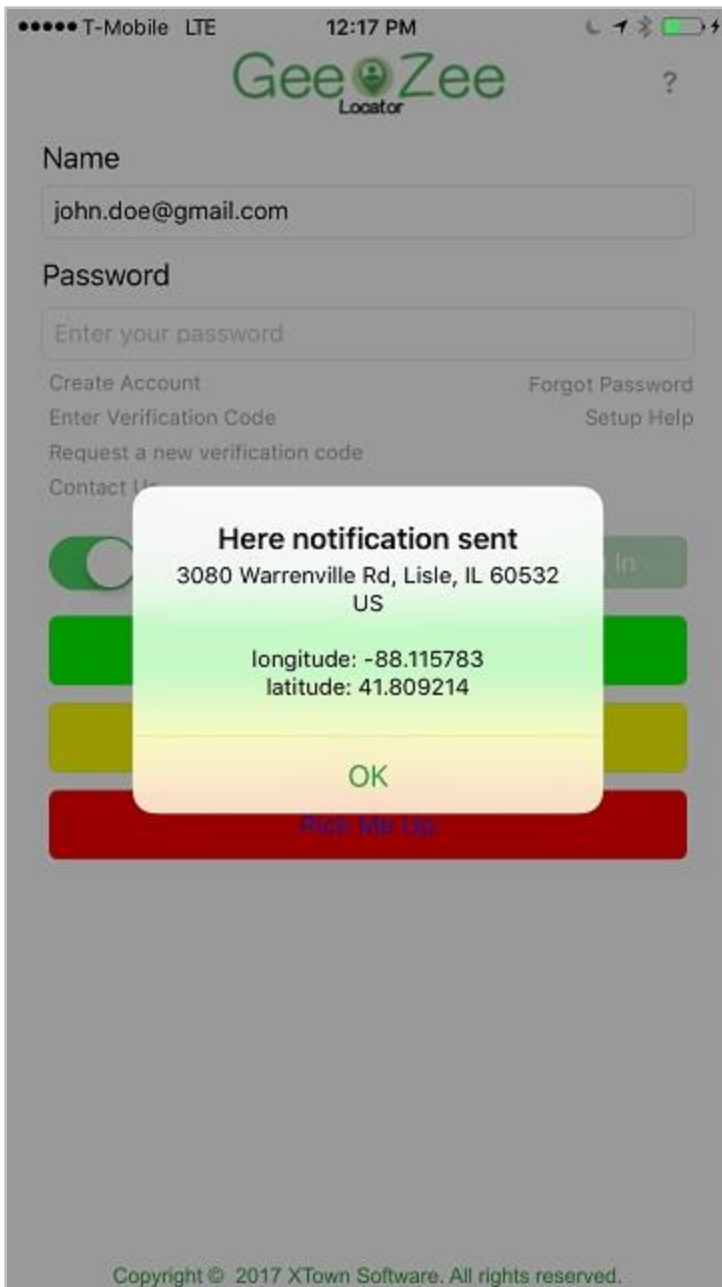

From Locator Login screen:

Copyright © 2017 XTown Software. All rights reserved.

-Click **“Here”** button to send alert to reporter when locator destination is reached.

Note: The reporter, i.e., Parent, phone will see the notification at the top of the locator picture below:

 GEEZEEREPORTER now

I am at: 3080 Warrenville Rd, Lisle, IL 60532 US. Jane
lat: 41.809214 long: -88.115783

Password

[Create Account](#) [Forgot Password](#)
[Enter Verification Code](#) [Setup Help](#)
[Request a new verification code](#)
[Contact Us](#)

Save Name

Copyright © 2017 XTown Software. All rights reserved.

Note: The locator, i.e., Child, phone will get the following confirmation when is alert sent:

-Click **“OK”** button to send silent alert to reporter “I am ok but not feeling comfortable where I am at”.

Note: The reporter, i.e., Parent, phone will see the notification at the top of the locator picture below:

 GEEZEEREPORER now

I am at: 3080 Warrenville Rd, Lisle, IL 60532 US, but uncomfortable. Jane

Password