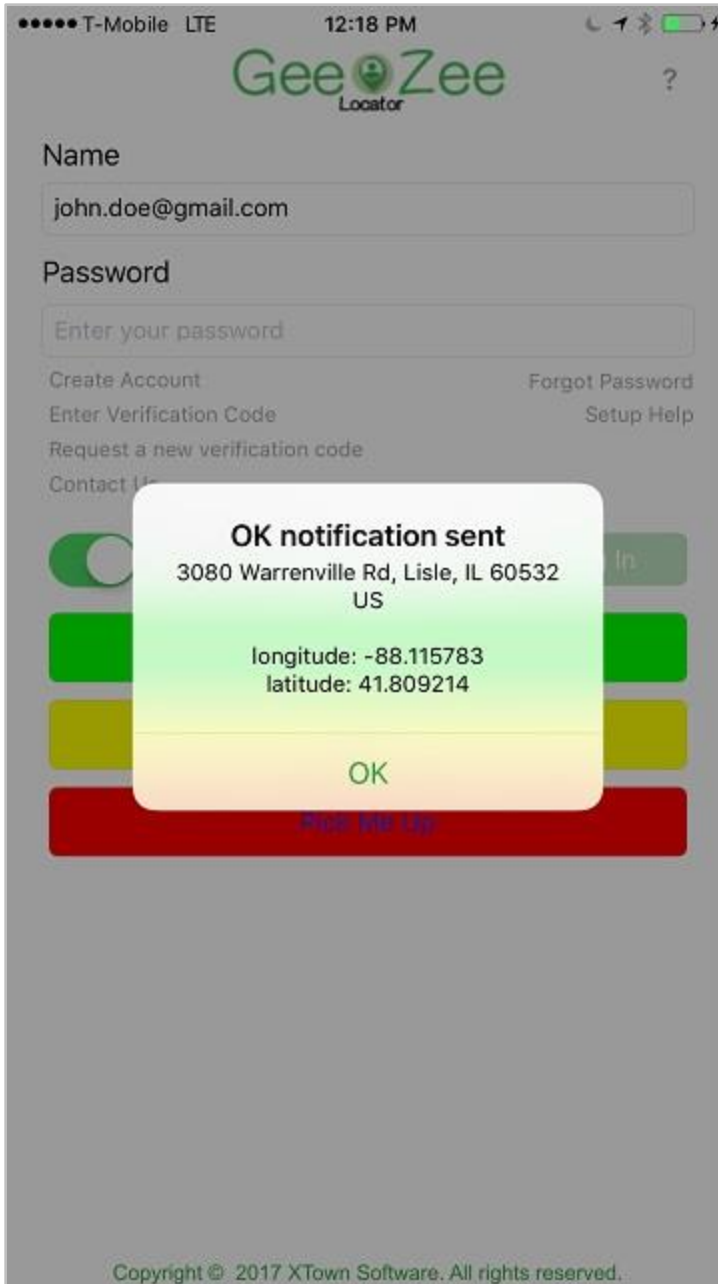

-Click **“Pick Me Up”** button to send silent alert to reporter “I am ready to be picked up where I am at”.

Note: The reporter, i.e., Parent, phone will see the notification at the top of the locator picture below: