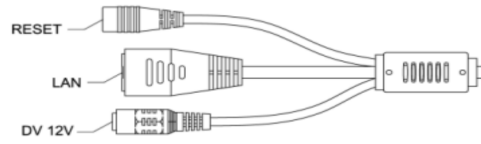

Interface Description