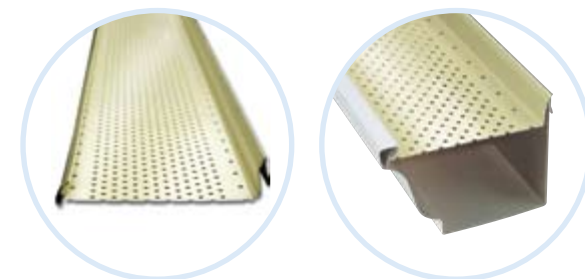

## THE MOST EFFECTIVE PATENTED DESIGN

Leaf Relief® by Ply Gem is more effective than other types of gutter protection at keeping natural debris, such as leaves, twigs and pine needles, from blocking your gutters.

**LEAF RELIEF**  
GUTTER PROTECTION THAT REALLY WORKS  
by PLY GEM

## PRODUCT COMPARISON

PRODUCT COMPARISON	Installed price	100% debris* efficiency	Fits all roof slopes and never requires gutter repositioning	Virtually invisible from the ground	Never caves in	Pest resistant (birds/squirrels)
<b>LEAF RELIEF®</b>	\$\$	✓	✓	✓	✓	✓
Gutter Helmet®	\$\$\$\$				✓	✓
Gutter Topper®	\$\$\$\$				✓	✓
Waterloov®	\$\$\$				✓	✓
Waterfall®	\$\$					

## IT'S GUTTER PROTECTION THAT REALLY WORKS.

Leaf Relief® by Ply Gem can drain 29.7" of rainfall an hour—that's more than the highest rainfall ever recorded (Holt, Missouri 1947 at 12") in one hour. Leaf Relief® is not only the most effective gutter protection system on the market, it is also the most invisible. Leaf Relief® lays flat and fits snugly on top of your gutter.