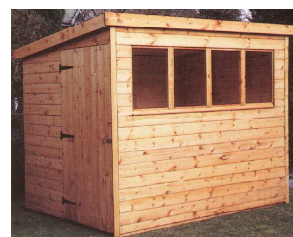

Beeston Concrete Garages Ltd

Timber Shed Price List

Unit c, The Poplars, Beeston, Nott's. Phone: 01159 431919

GOOD STRONG HAND-MADE SHEDS IN FINE SELECTED TIMBER

Size	Tongued & Grooved	Log Lap	Treatment in Gold Cedar	
	T & G boarding on plained 2 x 2 framing, lock & Key all Models All Models T & G	Log Lap boarding on plained 2 x 2 framing, lock & Key all Models All Models T & G	Full Shed	Floor Only
4 x 4	395.00	505.00	30.00	18.00
5 x 4	420.00	535.00		
6 x 4	495.00	620.00	38.00	20.00
6 x 5	515.00	640.00		
6 x 6	575.00	730.00	40.00	22.00
7 x 5	575.00	730.00		
8 x 5	625.00	820.00	45.00	25.00
8 x 6	640.00	845.00		
9 x 6	740.00	980.00		
10 x 6	770.00	1075.00		
10 x 8	960.00	1195.00		
12 x 8	1135.00	1405.00		

Deluxe Summerhouses

	T & G	Log Lap
7 x 5	1100	1280
8 x 6	1275	1540
10 x 6	1445	1735
10 x 8	1575	1895
12 x 8	1750	2100

Dog Kennels

4 x 3.....	289
4 x 4.....	302
6 x 4.....	379

All shed prices include:

- FREE delivery within 10 mile radius
- FREE floor
- FREE glass
- FREE erection to your prepared level base
- All prices include V.A.T.