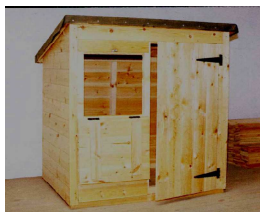

Beeston Concrete Garages Ltd

Timber Shed Price List

Unit c, The Poplars, Beeston, Nott's. Phone: 01159 431919

GOOD STRONG HAND-MADE SHEDS IN FINE SELECTED TIMBER

Size	Tongued & Grooved	Log Lap	Treatment in Gold Cedar	
	T & G boarding on plained 2 x 2 framing, lock & Key all Models All Models T & G	Log Lap boarding on plained 2 x 2 framing, lock & Key all Models All Models T & G	Full Shed	Floor Only
4 x 4	395.00	505.00	30.00	18.00
5 x 4	420.00	535.00		
6 x 4	495.00	620.00	38.00	20.00
6 x 5	515.00	640.00		
6 x 6	575.00	730.00	40.00	22.00
7 x 5	575.00	730.00		
8 x 5	625.00	820.00	45.00	25.00
8 x 6	640.00	845.00		
9 x 6	740.00	980.00		
10 x 6	770.00	1075.00		
10 x 8	960.00	1195.00		
12 x 8	1135.00	1405.00		

Deluxe Summerhouses

	T & G	Log Lap
7 x 5	1100	1280
8 x 6	1275	1540
10 x 6	1445	1735
10 x 8	1575	1895
12 x 8	1750	2100

Dog Kennels

4 x 3.....	289
4 x 4.....	302
6 x 4.....	379

All shed prices include:

- FREE delivery within 10 mile radius
- FREE floor
- FREE glass
- FREE erection to your prepared level base
- All prices include V.A.T.