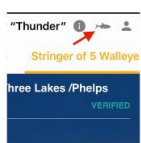

➔ What do I do when the event starts?

Open the FishDonkey App.
That's the home screen.
Tap on the event name.
Tap on Leaderboard.

➔ Digital Livewell Photos on Leaderboard

The fish icon is your Digital Livewell. It will show fish that are waiting to get on the leaderboard. When you return to good reception, simply tap your livewell and leave it open until all fish are RECEIVED.