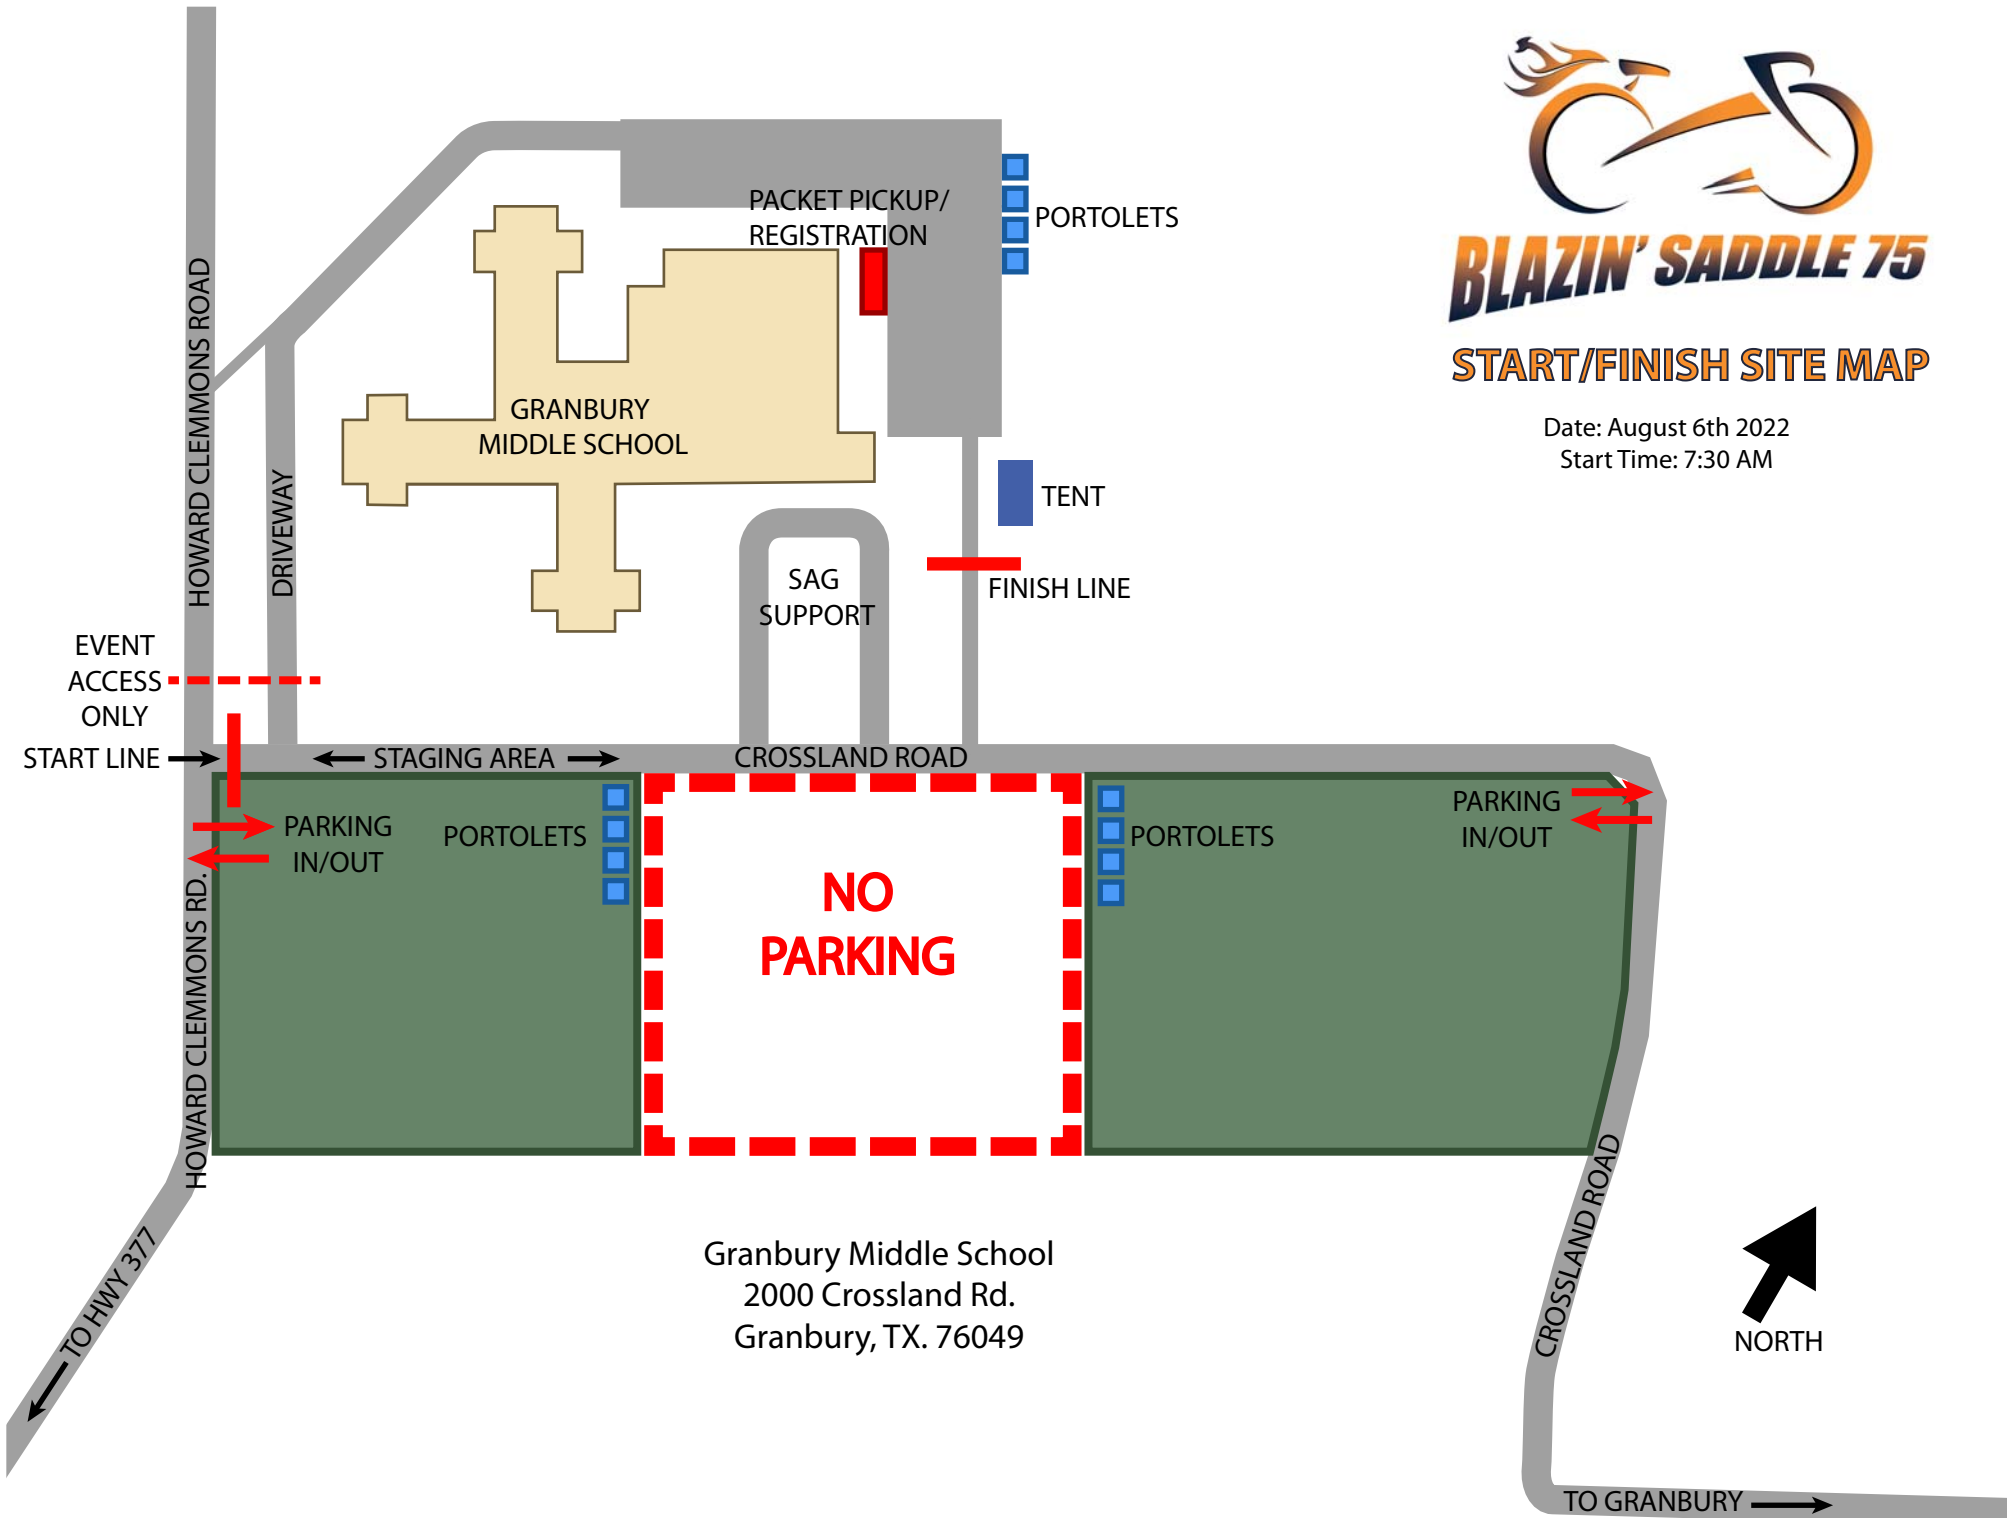

BLAZIN' SADDLE 75

START/FINISH SITE MAP

Date: August 6th 2022
Start Time: 7:30 AM

Granbury Middle School
2000 Crossland Rd.
Granbury, TX. 76049