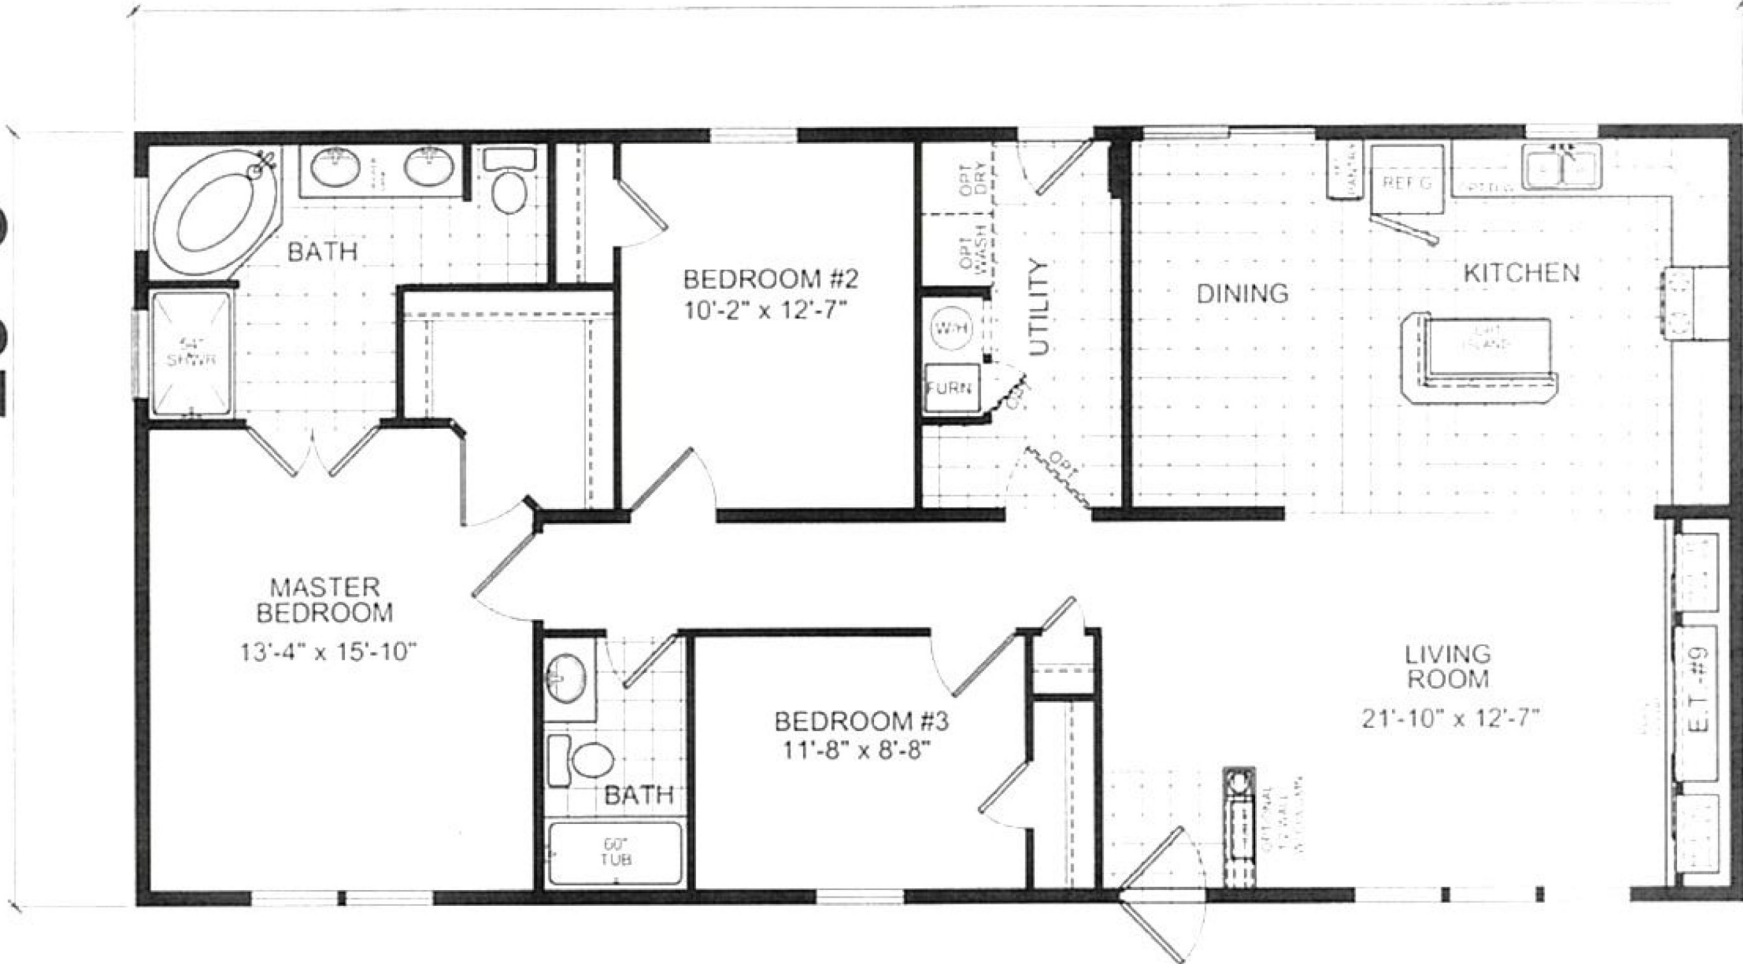

CROWN : STOCK

56'-0"

26'-8"

**MODEL 122-A-45631**

3 BEDROOM, 2 BATH  
NOMINAL SIZE: 28' X 60'  
ACTUAL SIZE: 26'-8" X 56'-0"  
TOTAL AREA: 1493 SQ. FT.

PRELIMINARY PLAN  
FOR REVIEW ONLY