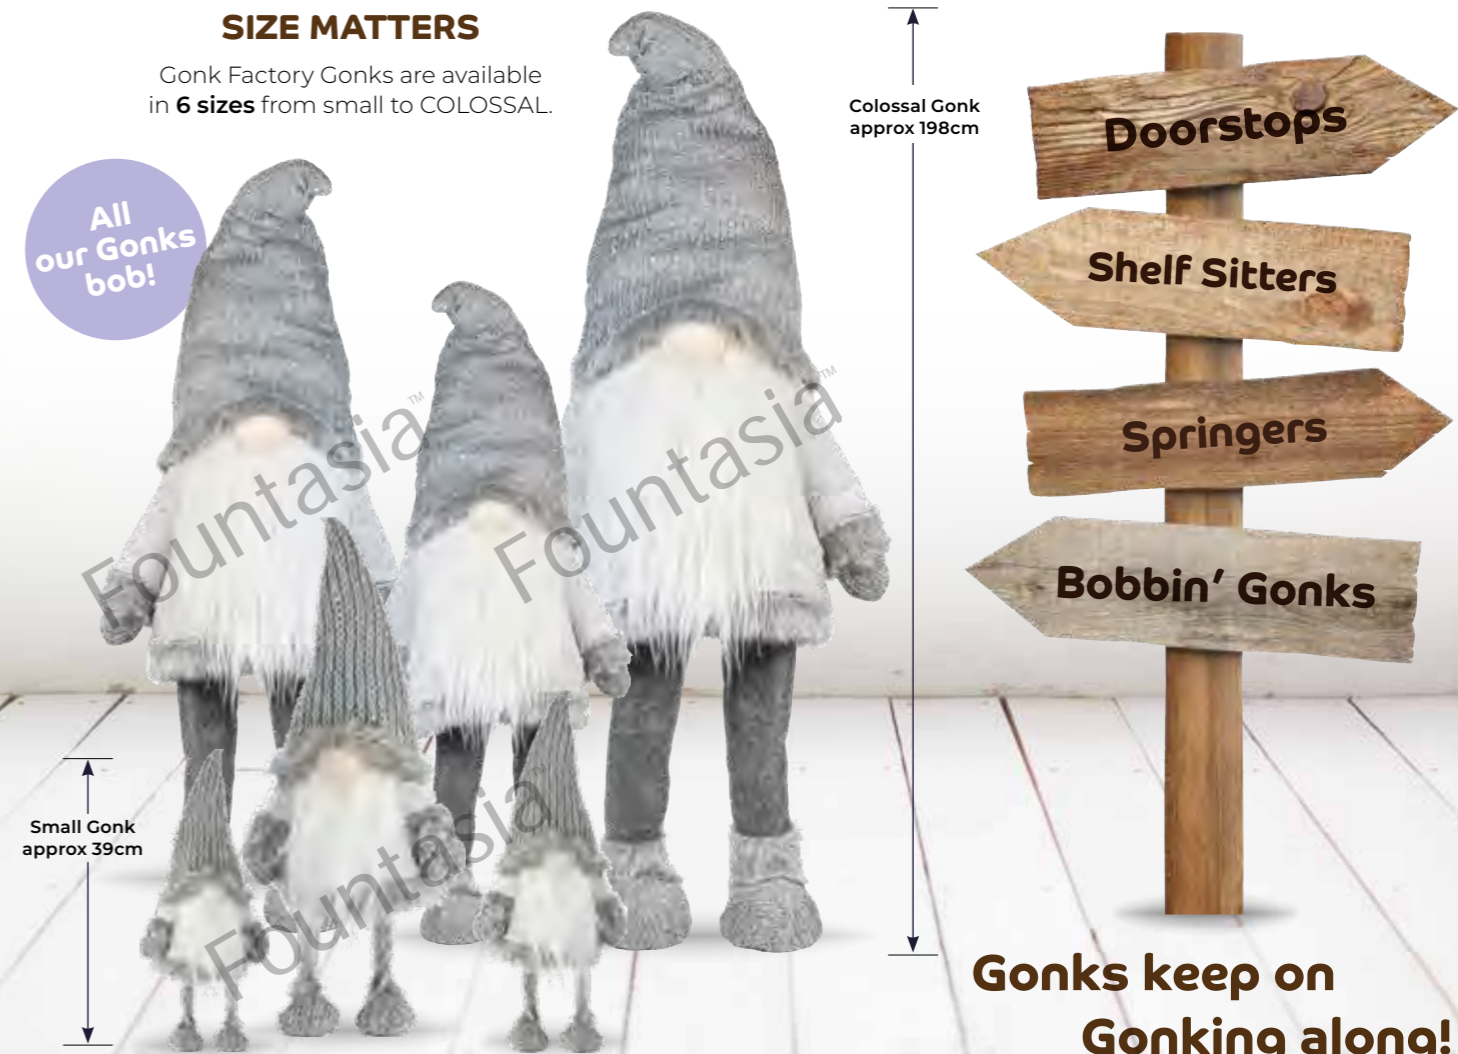

#### DISPLAY STANDS

72-75

The  
**GONK** Factory

Gonks, in their festive colours, are the much loved quirky characters that bring a spirit of fun to Christmas décor as they just go bobbin along. Statues, Springers, Noggins, Minis, Doorstops and Shelf Sitters. Gonks go everywhere!

**STYLE COUNTS**

The Gonk family has grown!  
Popular characters are joined by **NEW friends** in **9 festive colours** and materials for a Christmas fun décor, Gonk style!

**GONK EXTRAS**

The Gonk Factory has created an innovative range of Gonk friends and accessories including...

**SIZE MATTERS**

Gonk Factory Gonks are available in **6 sizes** from small to COLOSSAL.

**Gonks keep on  
Gonking along!**