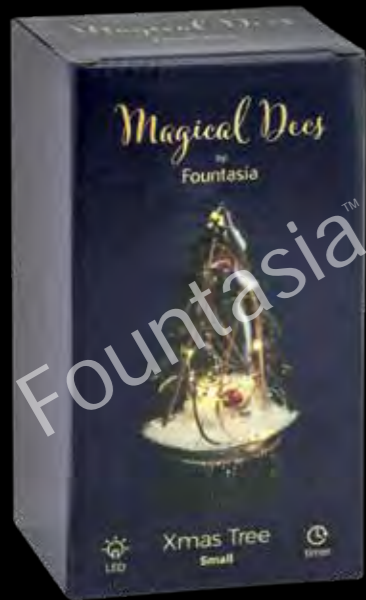

Magical Decs

Berry

with static white LED lights.
INDOOR

Winter Berry designer Decs with elegant twig patterns, gift boxed, in Vase, Christmas Tree, Globe and Present designs with warm white, time controlled, festive starlights.

Vase - Medium
(requires 3x AA batteries)
H: 25 x W: 8 x D: 8cm

421198-12-3.75