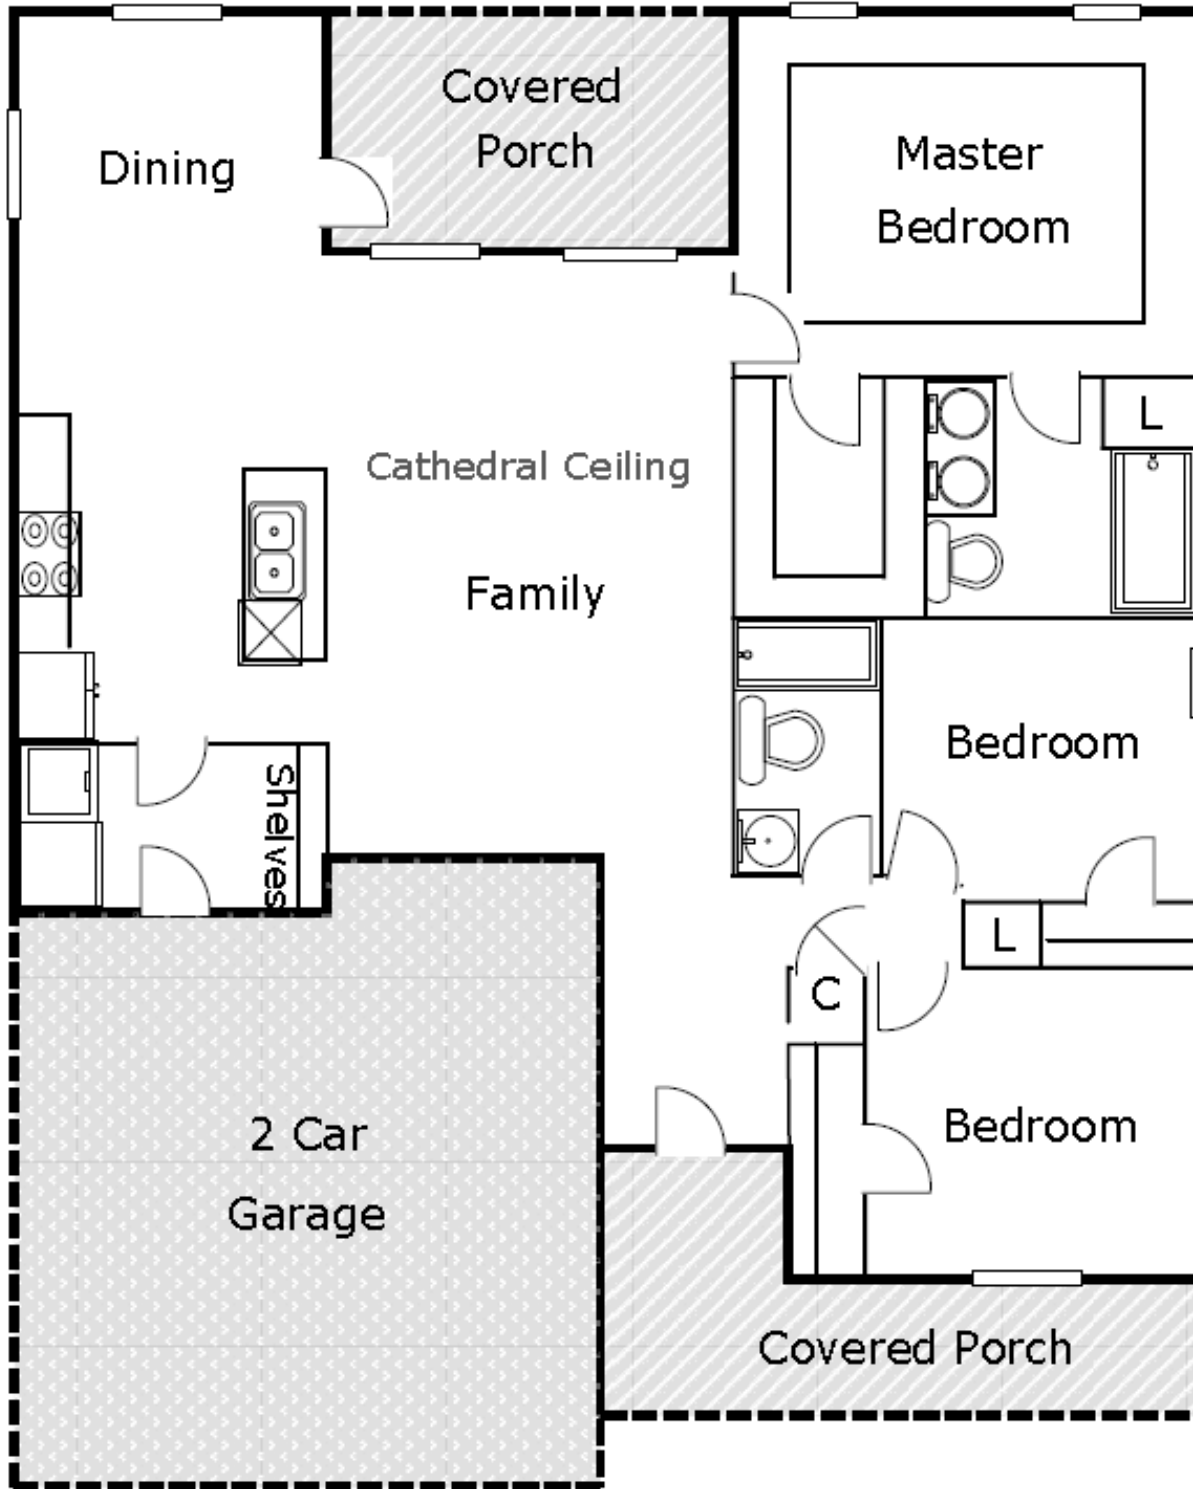

ECH

The Restful Roost

These drawing are instruments of service and remain property of the designer.

© Copyright 2015
Emerald City
Homes
All Rights Reserved

First Floor Plan

- 1507 Heated SF
- Front Porch 142 SF
- Rear Porch 130 SF
- Garage 469 SF