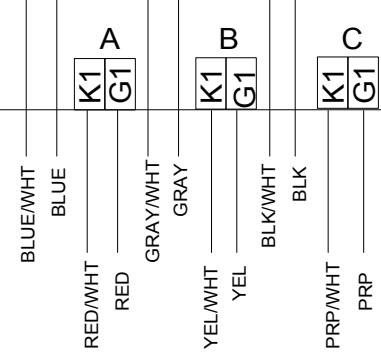

T-16A

OPTION CARD X2
 DIRECT CONTROL X1

J1
 REMOVE FOR 50 Hz → X3

CONNECT TO PHASE INDICATOR

THESE COME FROM (TB1)
 LOCATED ON YOUR PTR6001

T-16A FIRING BOARD RETROFIT			
SCALE	NONE	APPROVED BY:	DRAWN BY SO
DATE	5/7/10		
Model	Serial		
BELLWOOD, ILL.	U.S.A.		DRAWING # 6001 TO T-16A