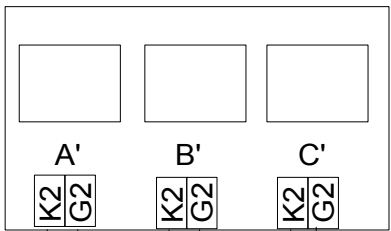

T-16A

OPTION CARD X2
 DIRECT CONTROL X1

J1
 REMOVE FOR 50 Hz → X3

CONNECT TO PHASE INDICATOR

THESE COME FROM (TB1)
 LOCATED ON YOUR PTR6001

T-16A FIRING BOARD RETROFIT			
SCALE	NONE	APPROVED BY:	DRAWN BY SO
DATE	5/7/10		
Model	Serial		
BELLWOOD, ILL.	U.S.A.		DRAWING # 6001 TO T-16A