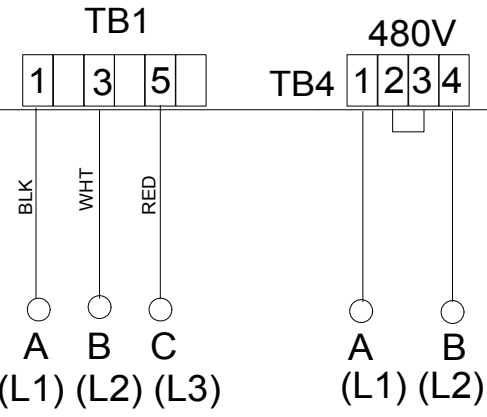

T-16A

OPTION CARD X2
 DIRECT CONTROL X1

J1
 REMOVE FOR 50 Hz → X3

CONNECT TO PHASE INDICATOR

THESE COME FROM (TB1)
 LOCATED ON YOUR PTR6001

T-16A FIRING BOARD RETROFIT			
SCALE	NONE	APPROVED BY:	DRAWN BY SO
DATE	5/7/10		
Model	Serial		
BELLWOOD, ILL.	U.S.A.		DRAWING # 6001 TO T-16A