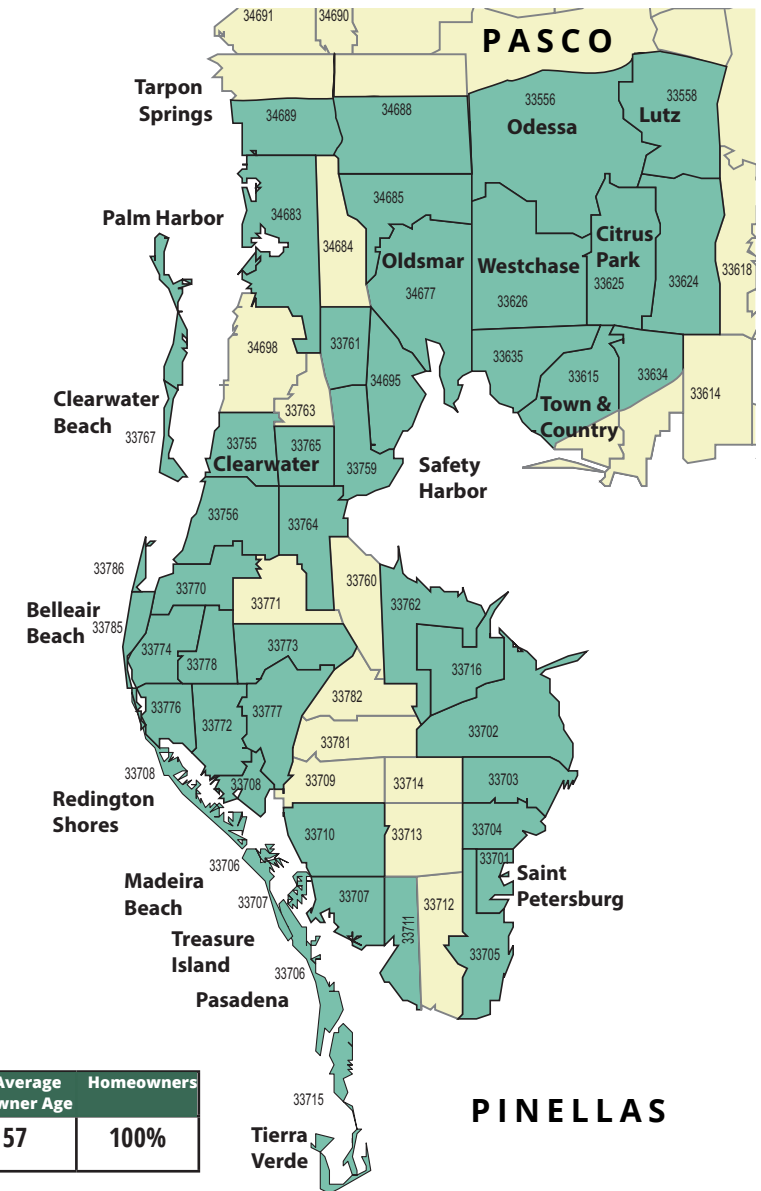

Demographics Average

Average Net worth	Average Income	Average Home Value	Zip Codes Targets	Average Owner Age	Homeowners
$1.2 M	$102,717	$417,455	41	57	100%