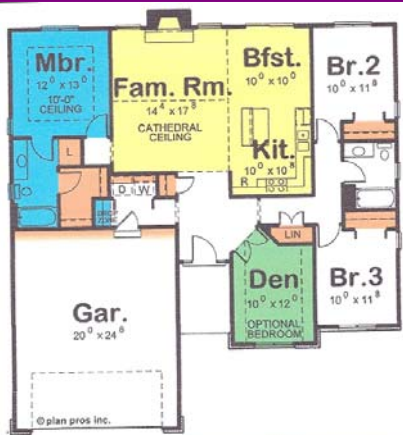

ANOTHER QUALITY BUILT TROY DAVIS HOME

Jalene Model

1,702 Main Level Sq. Ft.

285 Bonus Room Sq. Ft.

1,987 Finished Sq.Ft.

Garage (515 sq ft)

All prices and information are subject to change without prior notice.