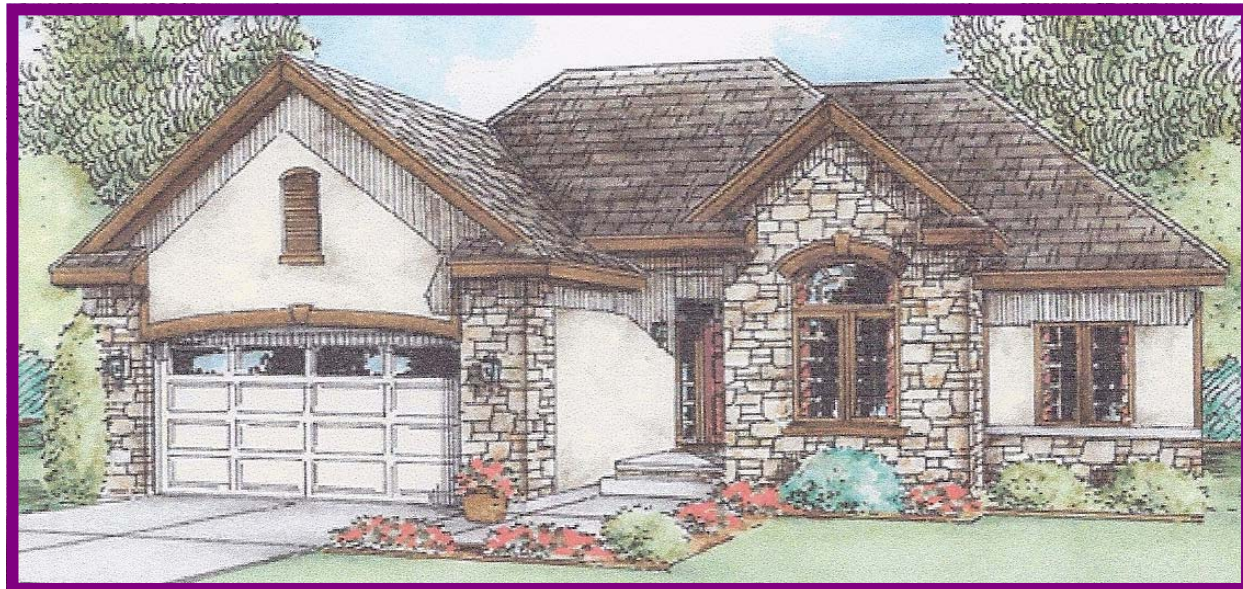

ANOTHER QUALITY BUILT TROY DAVIS HOME

Jalene Model

1,702 Main Level Sq. Ft.

285 Bonus Room Sq. Ft.

1,987 Finished Sq.Ft.

Garage (515 sq ft)

All prices and information are subject to change without prior notice.