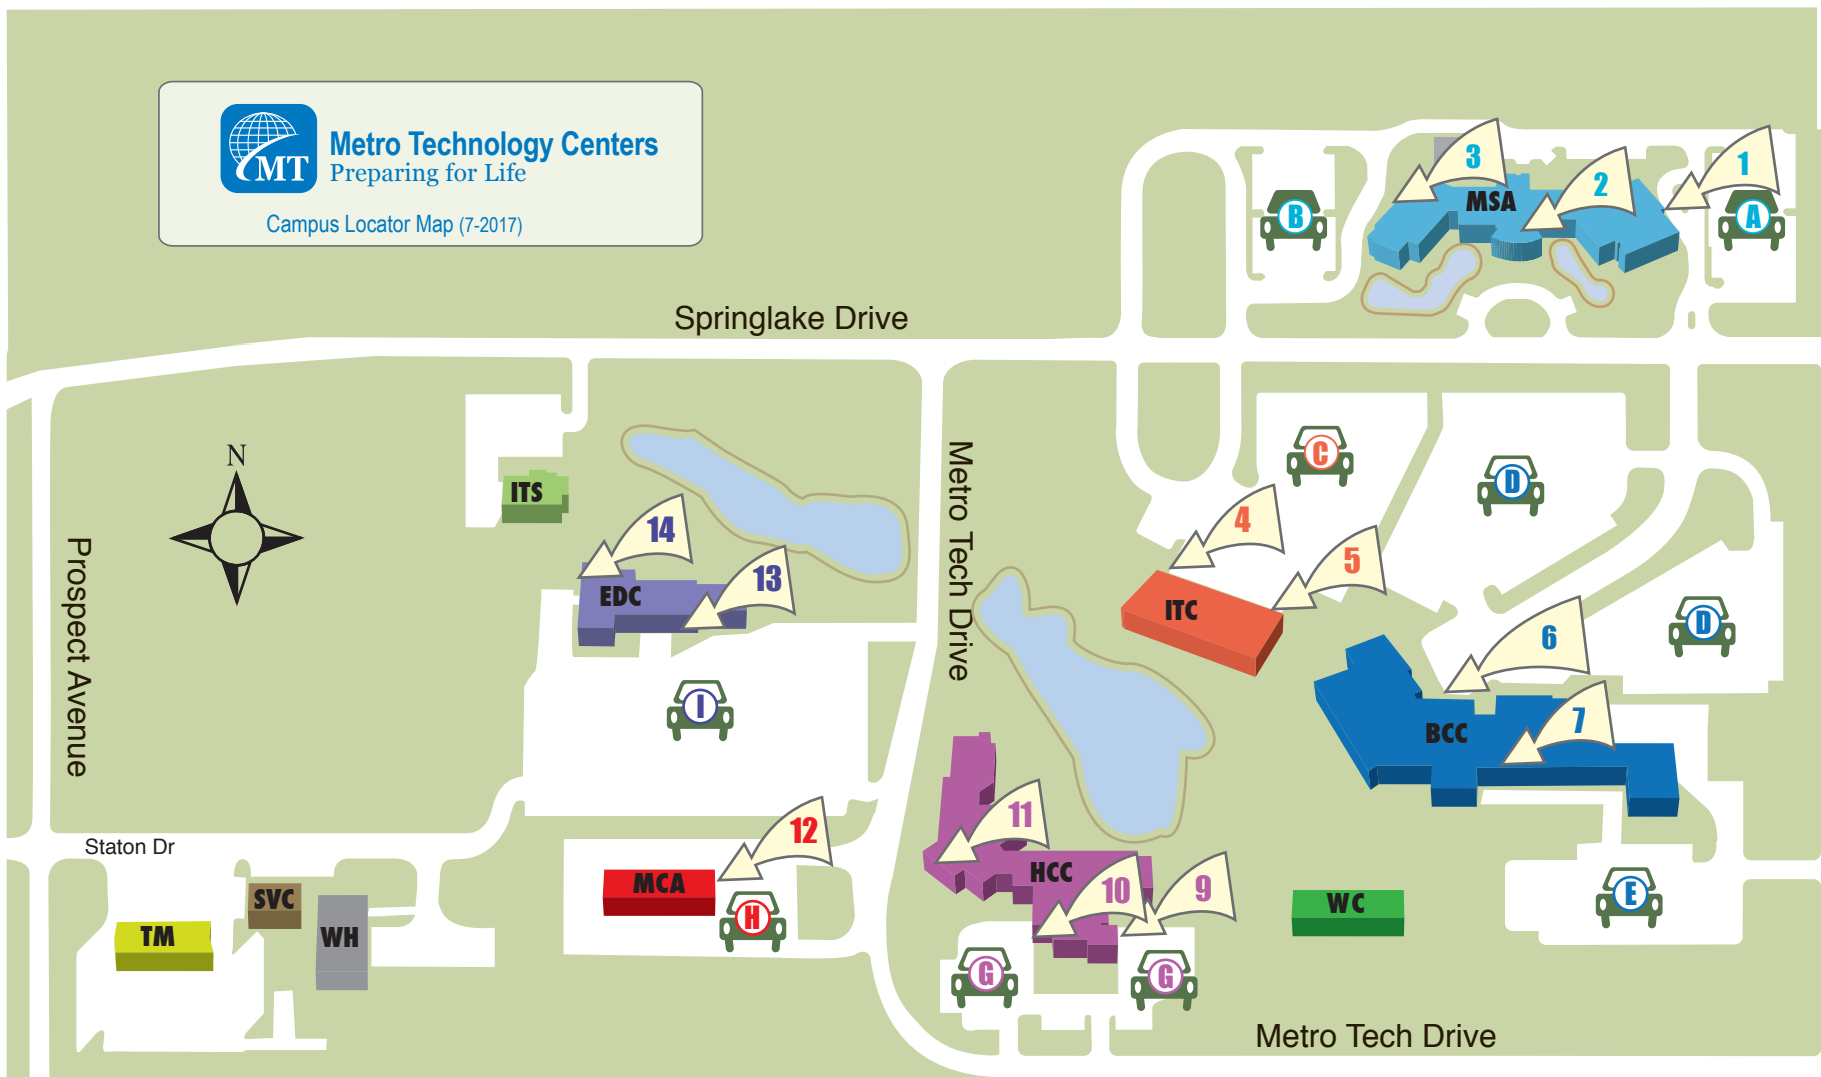

Metro Technology Centers Preparing for Life

Campus Locator Map (7-2017)

LEGEND

- BCC Business Conference Center (entry 6 and 7) • 1900 Springlake Drive
- CCC Child Care Training Center (entry 8) • 3901 Martin Luther King Avenue
- EDC Economic Development Center (entry 13 and 14) • 1700 Springlake Drive
- ITS Information Technology Services • 1600 Springlake Drive
- HCC Health Careers Center (entry 9, 10 and 11) • 1720 Springlake Drive
- ITC Information Technology Center (entry 4 and 5) • 1800 Springlake Drive
- MSA Metro Science Academy (entry 1, 2 and 3) • 1901 Springlake Drive
- MCA Metro Career Academy (entry 12) • 1700 Staton Dr.
- SVC Service Center • 1520 Staton Drive
- TM Transportation & Maintenance • 1500 Staton Drive
- WC Wellness Center • 1750 Metro Tech Drive
- WH Warehouse (shipping & receiving) • 1524 Staton Drive

Martin Luther King Avenue