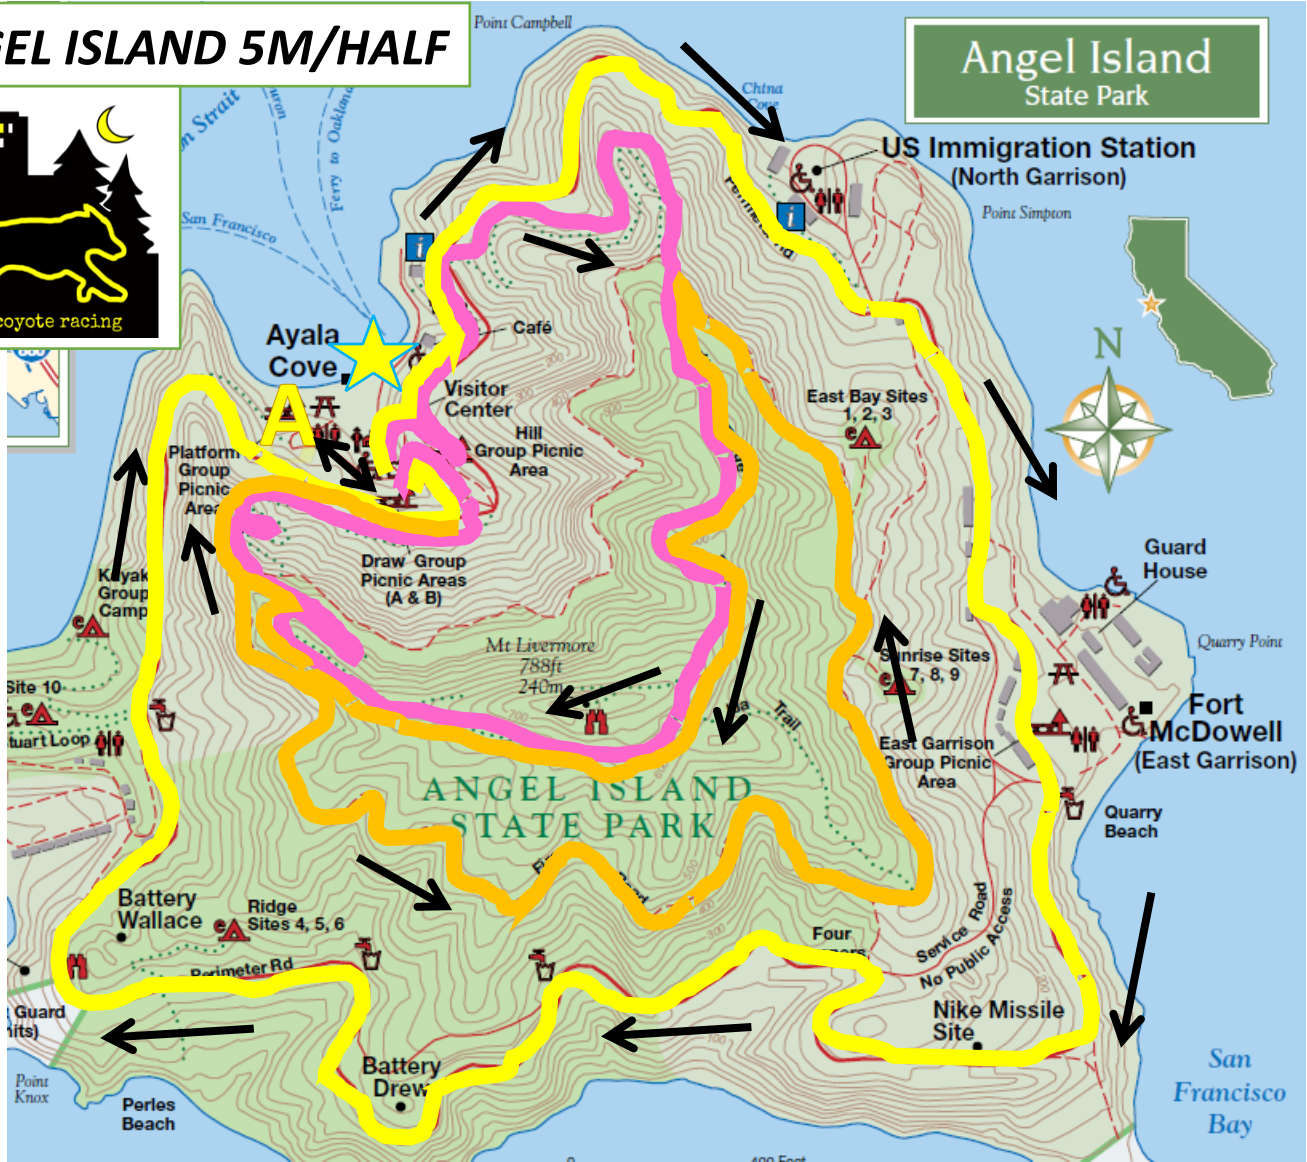

ANGEL ISLAND 5M/HALF

5M – PINK LOOP

Start/Finish

Aid Station

HALF MARATHON – ORANGE LOOP AND THEN YELLOW LOOP