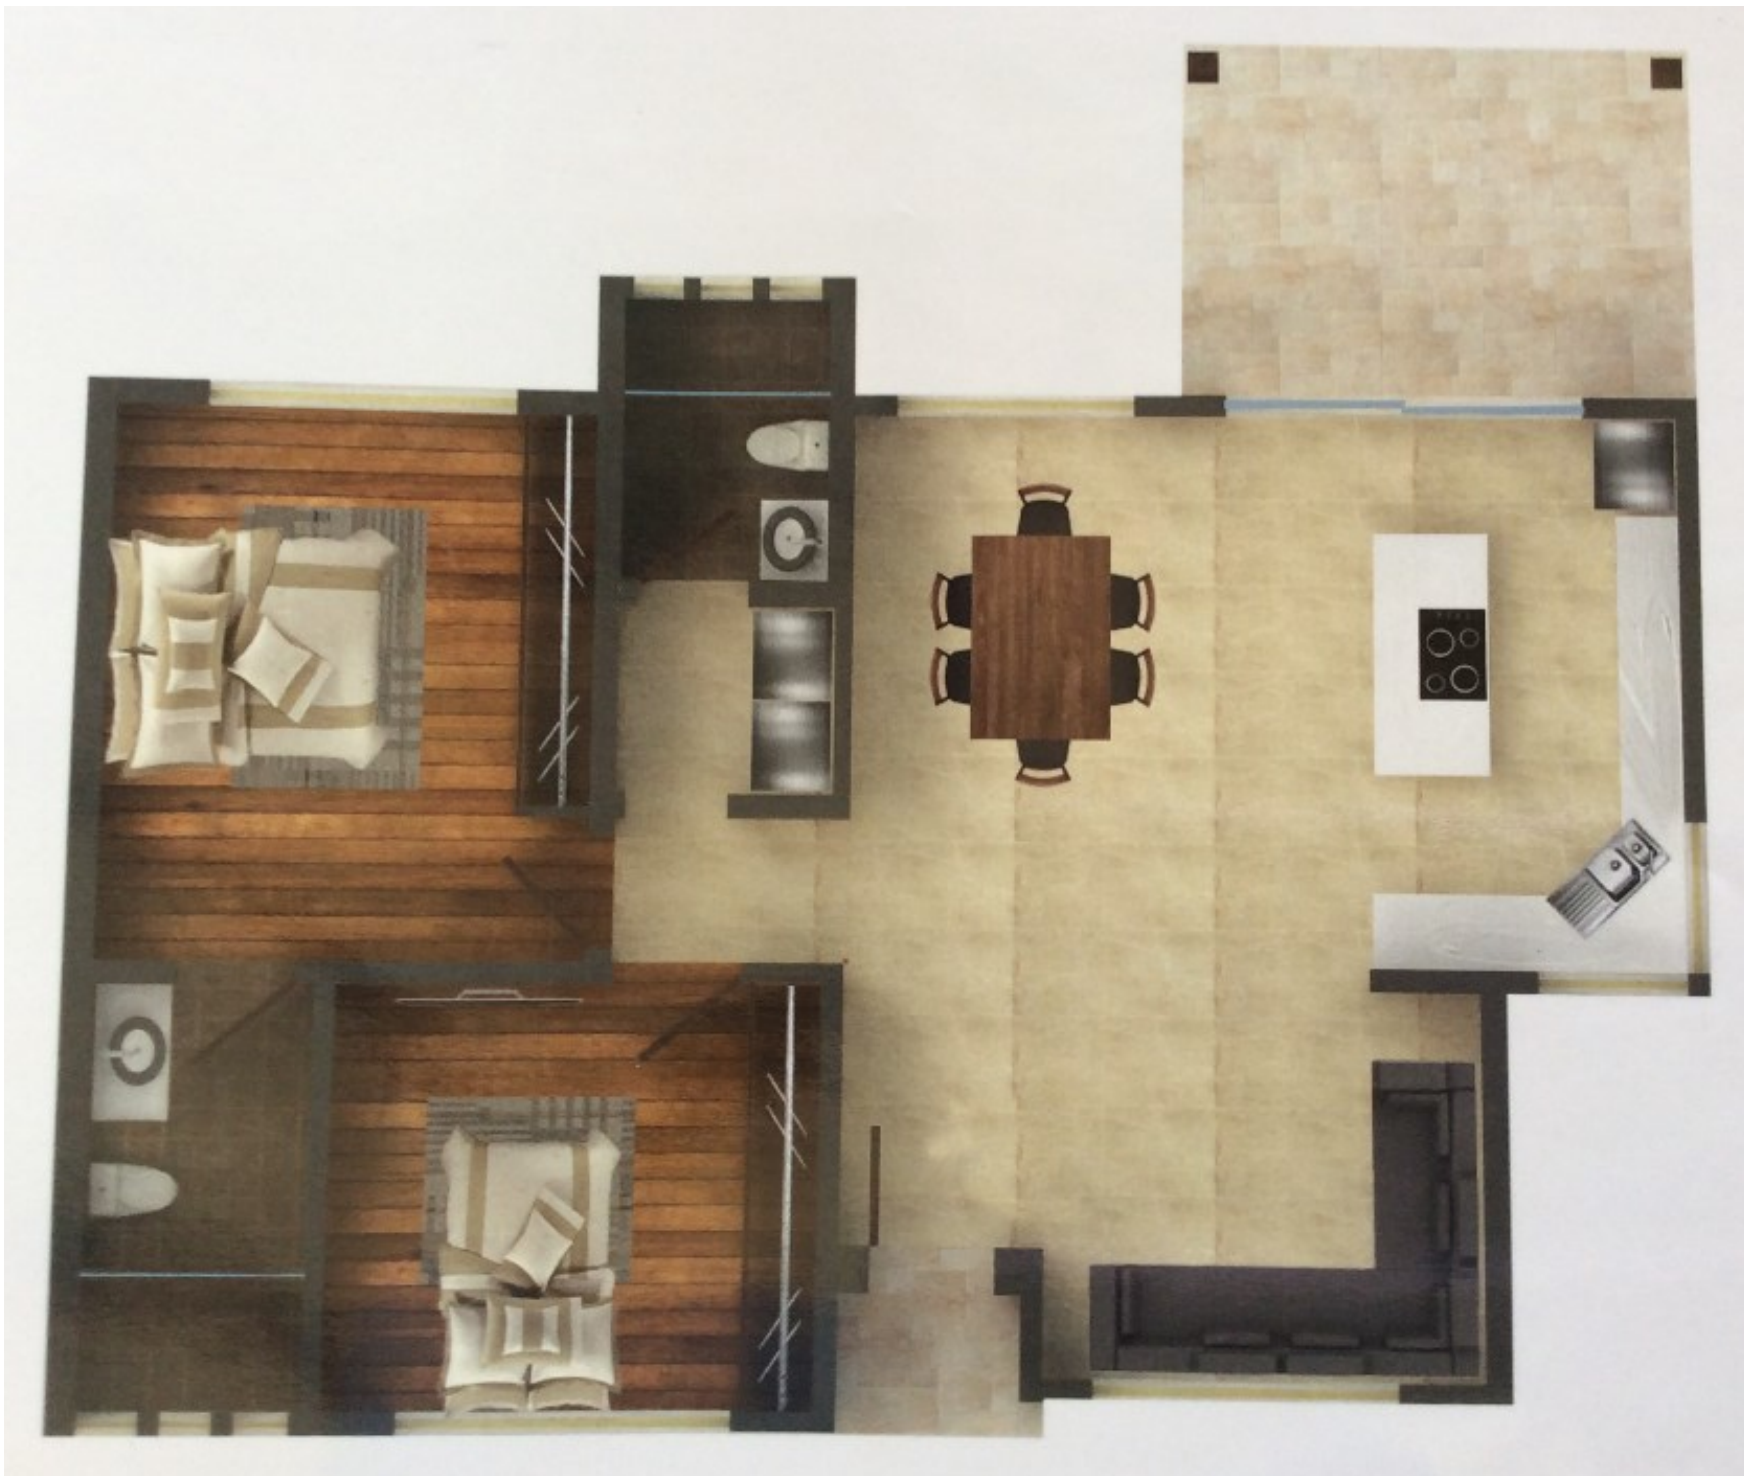

VILLA TYPE G

[New Phase not yet started]

Availability — Villas 59, 60, 88, 89,
134, 135, 136, 137, 138, 139, 140 &
141

[Approximate size in square feet]

Living Space = 1190

Porch = 167

Total = 1357

2 Bedrooms / 2 Baths