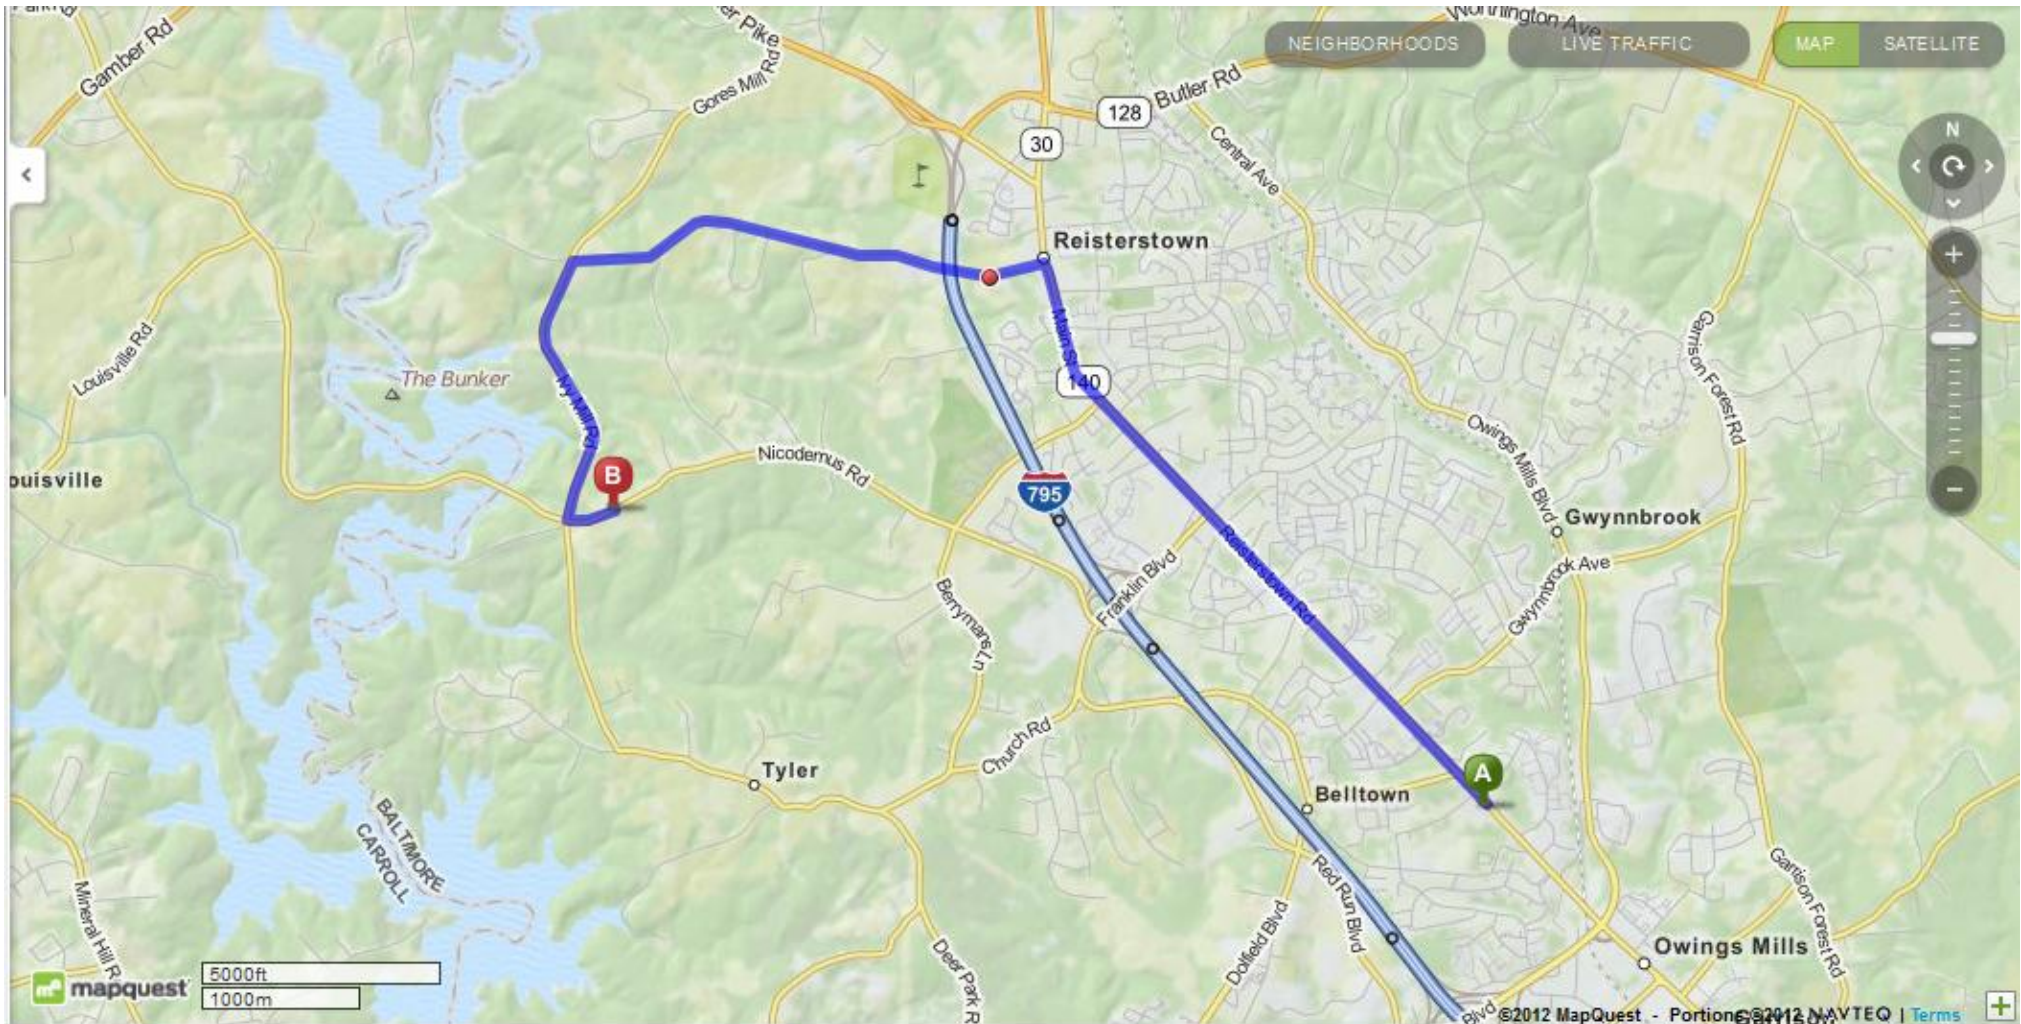

From Reisterstown and Owings Mills area

From Reisterstown and Owings Mills area

Reisterstown Rd. to Cockeysmill Rd.

Left on Ivy Mill Rd.

Left on Nicodemus Rd.

2/10 of mile to Baltimore Humane Society on right