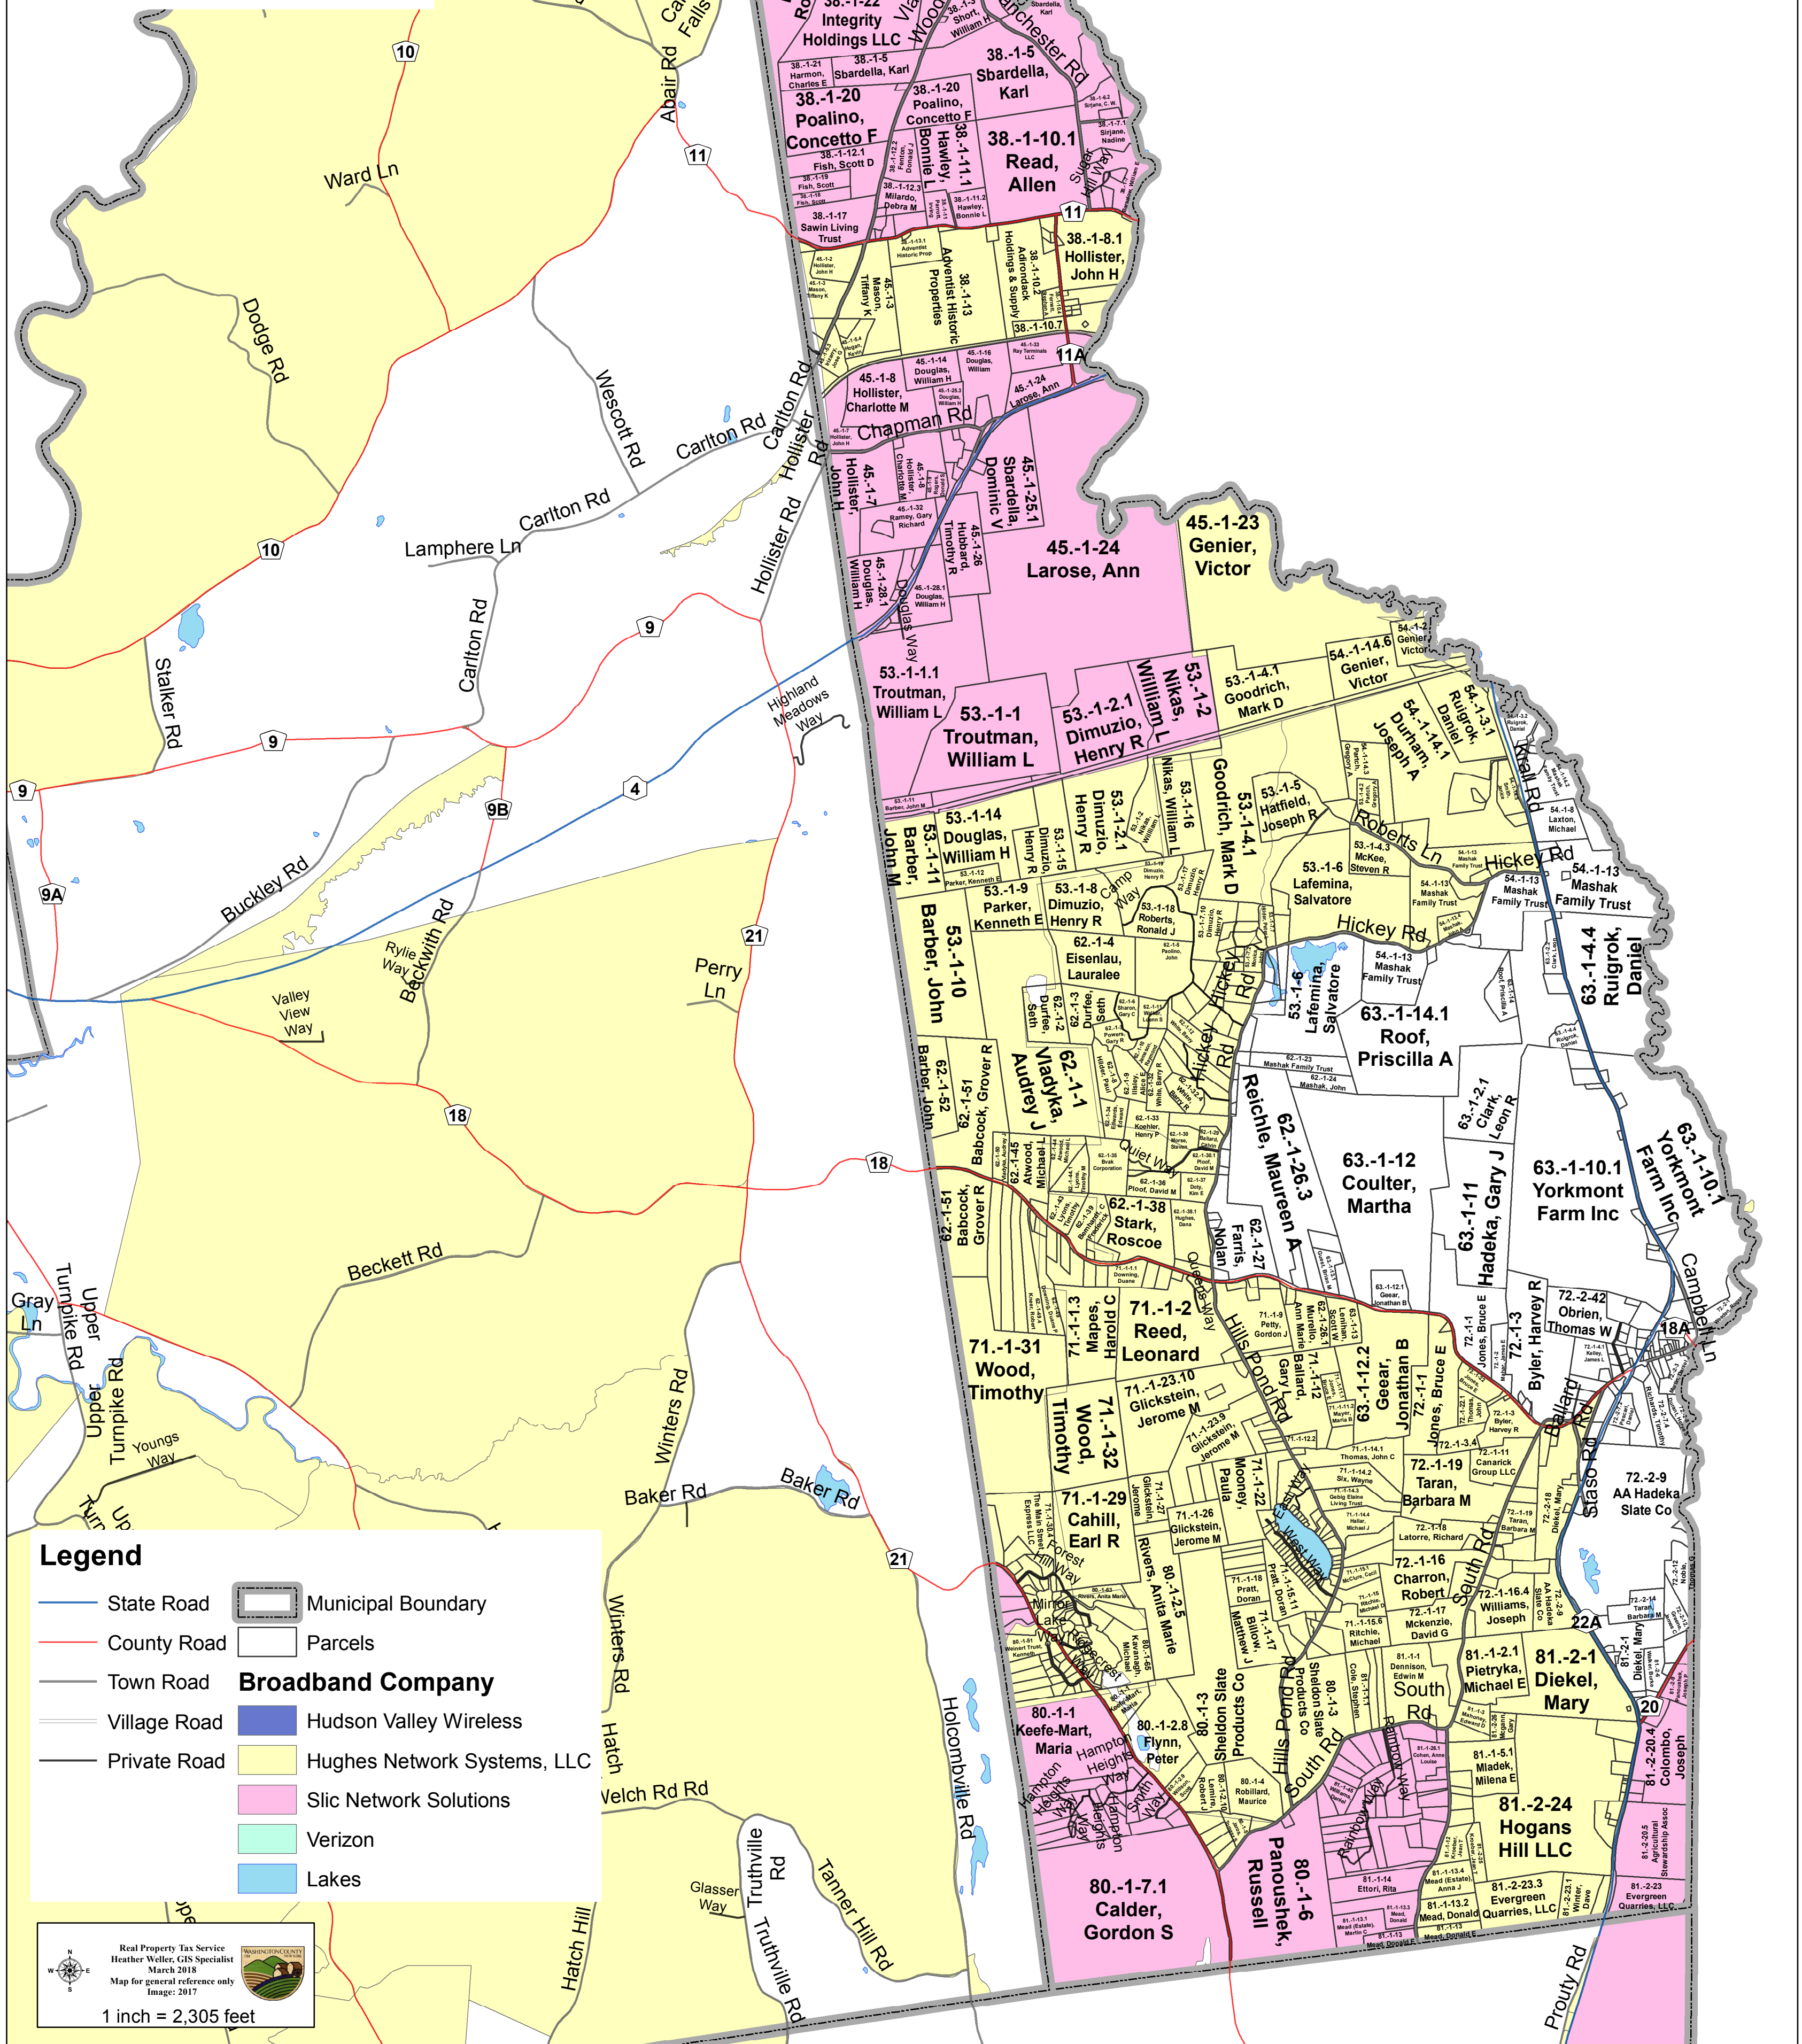

# Hampton Phase 3 Awards

**Legend**

- State Road
- County Road
- Town Road
- Village Road
- Private Road
- Municipal Boundary
- Parcels

**Broadband Company**

- Hudson Valley Wireless
- Hughes Network Systems, LLC
- Slic Network Solutions
- Verizon
- Lakes

Real Property Tax Service  
Heather Weller, GIS Specialist  
March 2018  
Map for general reference only  
Image: 2017

1 inch = 2,305 feet