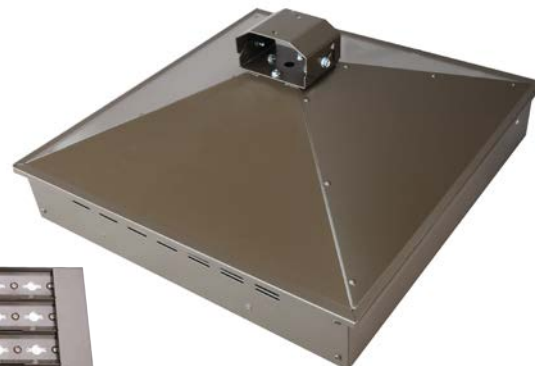

ISON™ AG LED Fixture

AG Series

Features and Specifications

Market Applications

Luminaire designed to replace existing 320–400 watts hook mounted HID fixtures in a variety of Agricultural applications. Typically mounts 14' - 35' from floor. 50,000-hour expected useful life under IESNA test conditions.

Certification

IP55. UL Listed for wet locations.

Construction

All-aluminum housing with dust resistant tent and built in bracket. 8 LED arrays. Assembled in electrostatic protected area to ensure integrity of components.

Electrical

120-277v. 123-watt and 173-watt available.

Optics

Eight LED arrays with six chips per array. G3 general application lenses with angled side reflectors.

Finish

Bronze thermoset powder-coat standard.

Warranty

Orion ISON LED fixtures are covered by a five-year limited warranty, including bronze finish. Accessories and individual components are covered by separate OEM supplier warranties.

Required Ordering Information

1 Select	AG
Series	
AG	AG LED

2 Select	
Wattage	
123W	123 Watts
173W	173 Watts

3 Select	LED
Lighting Technology	
LED	LED

4 Select	50
Color Temperature	
50	5000 K

5 Select	
Connector Options	
6W	6' Whip
11W	11' Whip

6 Select	
Voltage	
(blank)	UNV voltage
480	480v internal driver*

*Available for 173w only