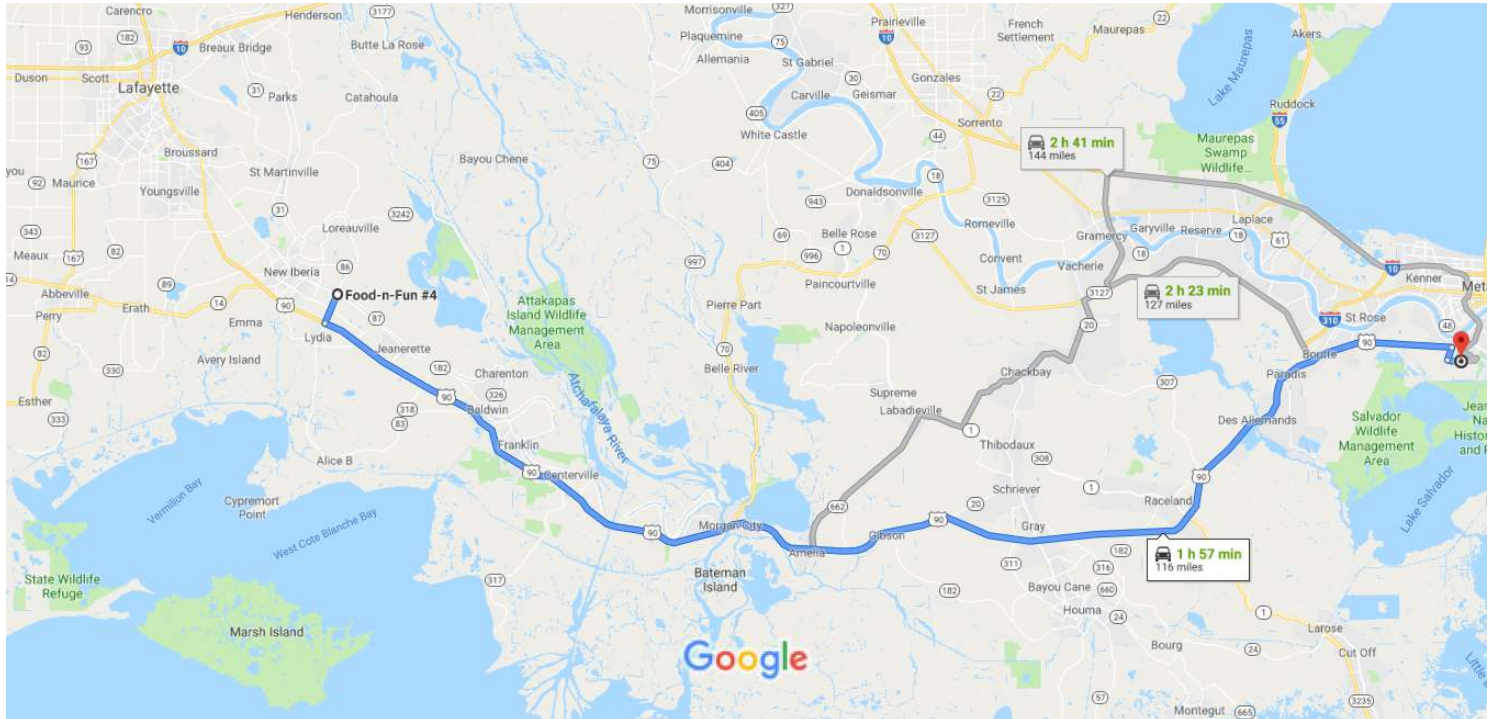

Destination:

- Restaurant
- Event (Rally, Festival, etc.)
- City or Town
- Attraction

Address:

Accommodations:

Phone:

Address:

Starting Point: Food N Fun
Hwy 182 @ Darnell Road
New Iberia

Ending Point: Candy's Bar
Baldwin, LA

2861060389

Food-n-Fun #4 to NOLA Motorsports Park

Drive 116 miles, 1 h 57 min

Map data ©2019 INEGI 5 mi

Food-n-Fun #4

2608 E Old Spanish Trail, Jeanerette, LA 70544

- ↑ 1. Head southwest on Darnall Rd
_____ 2.6 mi
- ↙ 2. Turn left to merge onto US-90 E toward Morgan City
_____ 111 mi
- ↘ 3. Turn right onto S Jamie Blvd
_____ 1.1 mi
- ↙ 4. Turn left onto Nicolle Blvd
 - i Destination will be on the right
 - _____ 1.2 mi