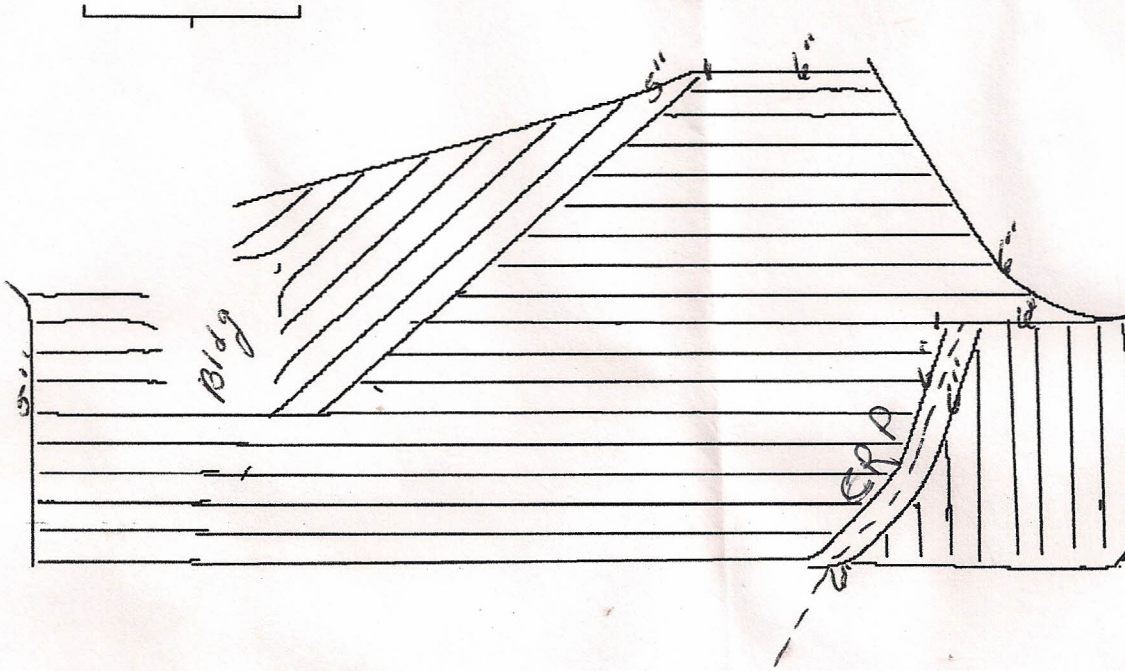

North

Rover Farm

Customer: Jim Schipper		
Location: Butler Cold Water Sec 16		
Scale: 500 feet	Spacing: 70'	Date: 5/12/07
Brocka Inc.		