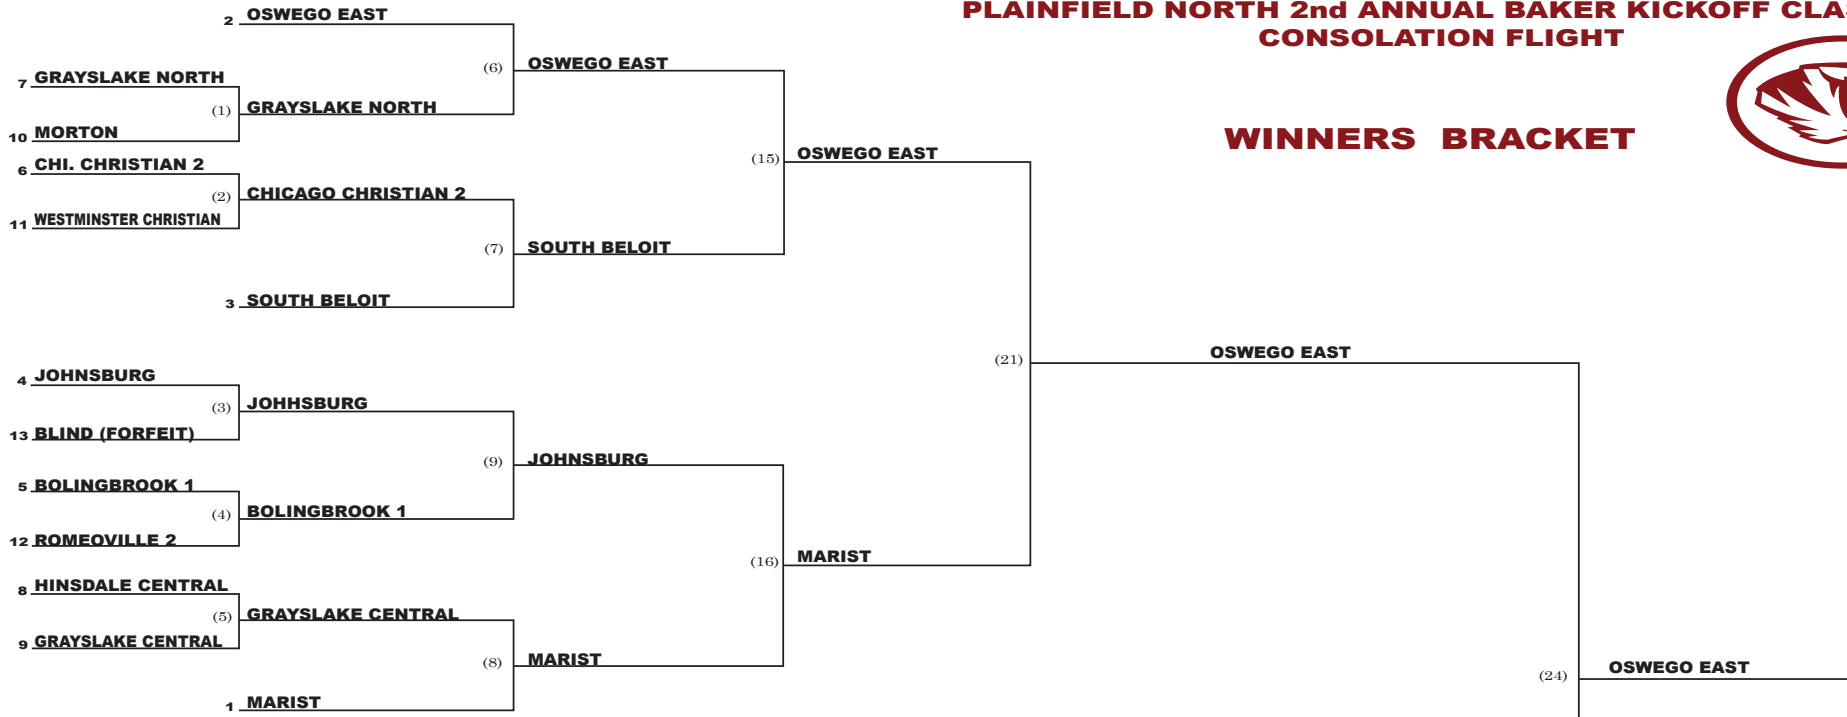

**PLAINFIELD NORTH 2nd ANNUAL BAKER KICKOFF CLASSIC
CHAMPIONSHIP FLIGHT**

WINNERS BRACKET

LOSERS BRACKET

First Place Finisher **LINCOLN WAY NORTH 1**

Second Place Finisher **BOLINGBROOK 2**

L17 Third Place Finisher **MINOOKA 1**

**PLAINFIELD NORTH 2nd ANNUAL BAKER KICKOFF CLASSIC
CONSOLATION FLIGHT**

WINNERS BRACKET

LOSERS BRACKET