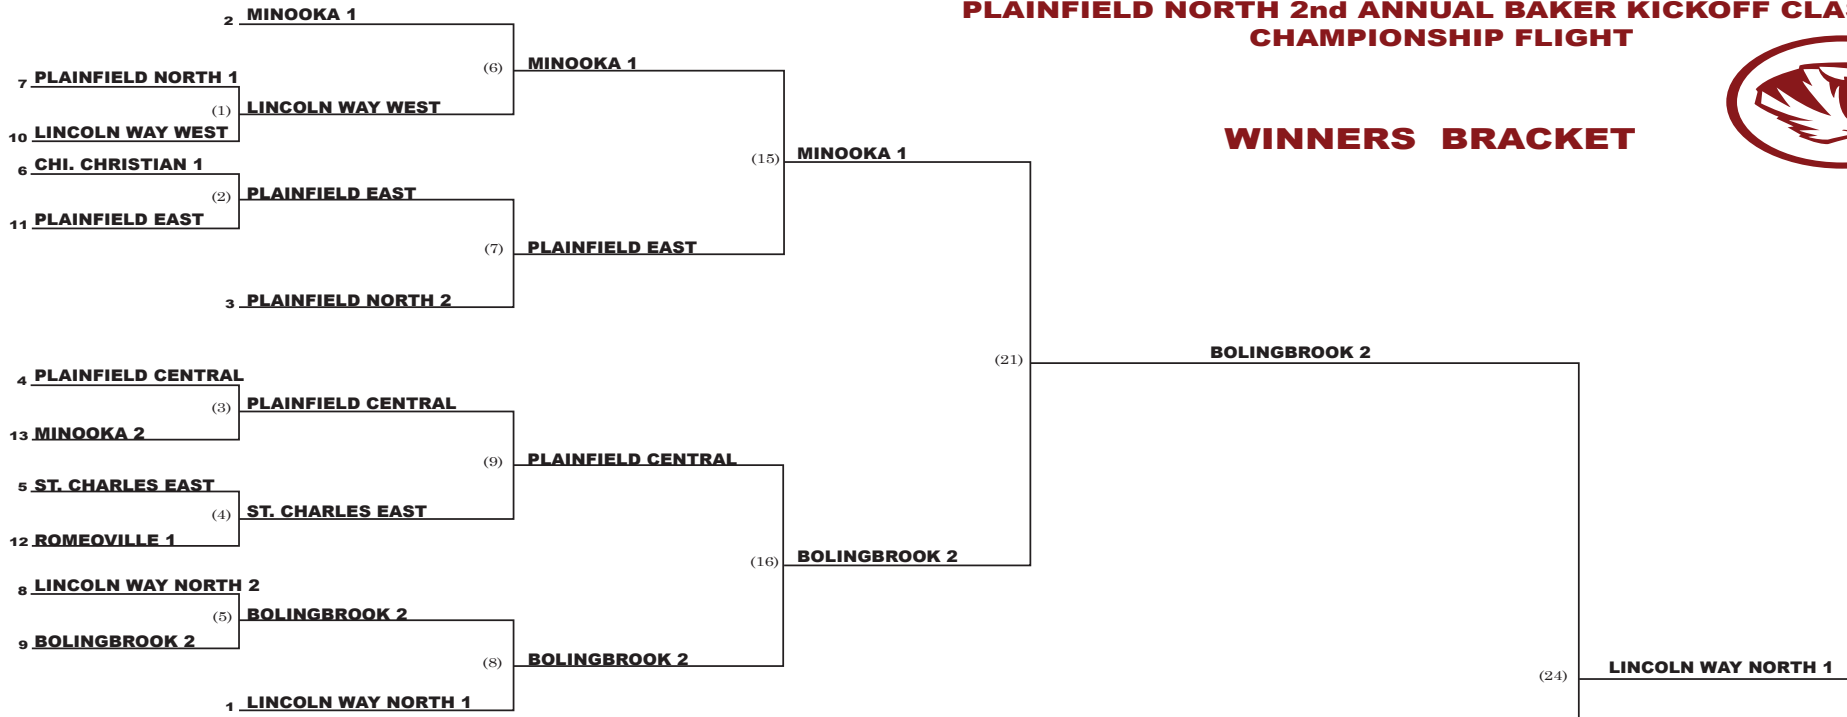

2nd Annual PNHS Baker Kickoff Classic

Team Standings

Nov. 8, 2014

After 16 Games

BLUE DIVISION

Place	School	First 8 Gm Tot.	Game 9	Bonus	Game 10	Bonus	Game 11	Bonus	Game 12	Bonus	Game 13	Bonus	Game 14	Bonus	Game 15	Bonus	Game 16	Bonus	Total
1	Lincoln Way North 1	1849	173	30	231	30	224	30	207	30	237	30	223	30	247	30	209	30	3840
2	Plainfield North 2	1804	223	30	153	0	201	30	217	0	172	30	233	30	144	30	174	30	3501
3	Plainfield Central	1699	170	0	191	30	202	30	177	0	203	30	220	30	269	30	191	0	3472
4	Plainfield East	1559	177	30	183	30	169	0	166	0	215	30	191	0	156	30	221	30	3187
5	Romeoville 1	1412	168	30	185	30	171	0	194	30	211	0	186	0	187	30	196	30	3060
6	Minooka 2	1468	173	30	169	30	214	30	139	0	137	0	202	30	197	30	128	0	2977
7	Oswego East	1401	238	30	150	0	192	30	182	30	148	0	166	0	150	0	221	30	2968
8	South Beloit	1484	150	0	147	0	147	30	159	30	169	30	173	30	144	0	137	0	2830
9	Bolingbrook 1	1247	152	0	149	0	191	0	231	30	156	0	168	0	147	0	139	0	2610
10	Chicago Christian 2	1106	112	0	155	30	159	0	199	30	172	0	213	30	107	0	145	0	2458
11	Grayslake Central	1071	112	0	165	0	131	0	114	0	175	30	118	0	146	0	134	0	2196
12	Westminster Christian	1107	134	0	159	0	149	0	106	0	101	0	133	0	96	0	151	30	2166

**PLAINFIELD NORTH 2nd ANNUAL BAKER KICKOFF CLASSIC
CHAMPIONSHIP FLIGHT**

WINNERS BRACKET

LOSERS BRACKET

First Place Finisher **LINCOLN WAY NORTH 1**

Second Place Finisher **BOLINGBROOK 2**

L17 Third Place Finisher **MINOOKA 1**