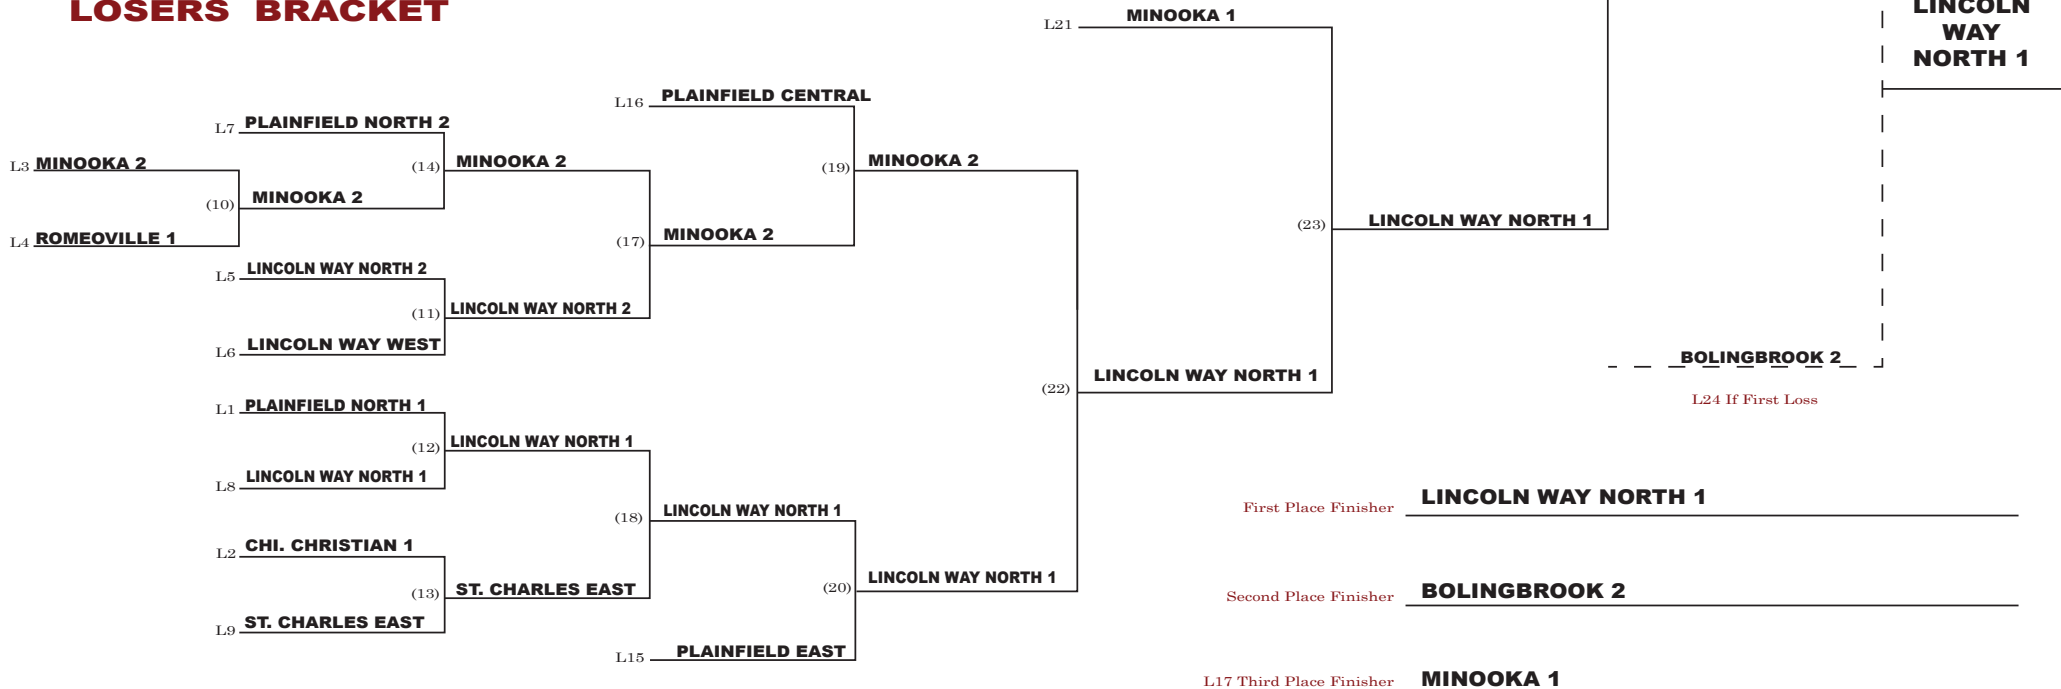

2nd Annual PNHS Baker Kickoff Classic

Team Standings

Nov. 8, 2014

After 16 Games

BLUE DIVISION

Place	School	First 8 Gm Tot.	Game 9	Bonus	Game 10	Bonus	Game 11	Bonus	Game 12	Bonus	Game 13	Bonus	Game 14	Bonus	Game 15	Bonus	Game 16	Bonus	Total
1	Lincoln Way North 1	1849	173	30	231	30	224	30	207	30	237	30	223	30	247	30	209	30	3840
2	Plainfield North 2	1804	223	30	153	0	201	30	217	0	172	30	233	30	144	30	174	30	3501
3	Plainfield Central	1699	170	0	191	30	202	30	177	0	203	30	220	30	269	30	191	0	3472
4	Plainfield East	1559	177	30	183	30	169	0	166	0	215	30	191	0	156	30	221	30	3187
5	Romeoville 1	1412	168	30	185	30	171	0	194	30	211	0	186	0	187	30	196	30	3060
6	Minooka 2	1468	173	30	169	30	214	30	139	0	137	0	202	30	197	30	128	0	2977
7	Oswego East	1401	238	30	150	0	192	30	182	30	148	0	166	0	150	0	221	30	2968
8	South Beloit	1484	150	0	147	0	147	30	159	30	169	30	173	30	144	0	137	0	2830
9	Bolingbrook 1	1247	152	0	149	0	191	0	231	30	156	0	168	0	147	0	139	0	2610
10	Chicago Christian 2	1106	112	0	155	30	159	0	199	30	172	0	213	30	107	0	145	0	2458
11	Grayslake Central	1071	112	0	165	0	131	0	114	0	175	30	118	0	146	0	134	0	2196
12	Westminster Christian	1107	134	0	159	0	149	0	106	0	101	0	133	0	96	0	151	30	2166

**PLAINFIELD NORTH 2nd ANNUAL BAKER KICKOFF CLASSIC
CHAMPIONSHIP FLIGHT**

WINNERS BRACKET

LOSERS BRACKET

First Place Finisher **LINCOLN WAY NORTH 1**

Second Place Finisher **BOLINGBROOK 2**

L17 Third Place Finisher **MINOOKA 1**