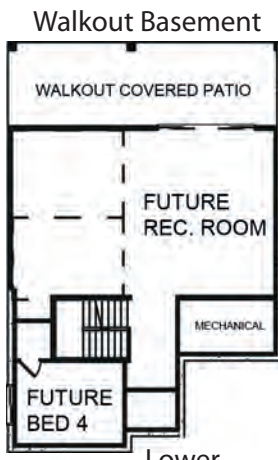

Lot 12 South Ridge
822 Clarence Ave

Call: Scott (250) 863-7253
www.ShorestoneHomes.com