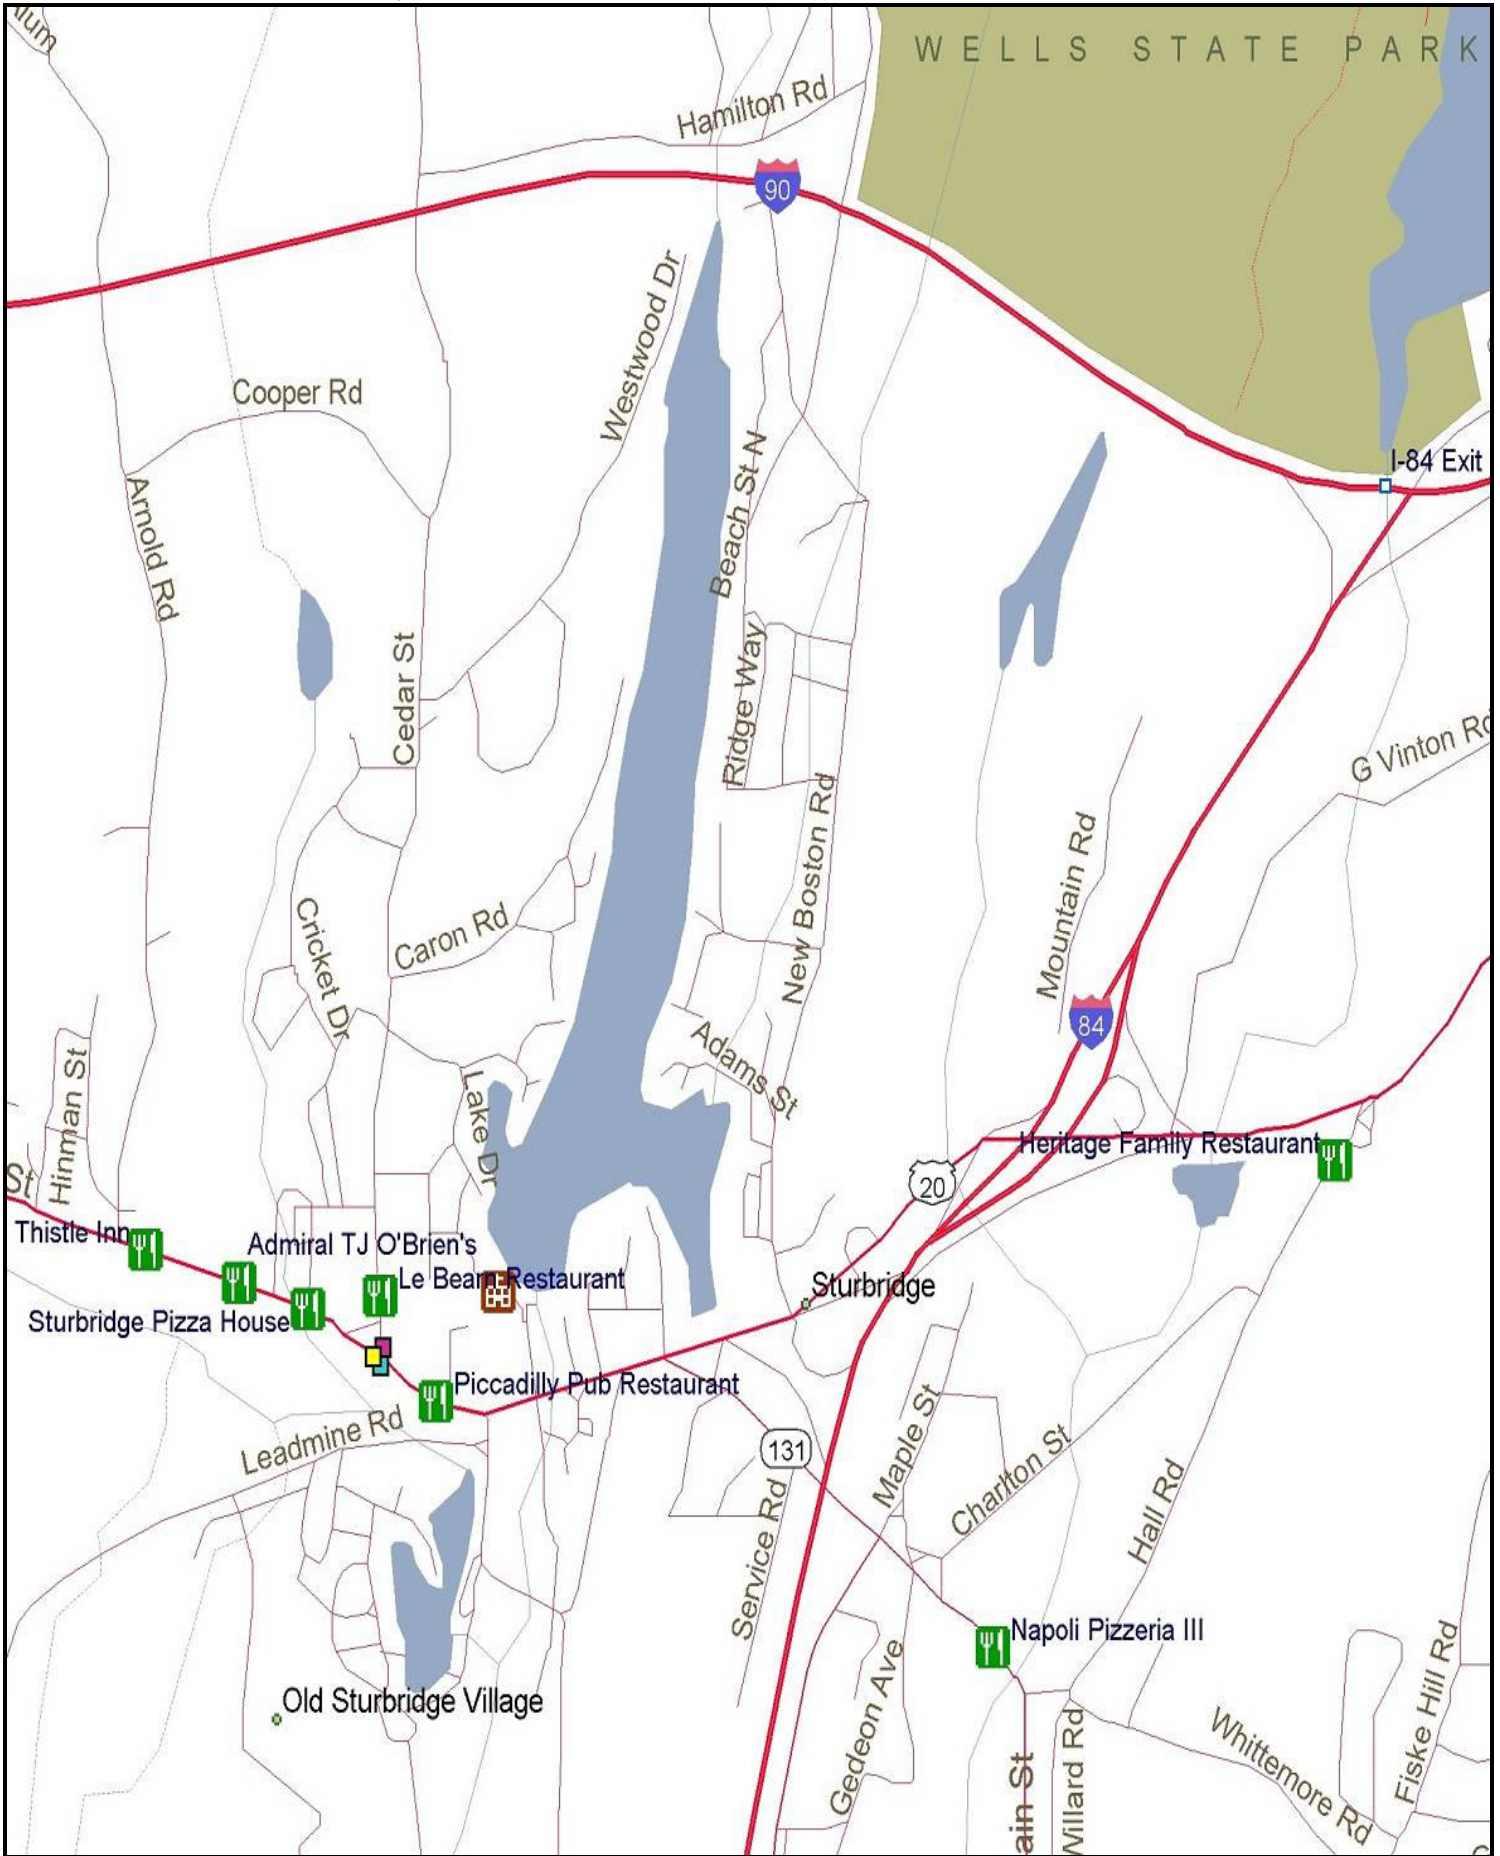

# Cedar Lake, MA

Exit 9 off Mass Pike. Take Rt. 20W. From south I84 to last exit before Mass pike toll booth to Rt. 20W.