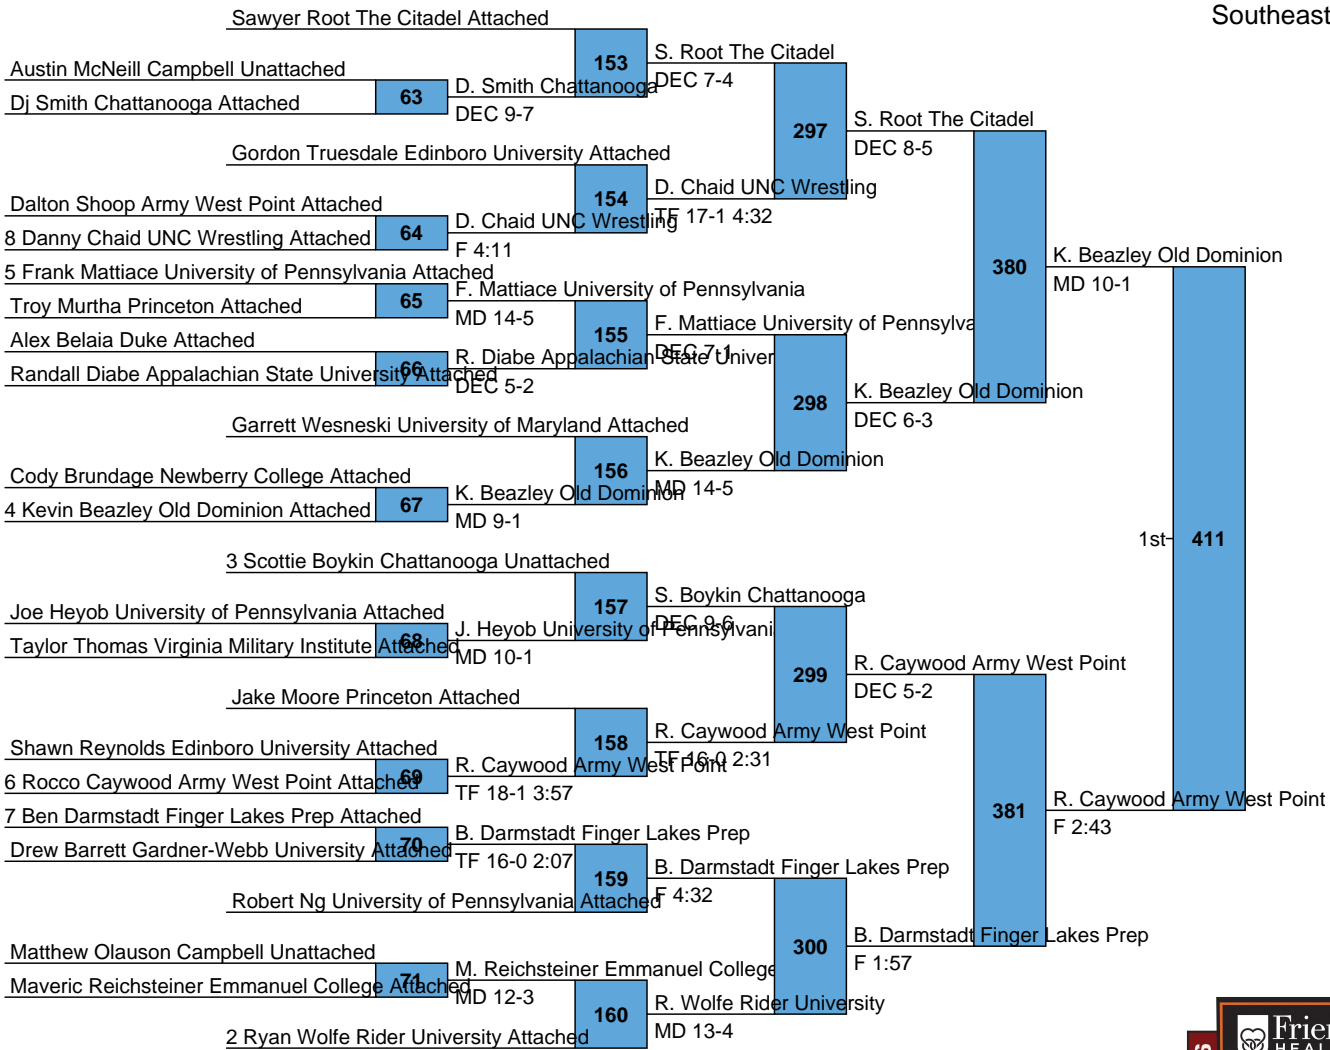

Southeast Open
Open
197-O