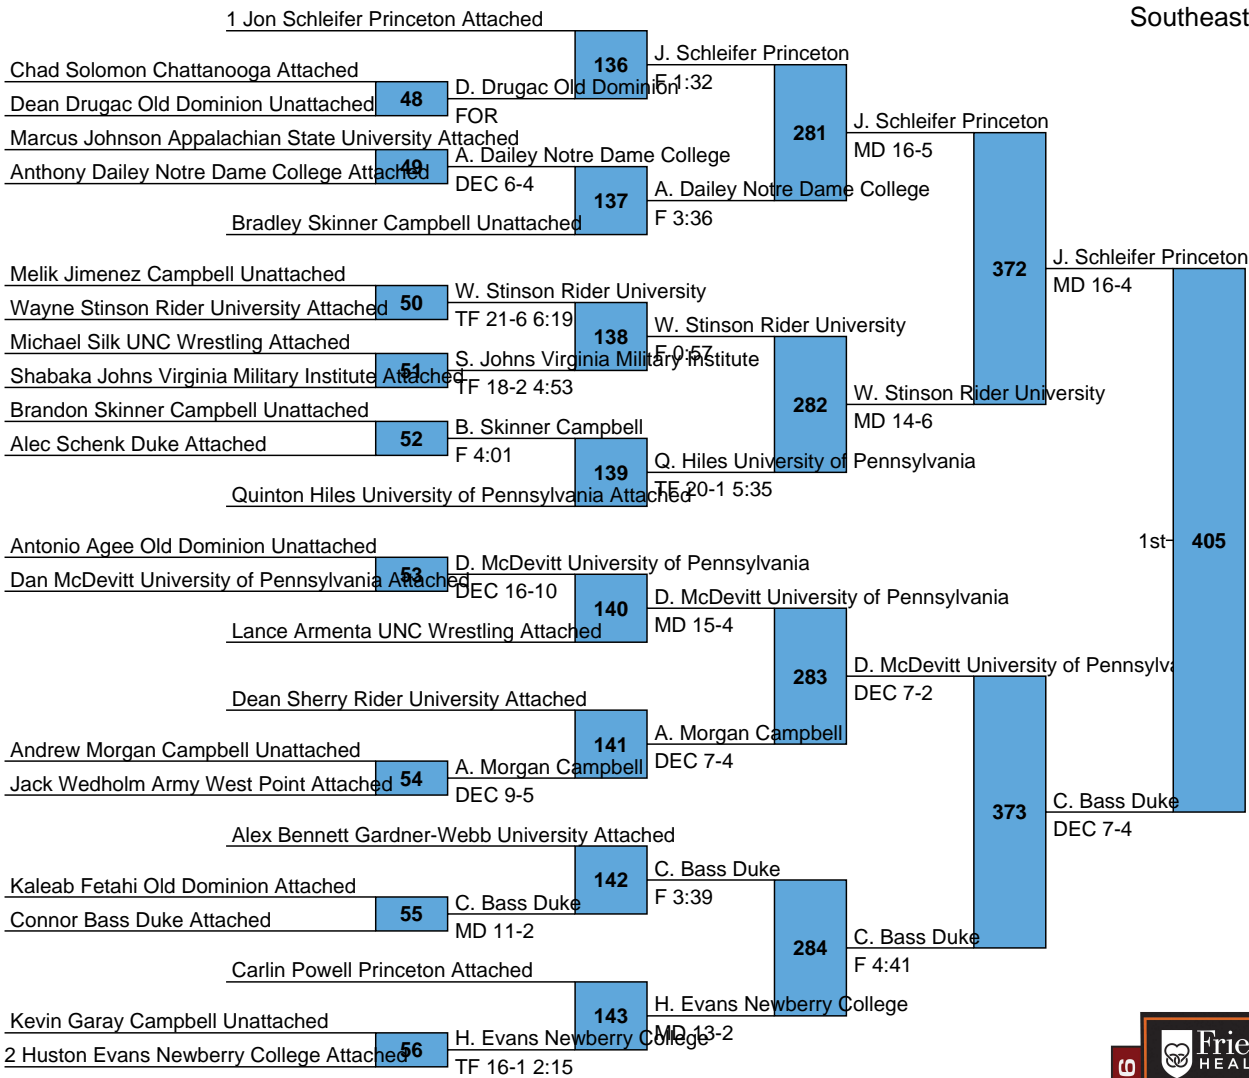

L45 J. Tavoso Princeton D. Bergida Virginia Tech 204 D. Bergida Virginia Tech 5th DEC 6-5

L131 D. Bergida Virginia Tech DEC 7-6 279 D. Bergida Virginia Tech

L46 B. Halsch UNC Wrestling L. Drugac Old Dominion DEC 6-2 334 A. Romero Old Dominion

L130 L. Drugac Old Dominion MD 12-0 276 A. Romero Old Dominion DEC 3-4

L47 W. Elliot Brewton-Parker College N. Young Newberry College 371 A. Romero Old Dominion DEC 4-2

L129 N. Young Newberry College F 1:46 280 J. Velliquette University of Pennsylvania J. Velliquette University of Pennsylvania

L128 J. Velliquette University of Pennsylvania M FOR 275 J. Velliquette University of Pennsylvania

Southeast Open
Open
165-O

1st

Southeast Open
Open
174-O

L372 W. Stinson Rider University
L373 D. McDevitt University of Pennsylvania
M FOR