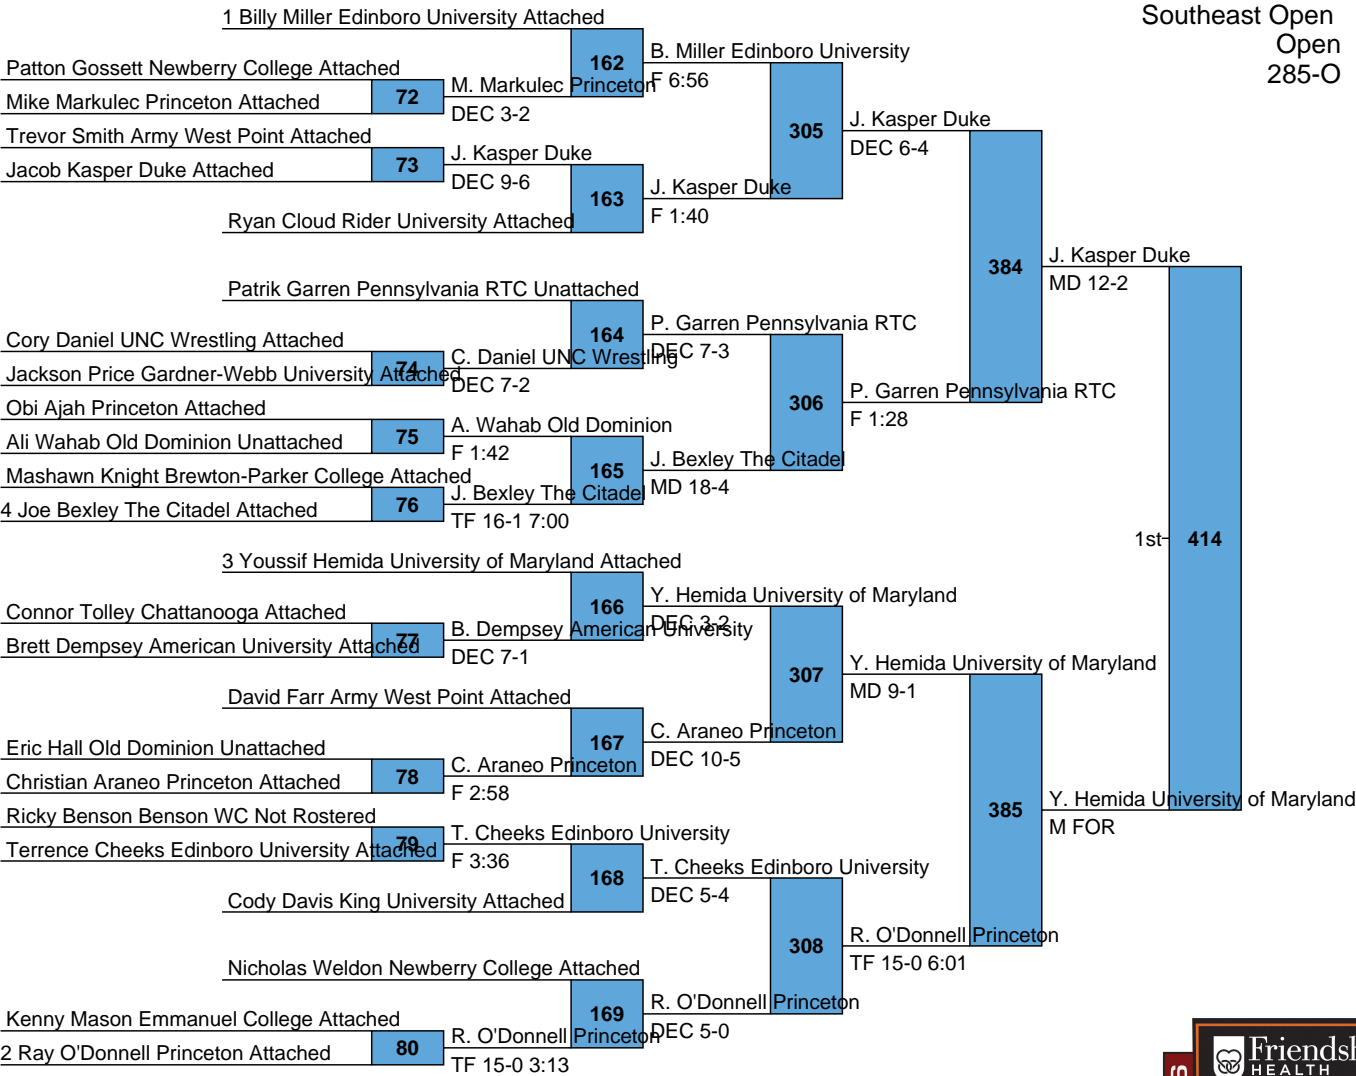

Southeast Open
Open
285-O

L384 P. Garren Pennsylvania RTC
L385 R. O'Donnell Princeton M FOR