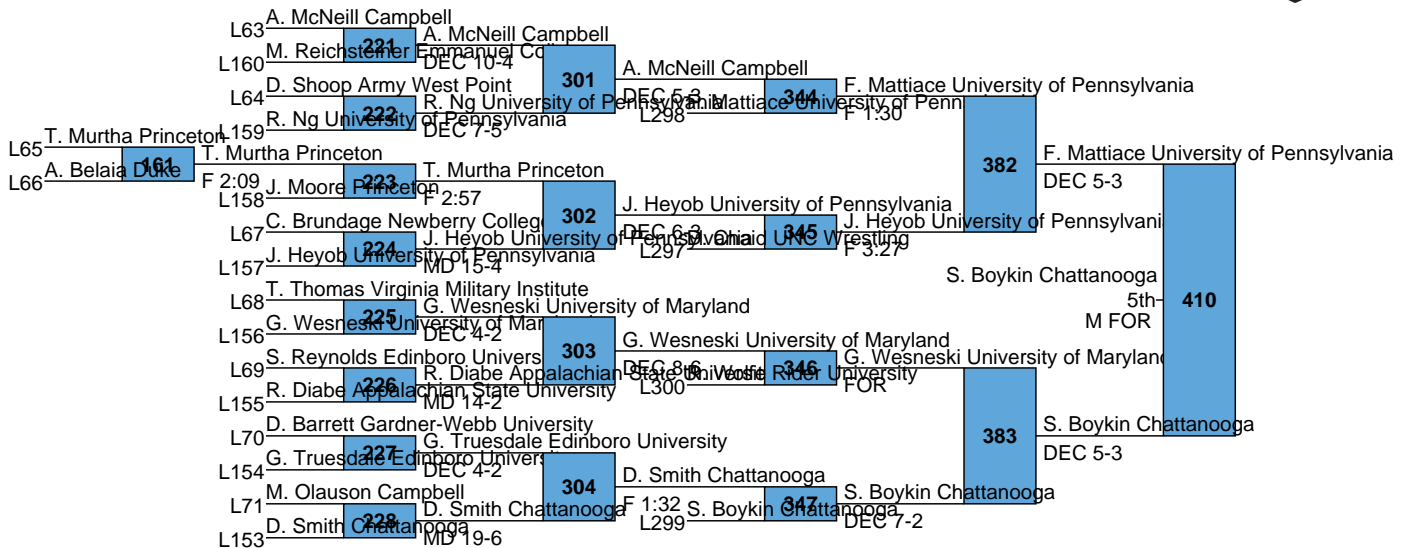

L376 M. Dean Finger Lakes Prep
 L377 J. Grimes American University DEC 6-2

L57 A. Sarrami Duke DEC 10-3 **215** A. Sarrami Duke
 L152 C. Frey Old Dominion **293** T. Patrick Duke MD 11-3
 L58 A. Mina UNC Wrestling **316** T. Patrick Duke TF 15-0 3:12 **349** P. Meytrott Army West Point DEC 12-5
 L151 T. Patrick Duke
 L150 E. Kerr-Brown UNC Wrestling **378** J. Dechow Old Dominion FOR
 L59 D. Turner Benson WC **294** S. Imonode Army West Point DEC 6-1 **341** J. Dechow Old Dominion DEC 3-2
 L149 S. Imonode Army West Point DEF 0:00
 L60 J. Koch Virginia Military Institute
 L148 M. Rundell UNC Wrestling **218** M. Rundell UNC Wrestling F 4:43 **407** 5th
 L61 D. Peters-Logue Appalachian State University **295** D. Peters-Logue Appalachian State University
 L147 C. Stack University of Pennsylvania **219** D. Peters-Logue Appalachian State University M FOR 0-0 0:00 **342** K. Parker Princeton DEC 6-4
 L146 T. Jackson Appalachian State University **296** J. Irons Brewton-Parker College DEC 3-2 **379** M. Fagg-Daves Rider University
 L62 J. Irons Brewton-Parker College **296** J. Irons Brewton-Parker College MD 12-1 **343** M. Fagg-Daves Rider University
 L145 B. Walthall Chattanooga **220** J. Irons Brewton-Parker College FOR SV **291** M. Fagg-Daves Rider University DEC 3-1

Southeast Open
Open
197-O

L380 S. Root The Citadel
L381 B. Darmstadt Finger Lakes Prep
MD 18-8

Southeast Open
Open
285-O

L384 P. Garren Pennsylvania RTC
L385 R. O'Donnell Princeton M FOR