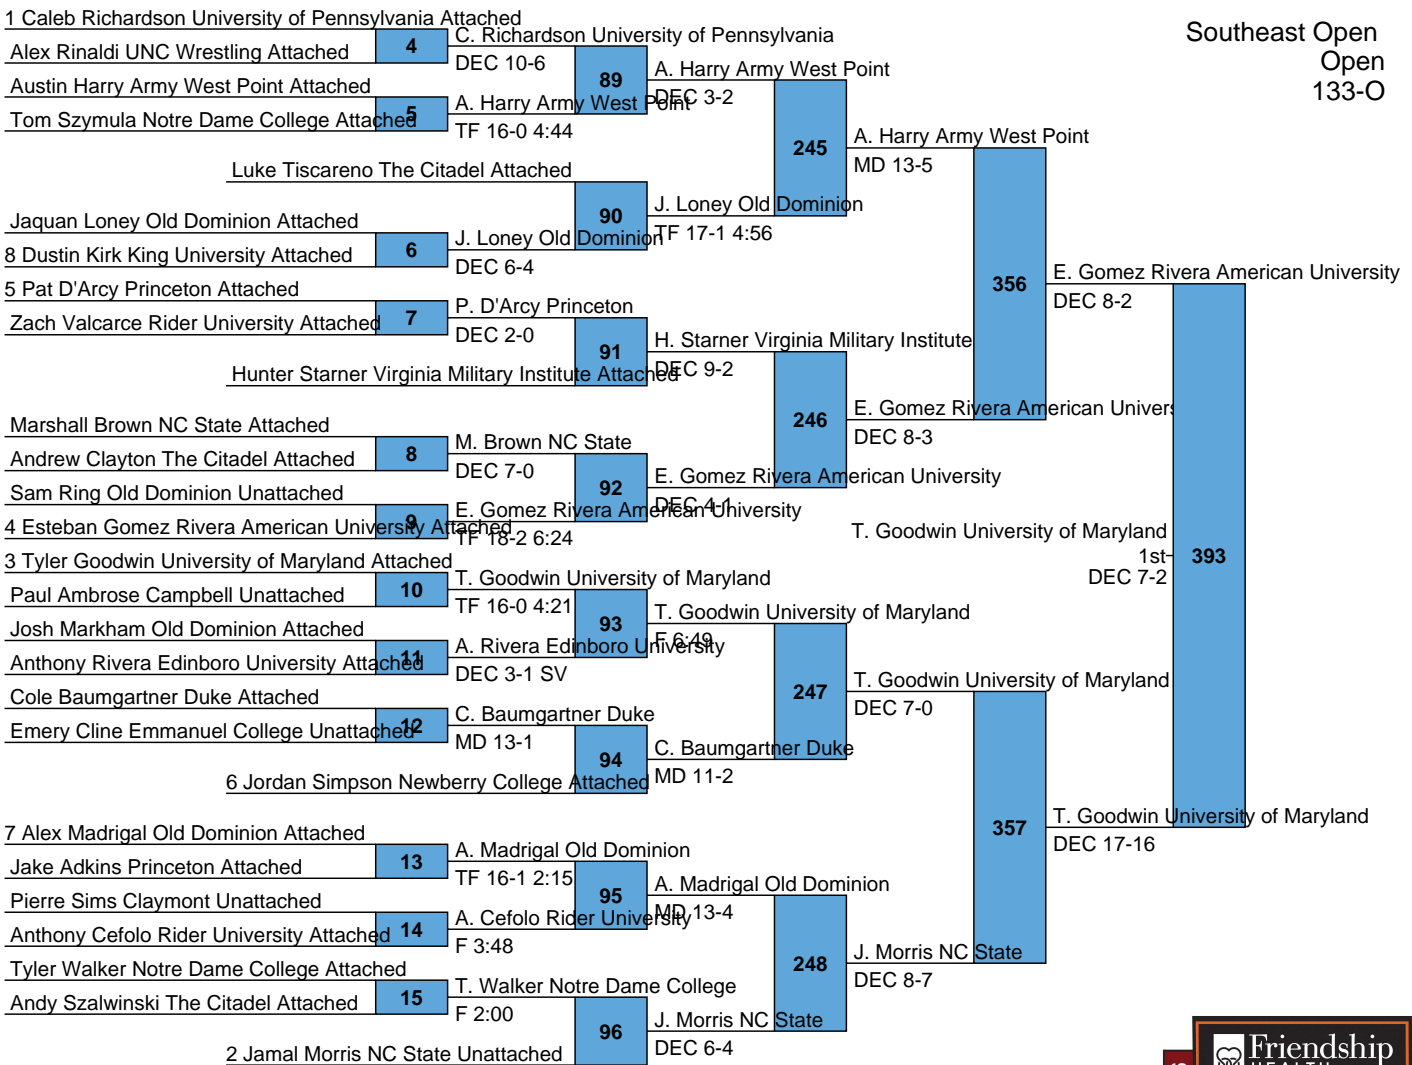

Southeast Open
Open
133-O

L356 A. Harry Army West Point
L357 J. Morris NC State
DEC 2-1 SV

1 Joey Ward UNC Wrestling Attached

Jordan Reich Princeton Attached 16 J. Ward UNC Wrestling MD 11-2

Kenan Carter Old Dominion Attached 17 K. Carter Old Dominion DEC 9-7

Bill Rappo University of Maryland Attached 17 DEC 9-7

5 Logan Everett Army West Point Attached

Irvin Enriquez Appalachian State University Attached 18 L. Everett Army West Point DEC 8

Will Clark NC State Unattached 19 W. Clark NC State MD 12-0