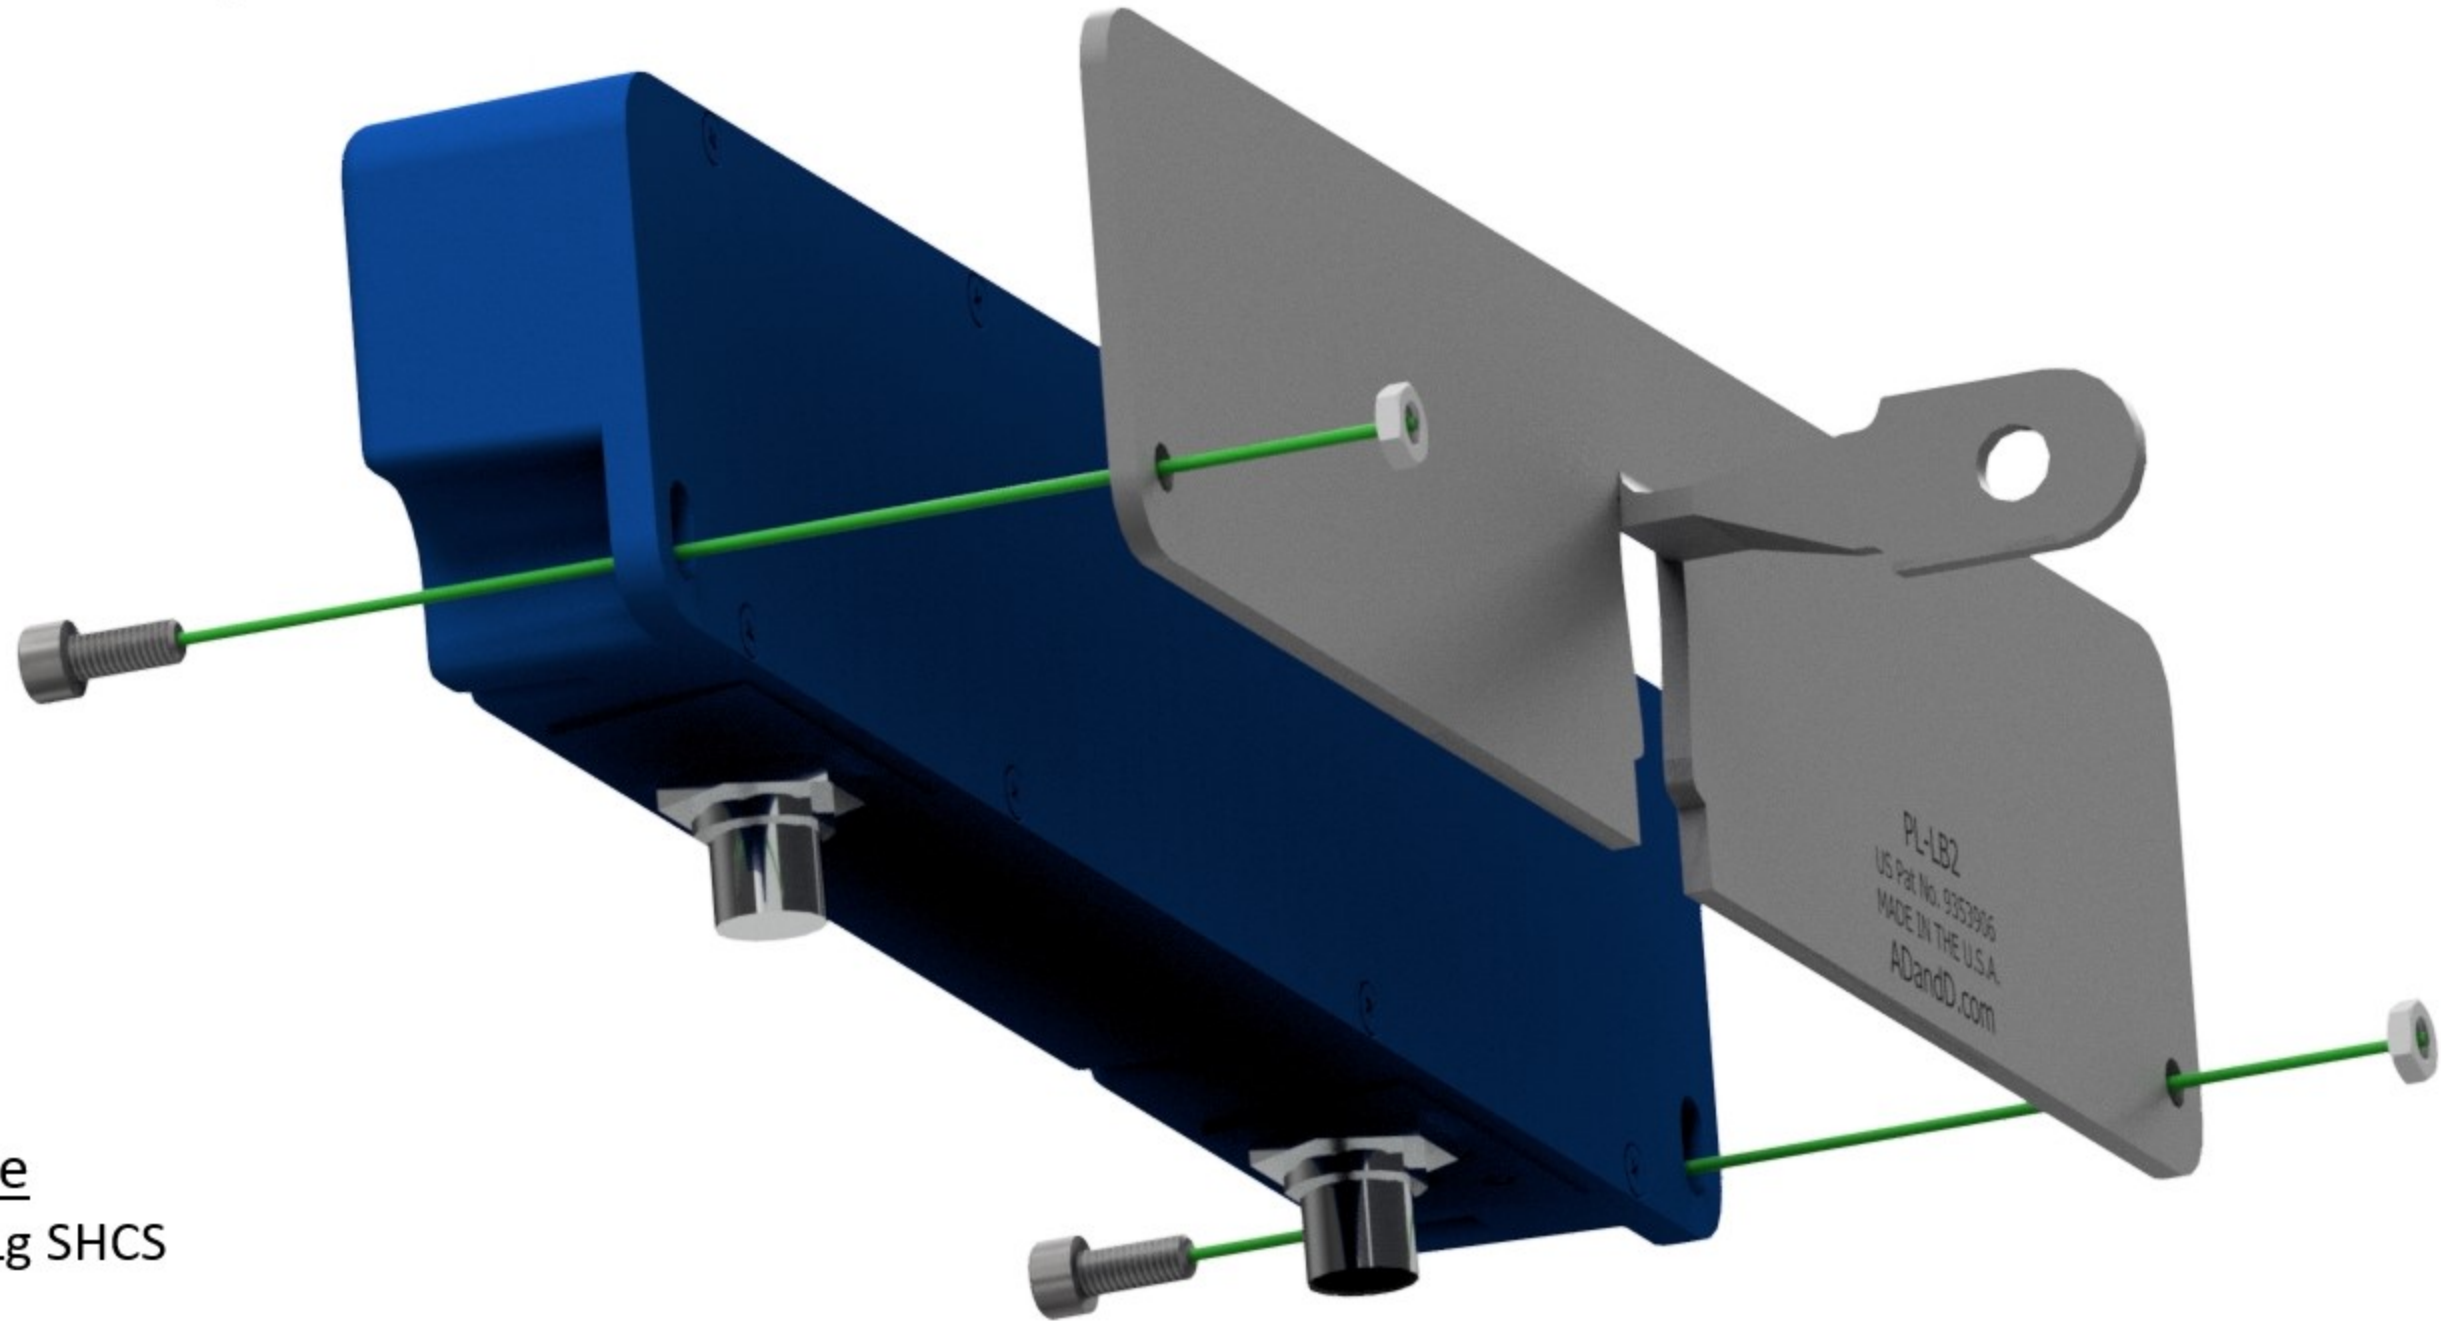

ADandD Pop-Link #PL-LB2

Mounting for Smart Vision Lights L300 Series

Included Hardware

(2) M5-.8 X 12mm Lg SHCS

(2) M5-.8 Jam Nut