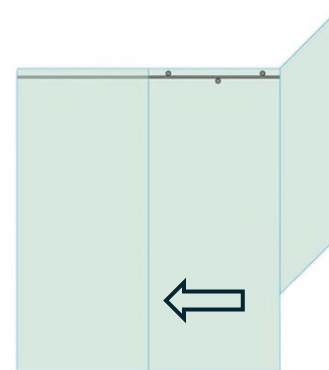

Product Details

- Custom width sizes
- Custom height based on curb height & shower head location
- Glass thickness dependent on slider style: 5/16" or 3/8"
- Compatible with glass surface protectant (Shower Guard)
- Virtually limitless designs & configurations
- Wide selection of hardware styles and finishes
 - Shown on next page

Configurations (can vary depending on shower layout)

Single Slider

Dual Slider

Single Slider & Return Panel

Single Slider & Knee Wall

Glass Options

- All glass is tempered; standard offering is Clear
- Pattern or Obscure glass is available
 - Frosted, Glue Chip & Rain
- Low-Iron or Optiwhite glass is available
- Protective Coating - Shower Guard is available
- Shower Guard by Guardian Glass
 - Hard water, heat, humidity, soap and even cleaning agents can spot, discolor and corrode the surface of ordinary glass, making it look dull over time.
 - Shower Guard glass provides permanent, proven protection.