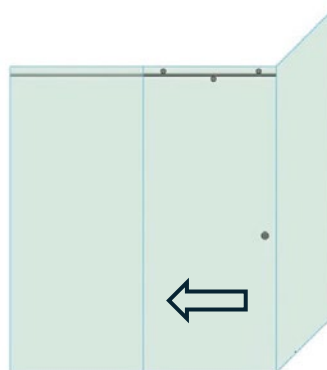

Single Slider & Return Panel