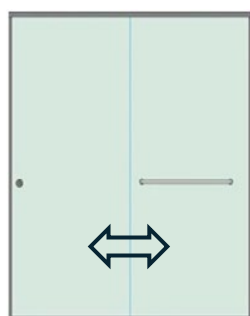

Dual Slider