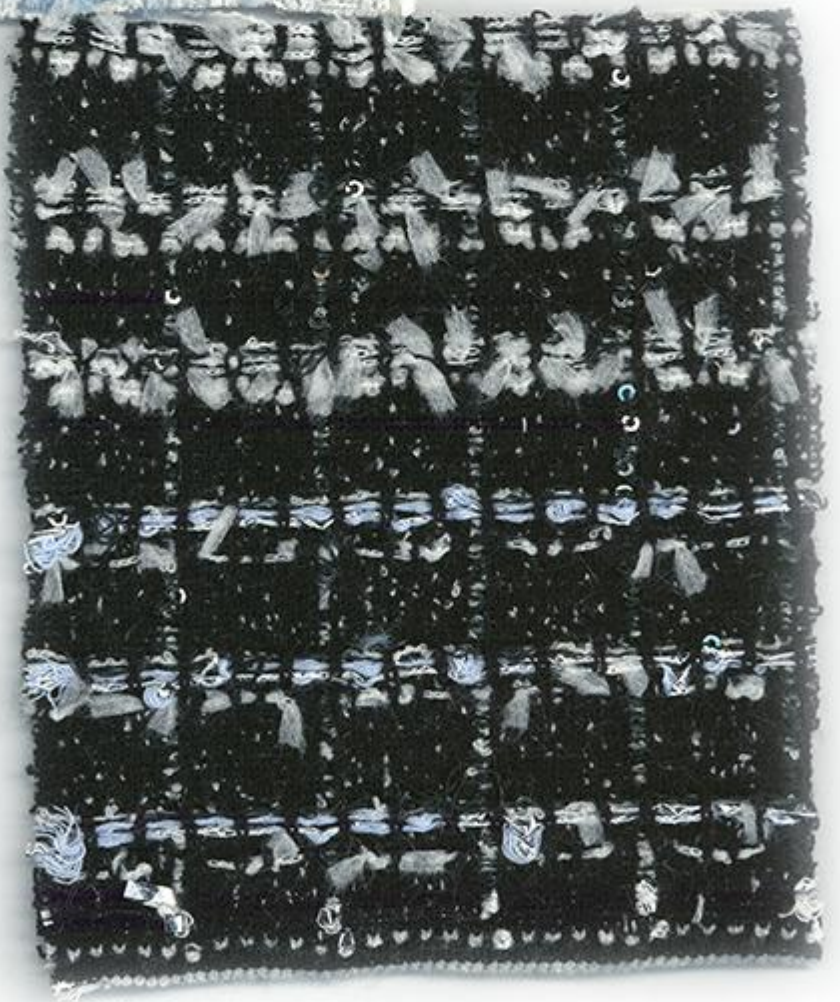

FUFU FY8085 1/11NM
65N35PA
FENDI FY6319 1/16NM
78OC22N
ALIDA FY9270 1/6.8NM
100P
ATHENA C3003 2/68NM
62V38PBT
YORI FY8801 1/3NM
100N

14G*1P
HP10044 YARNS & COLORS